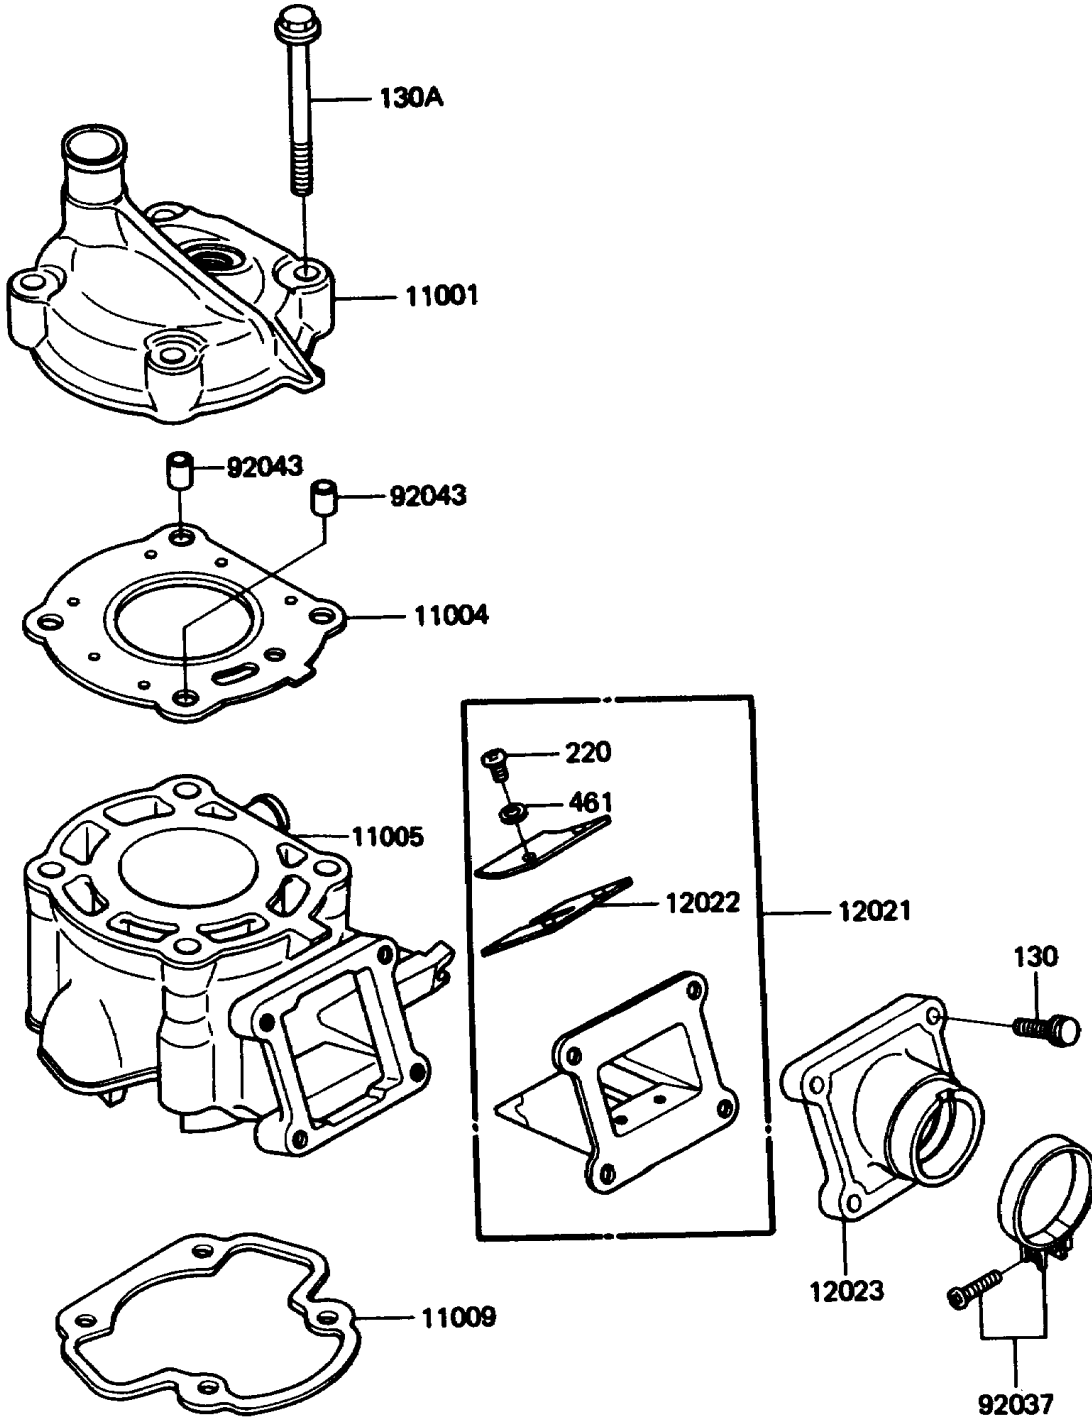

1985 KX60 PARTS DIAGRAM

Cylinder Head/Cylinder

E1110-0021

1985 KX60 PARTS LIST

Cylinder Head/Cylinder

ITEM NAME	PART NUMBER	QUANTITY
HEAD-CYLINDER (Ref # 11001)	11001-1175	1
GASKET-HEAD (Ref # 11004)	11004-1118	1
CYLINDER-ENGINE (Ref # 11005)	11005-1378	1
GASKET,CYLINDER BASE (Ref # 11009)	11009-1310	1
VALVE-ASSY-REED (Ref # 12021)	12021-1015	1
VALVE-REED (Ref # 12022)	12022-1013	2
HOLDER-VALVE,REED (Ref # 12023)	12023-1019	1
CLAMP (Ref # 92037)	92037-1305	1
PIN,DOWEL,10X14 (Ref # 92043)	92043-1037	2
BOLT-FLANGED,6X20 (Ref # 130)	130G0620	4
BOLT-FLANGED (Ref # 130A)	130P08105	4
SCREW-PAN-CROS (Ref # 220)	220B0308	4
WASHER-SPRING,3MM (Ref # 461)	461F0300	4