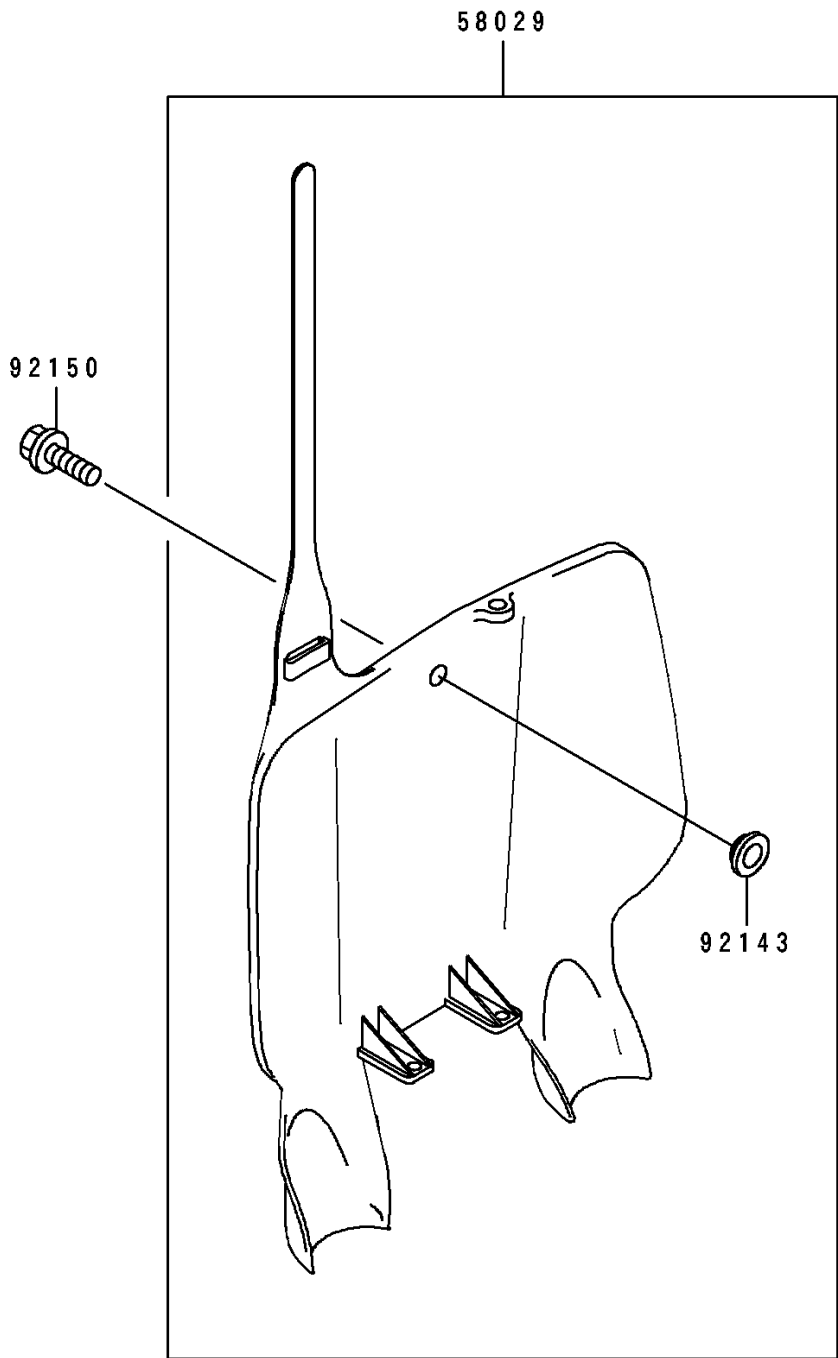

1997 KX500 PARTS DIAGRAM

Accessory

F2910

1997 KX500 PARTS LIST

Accessory

ITEM NAME	PART NUMBER	QUANTITY
PLATE-NUMBER,P.WHITE (Ref # 58029)	58029-1078-6F	1
COLLAR (Ref # 92143)	92143-1196	1
BOLT,6X14 (Ref # 92150)	92150-1340	1