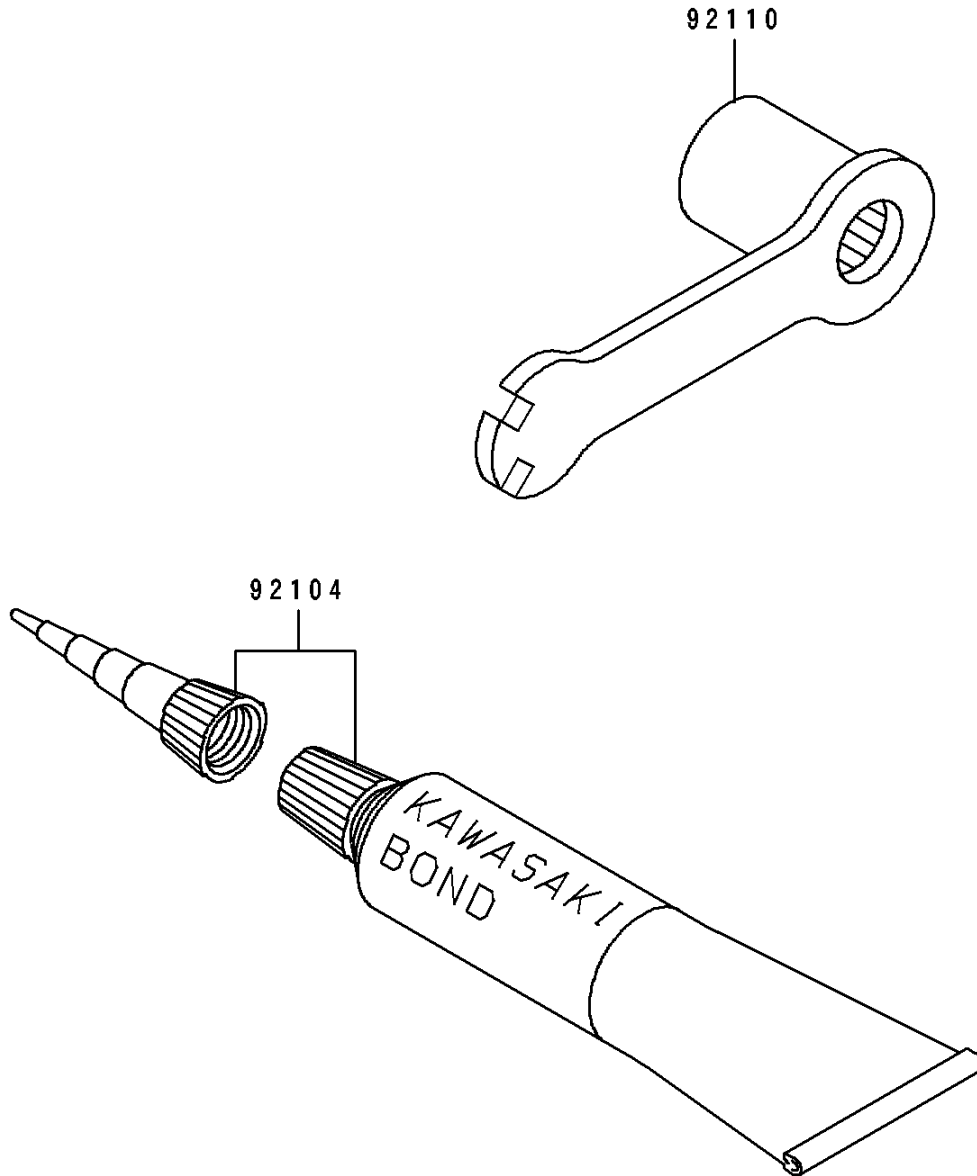

1997 KX500 PARTS DIAGRAM

Owner's Tools

F 2 8 1 0

1997 KX500 PARTS LIST

Owner's Tools

ITEM NAME	PART NUMBER	QUANTITY
GASKET-LIQUID,TUBE,100G,SILVER (Ref # 92104)	92104-002	1
TOOL-WRENCH,BOX,21MM&SPOKE (Ref # 92110)	92110-1142	1