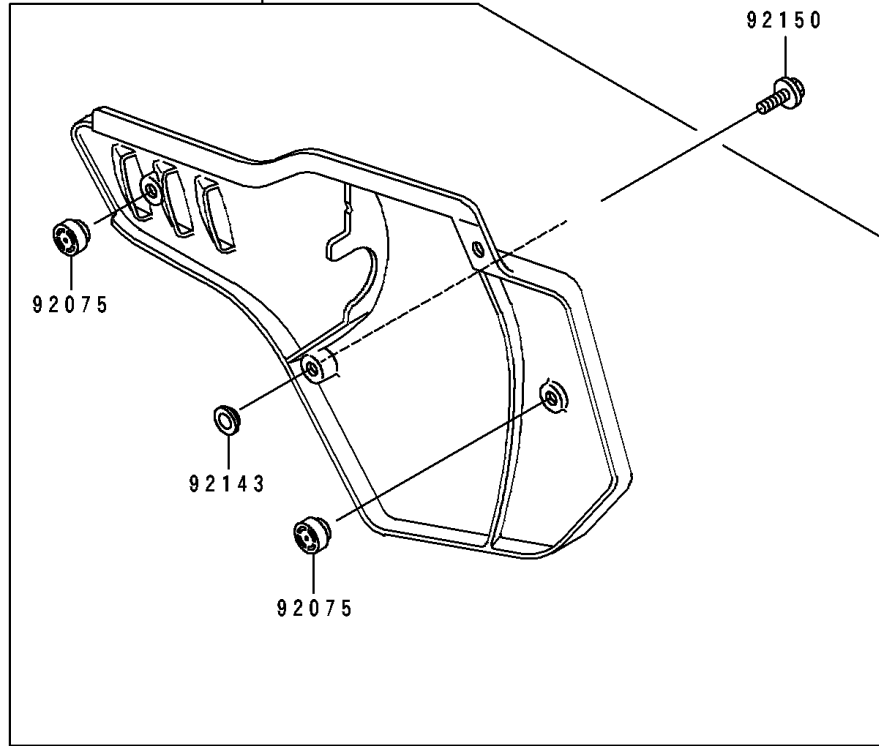

1997 KX500 PARTS DIAGRAM

Side Covers

36001A

F2611

92150

1997 KX500 PARTS LIST

Side Covers

ITEM NAME	PART NUMBER	QUANTITY
COVER-SIDE,LH,P.WHITE (Ref # 36001)	36001-1390-6F	1
COVER-SIDE,RH.P.WHITE (Ref # 36001A)	36001-1419-6F	1
DAMPER (Ref # 92075)	92075-1598	2
COLLAR (Ref # 92143)	92143-1196	4
BOLT,6X20 (Ref # 92150)	92150-1339	4