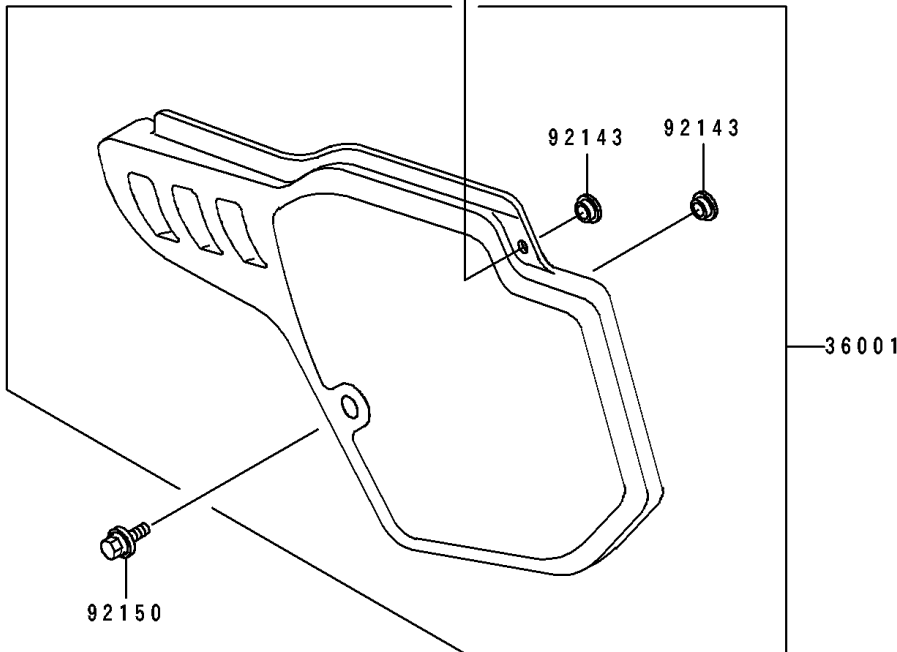

1997 KX500 PARTS DIAGRAM

Side Covers

36001A

F2611

92150

1997 KX500 PARTS LIST

Side Covers

ITEM NAME	PART NUMBER	QUANTITY
COVER-SIDE,LH,P.WHITE (Ref # 36001)	36001-1390-6F	1
COVER-SIDE,RH.P.WHITE (Ref # 36001A)	36001-1419-6F	1
DAMPER (Ref # 92075)	92075-1598	2
COLLAR (Ref # 92143)	92143-1196	4
BOLT,6X20 (Ref # 92150)	92150-1339	4