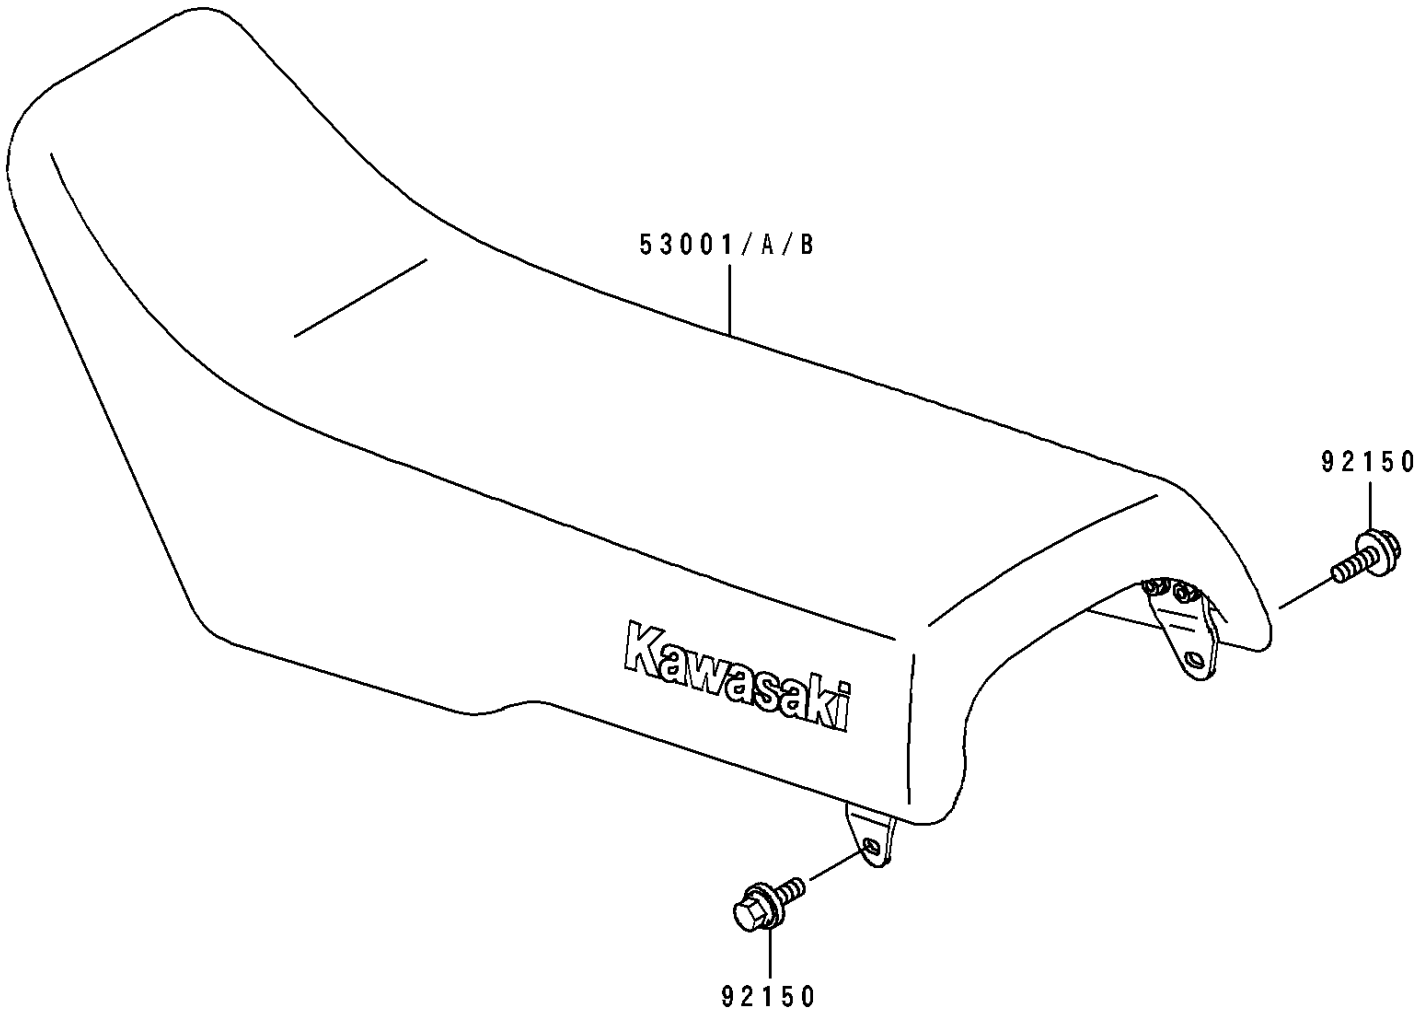

1997 KX500 PARTS DIAGRAM

Seat

F 2 5 1 0

1997 KX500 PARTS LIST

Seat

ITEM NAME	PART NUMBER	QUANTITY
SEAT-ASSY,MIDDLE HEIGHT,VIOLET (Ref # 53001)	53001-1773-LW	1
SEAT-ASSY,LOW HEIGHT,VIOLET (Ref # 53001A)	53001-1776-LW	1
SEAT-ASSY,HIGH HEIGHT,VIOLET (Ref # 53001B)	53001-1777-LW	1
BOLT,6X20 (Ref # 92150)	92150-1339	2