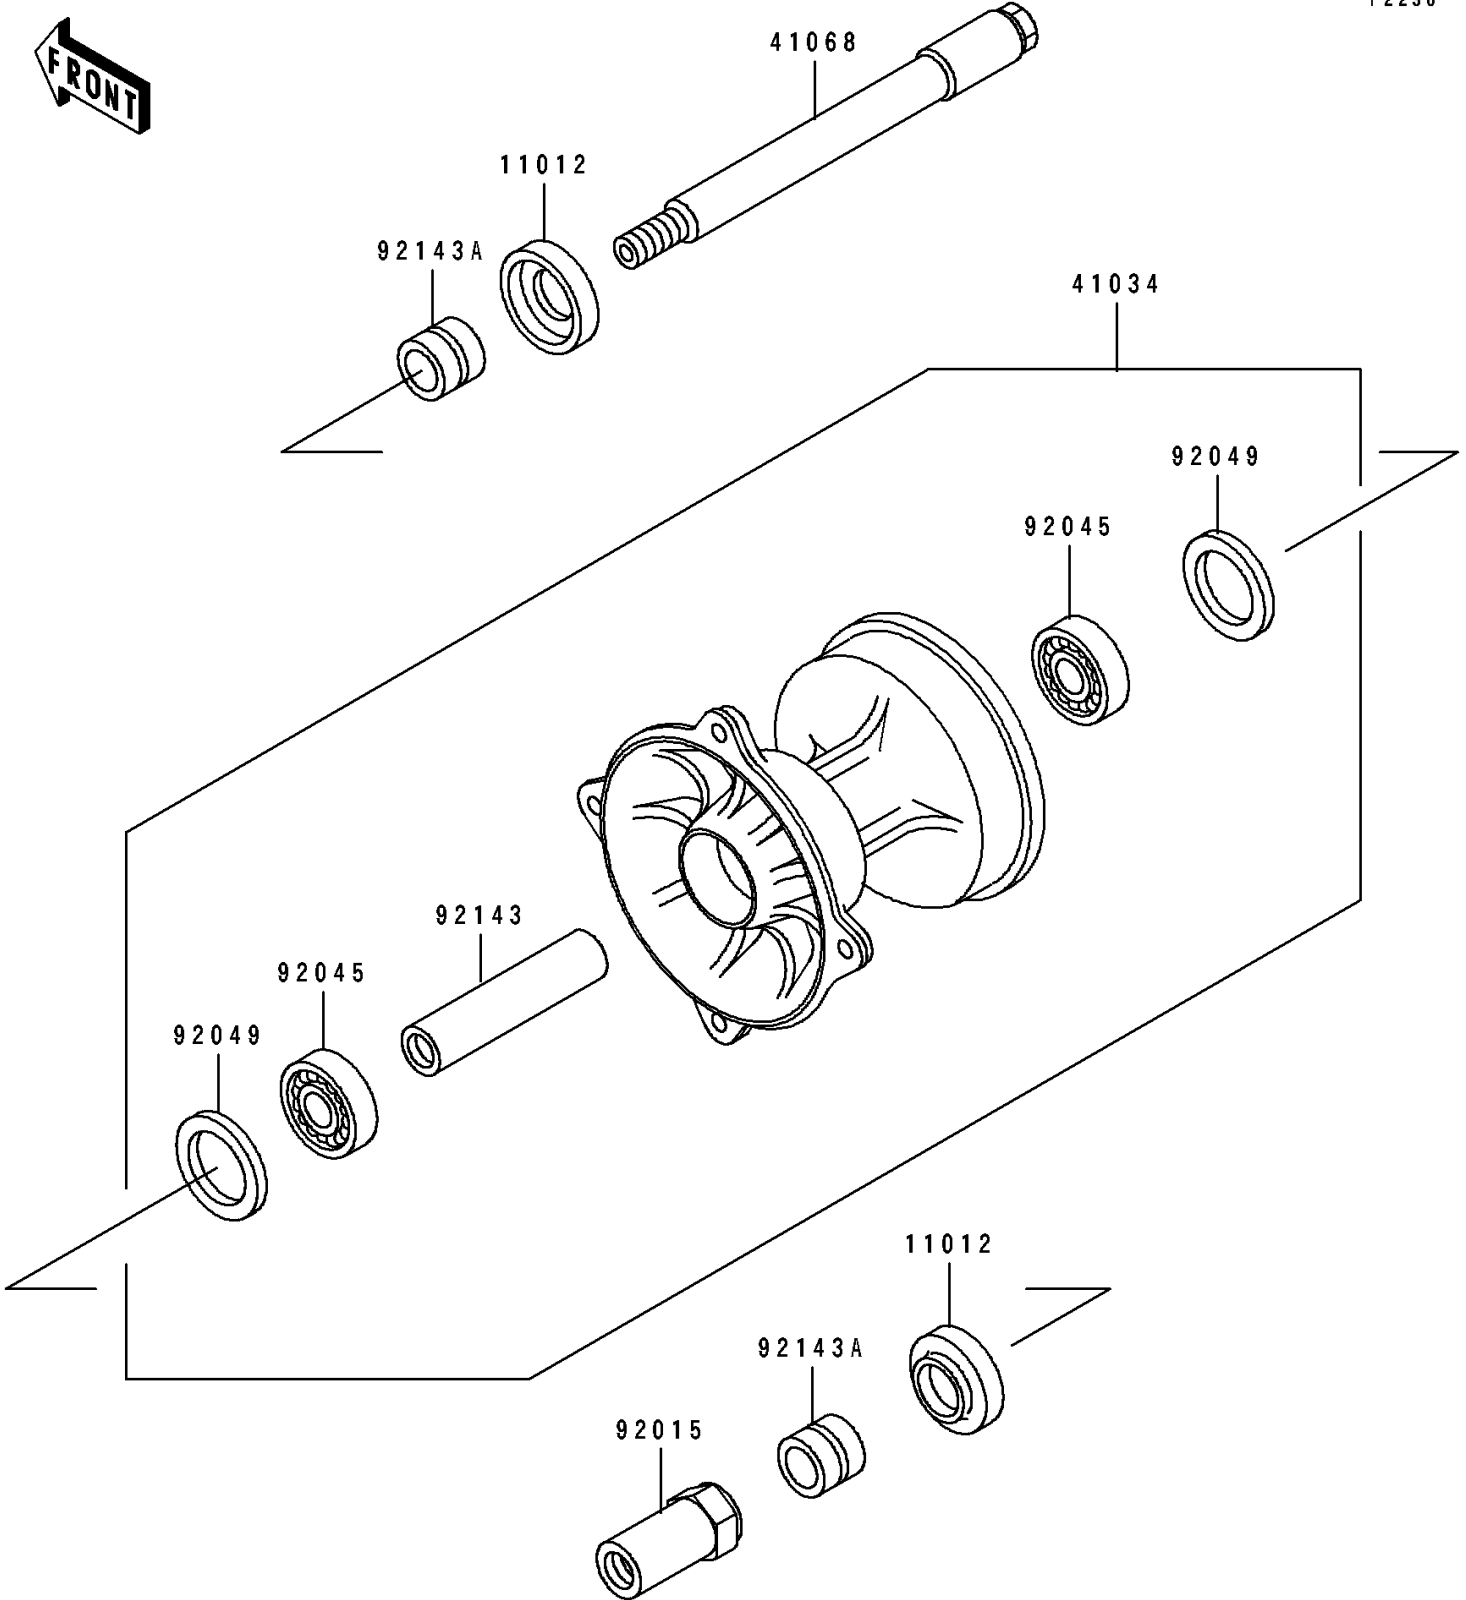

1997 KX500 PARTS DIAGRAM

Front Hub

F2230

1997 KX500 PARTS LIST

Front Hub

ITEM NAME	PART NUMBER	QUANTITY
CAP,AXLE (Ref # 11012)	11012-1581	2
DRUM-ASSY,FRONT BRAKE (Ref # 41034)	41034-1226	1
AXLE,FR (Ref # 41068)	41068-1342	1
NUT,AXLE,18MM (Ref # 92015)	92015-1884	1
BEARING-BALL,69042RS (Ref # 92045)	92045-1284	2
SEAL-OIL,BJNC-2 25X37X5 (Ref # 92049)	92049-1403	2
COLLAR,FR BRAKE DRUM,L=72 (Ref # 92143)	92143-1580	1
COLLAR,FR AXLE,L=20 (Ref # 92143A)	92143-1581	2