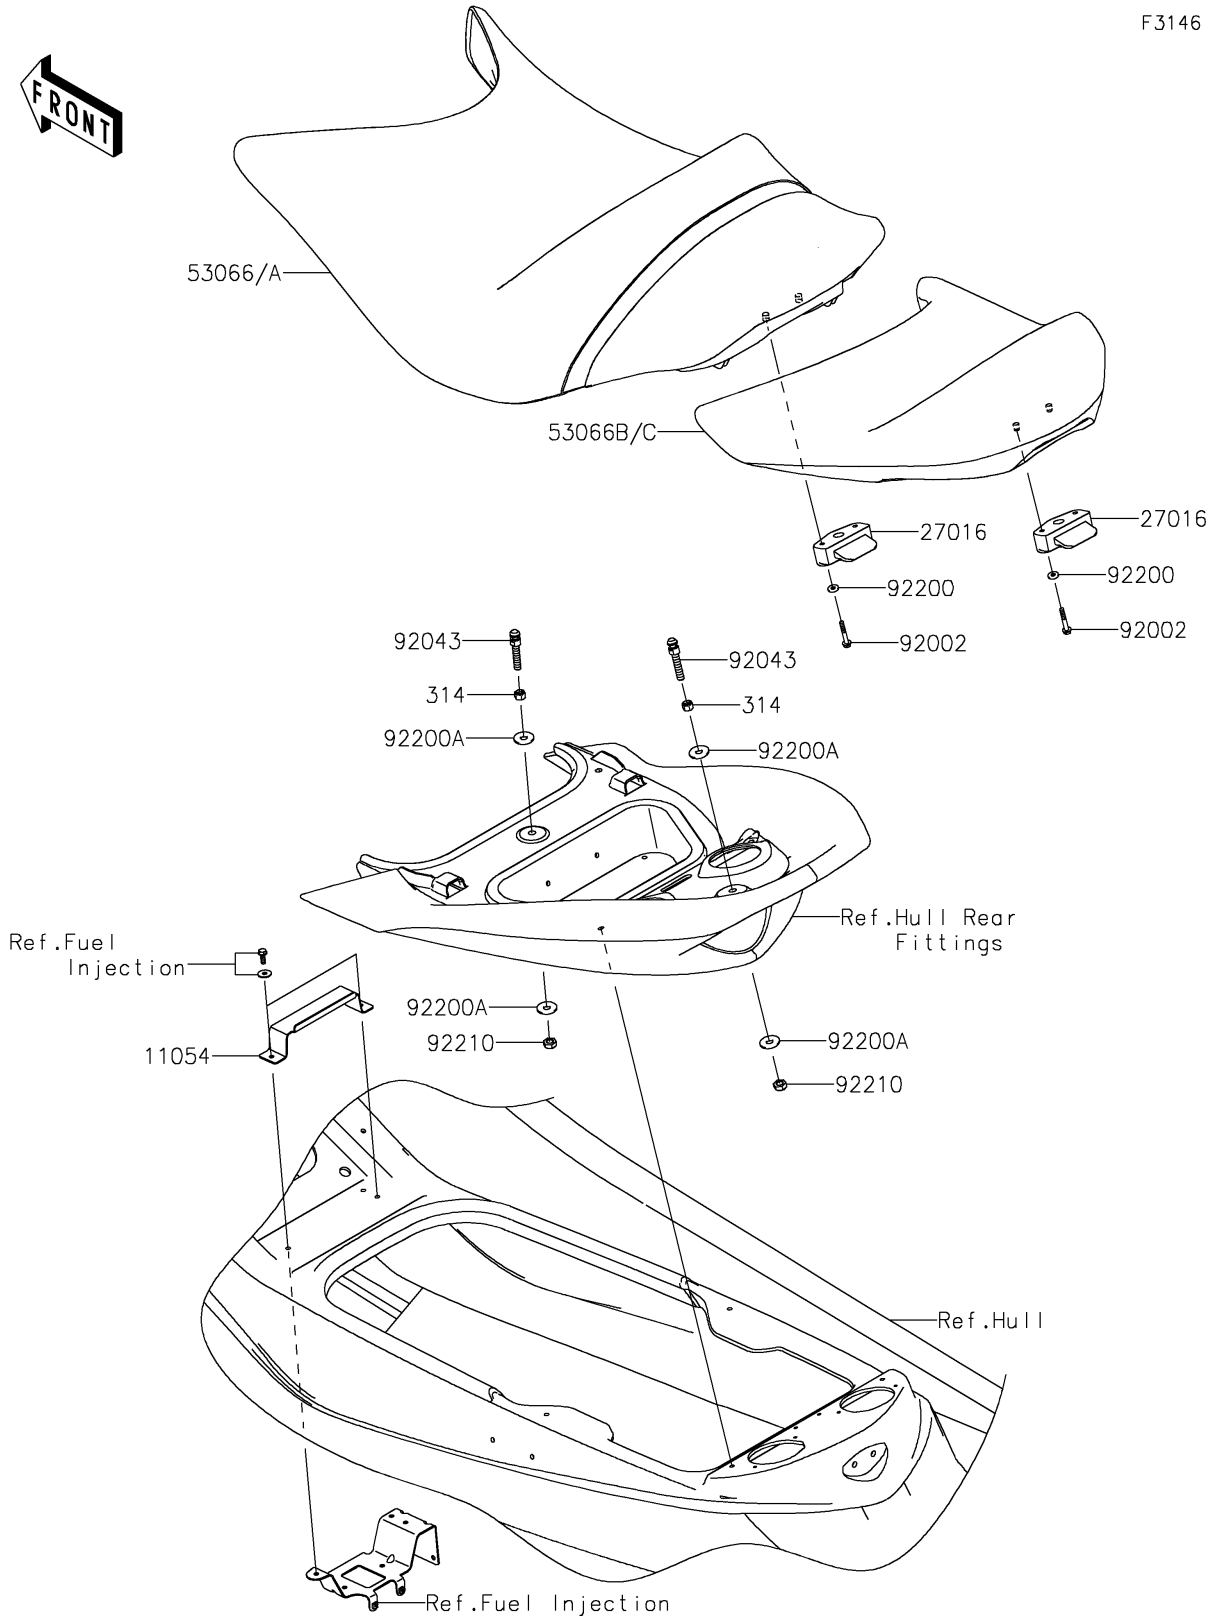

2021 JET SKI® ULTRA® LX PARTS DIAGRAM

Seat

F3146

2021 JET SKI® ULTRA® LX PARTS LIST

Seat

ITEM NAME	PART NUMBER	QUANTITY
BRACKET,FRONT SEAT (Ref # 11054)	11054-3702	1
LOCK-ASSY,SEAT,FR&RR (Ref # 27016)	27016-3758	2
SEAT-ASSY,FR,M.P.SILVER+BLK+SI (Ref # 53066)	53066-0794-13Q	1
SEAT-ASSY,RR,M.P.SILVER+BLK+GR (Ref # 53066B)	53066-0795-13Z	1
BOLT,6X40 (Ref # 92002)	92002-3716	4
PIN (Ref # 92043)	92043-3763	2
WASHER,6.5X16X2.0 (Ref # 92200)	92200-1543	4
WASHER (Ref # 92200A)	92200-3762	4
NUT,LOCK,10MM (Ref # 92210)	92210-3792	2
NUT-HEX-FINE,10MM (Ref # 314)	314R1000	2