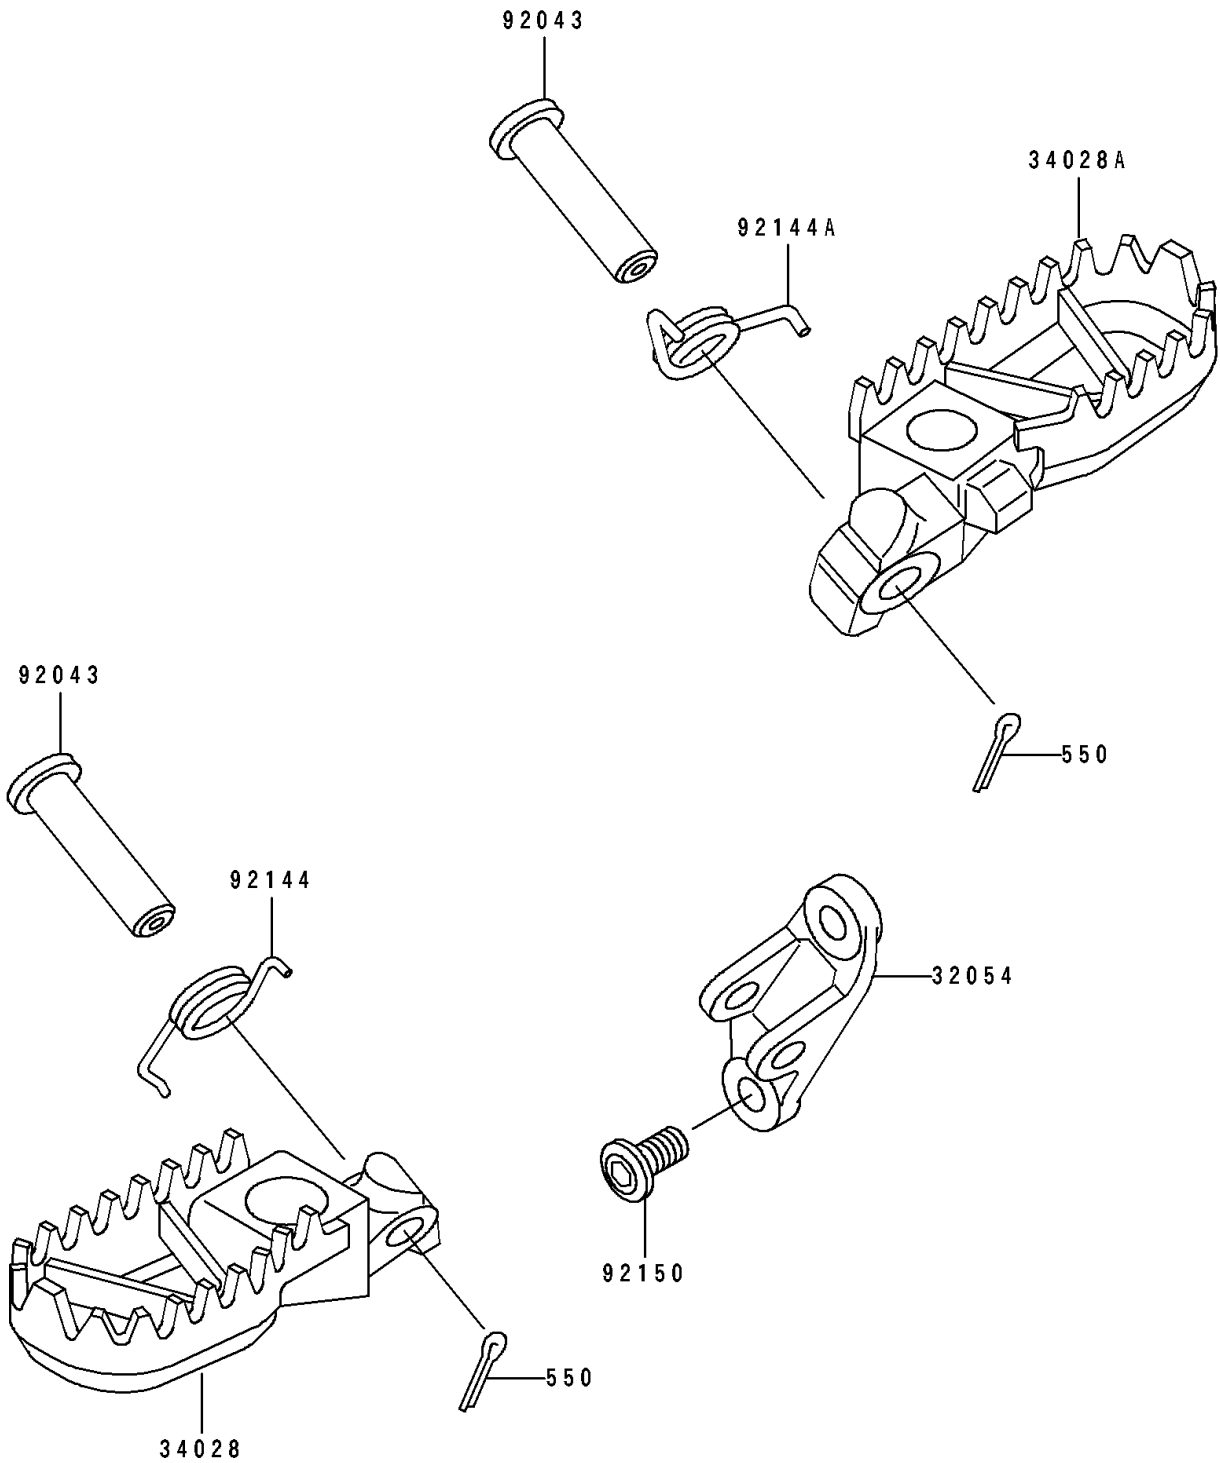

1997 KX500 PARTS DIAGRAM

Footrests

F2160

1997 KX500 PARTS LIST

Footrests

ITEM NAME	PART NUMBER	QUANTITY
BRACKET-STEP (Ref # 32054)	32054-1168	1
STEP,LH,SILVER NO.25 (Ref # 34028)	34028-1332-CE	1
STEP,RH,SILVER NO.25 (Ref # 34028A)	34028-1365-CE	1
PIN,10X45.5 (Ref # 92043)	92043-1372	2
SPRING,STEP,LH (Ref # 92144)	92144-1828	1
SPRING,STEP,RH (Ref # 92144A)	92144-1829	1
BOLT,SOCKET,10X20 (Ref # 92150)	92150-1255	2
PIN-COTTER,3.0X20 (Ref # 550)	550S3020	2