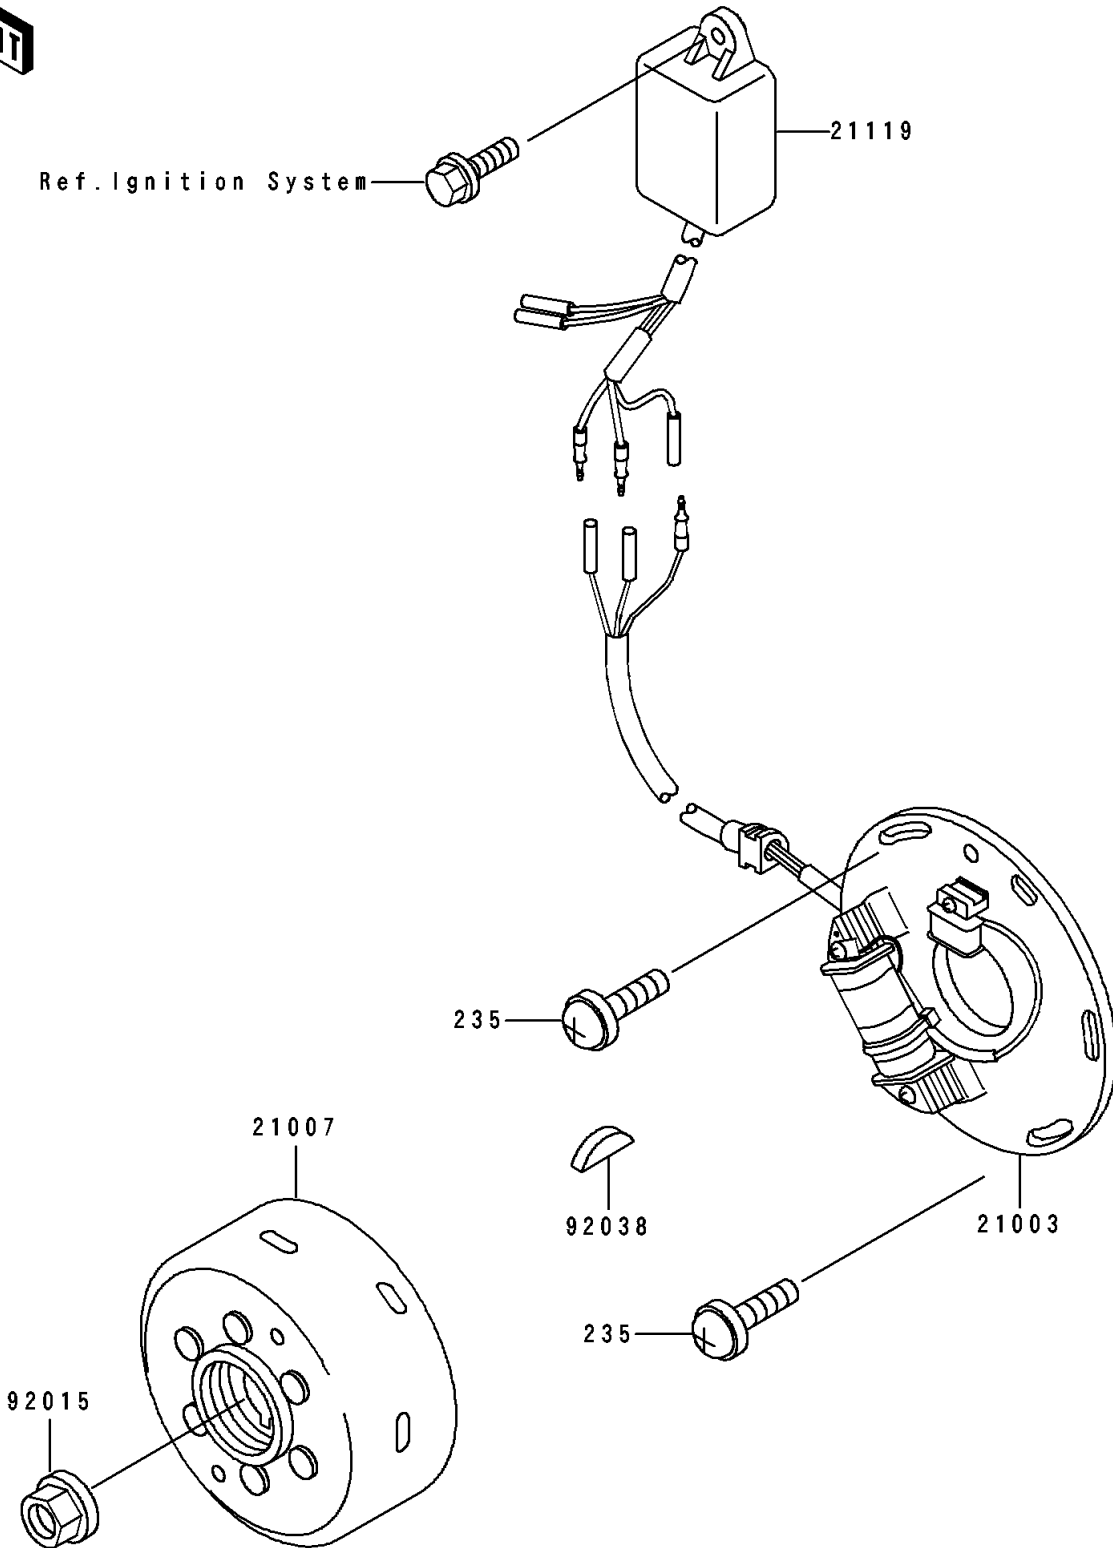

1997 KX500 PARTS DIAGRAM

Generator

E1810

1997 KX500 PARTS LIST

Generator

ITEM NAME	PART NUMBER	QUANTITY
STATOR (Ref # 21003)	21003-1307	1
ROTOR,MAGNETO (Ref # 21007)	21007-1241	1
IGNITER (Ref # 21119)	21119-1267	1
NUT,FLANGED,12MM (Ref # 92015)	92015-1156	1
KEY,WOODRUFF (Ref # 92038)	92038-001	1
SCREW-PAN-WP-CROS (Ref # 235)	235B0616	2