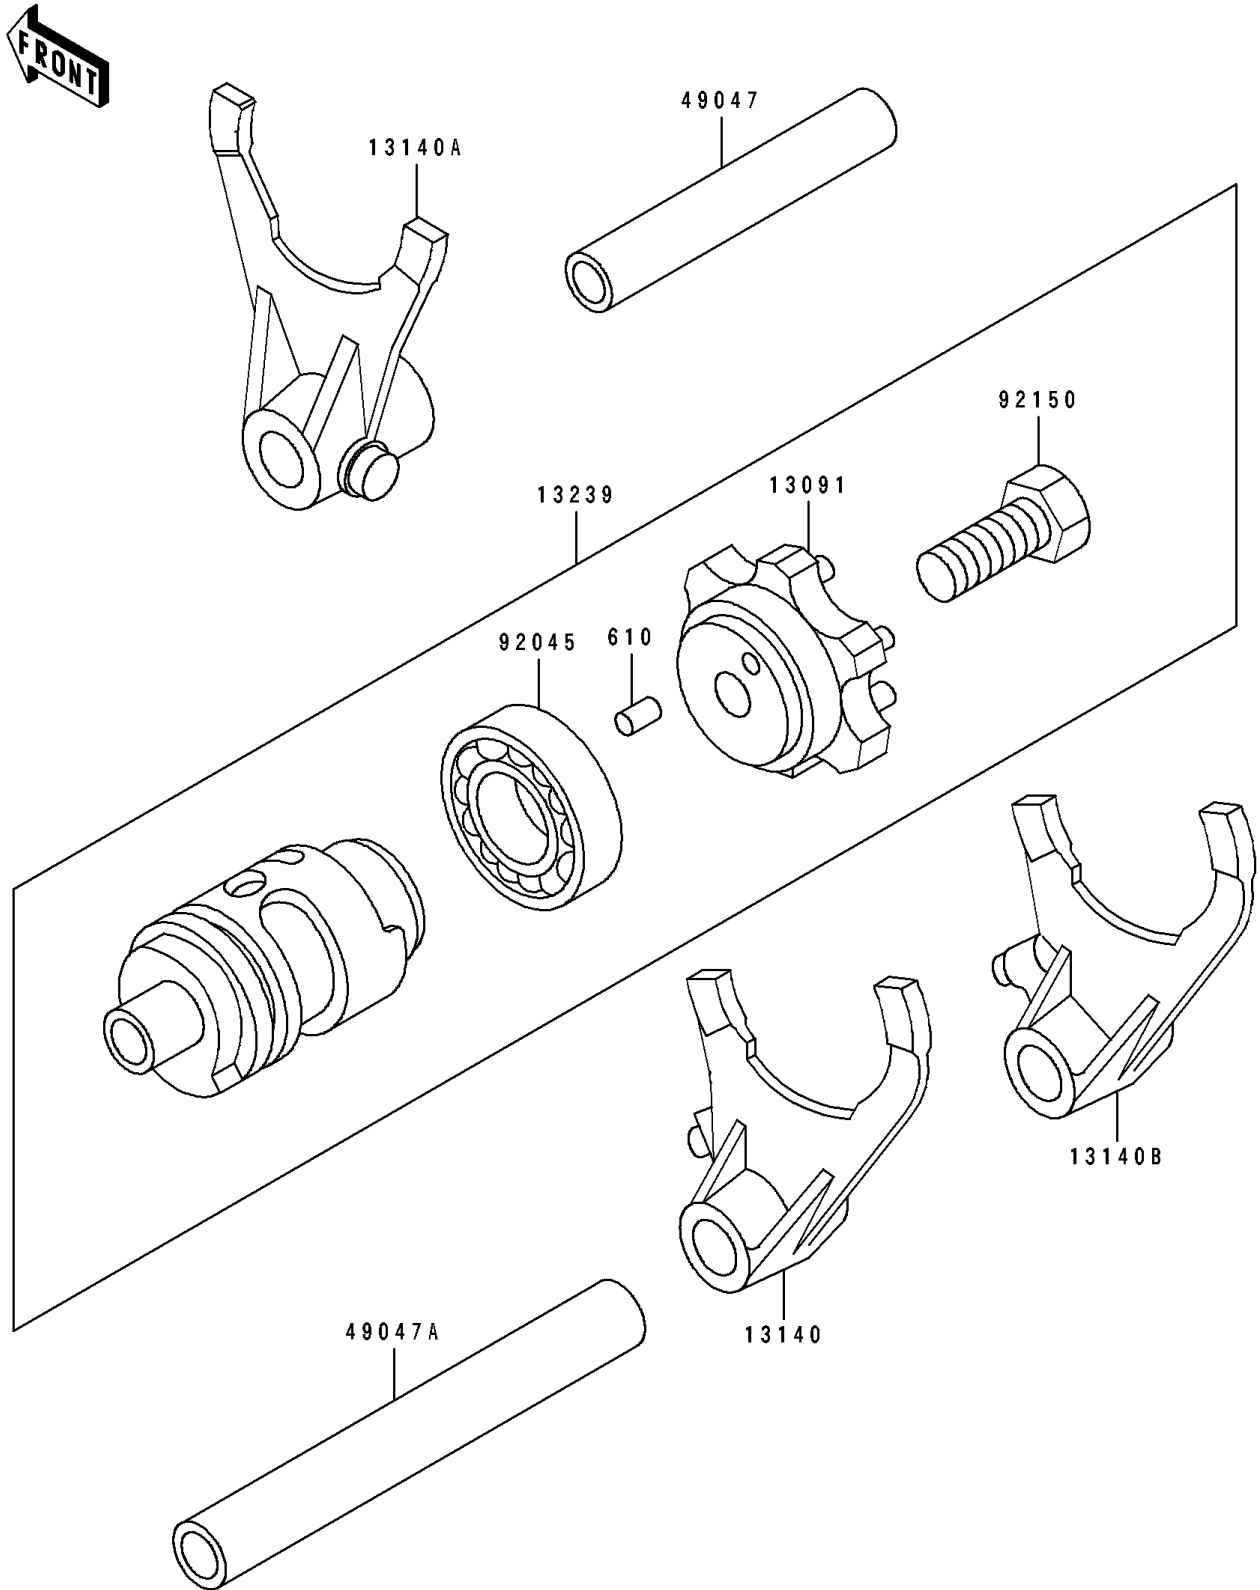

1997 KX500 PARTS DIAGRAM

Gear Change Drum/Shift Fork(s)

E 1362

1997 KX500 PARTS LIST

Gear Change Drum/Shift Fork(s)

ITEM NAME	PART NUMBER	QUANTITY
HOLDER,CHANGE DRUM (Ref # 13091)	13091-1555	1
FORK-SHIFT,2ND&3RD (Ref # 13140)	13140-1058	1
FORK-SHIFT,4TH&TOP (Ref # 13140A)	13140-1059	1
FORK-SHIFT,LOW (Ref # 13140B)	13140-1142	1
DRUM-ASSY-CHANGE (Ref # 13239)	13239-1143	1
ROD-SHIFT,5.9X10X64.5 (Ref # 49047)	49047-1063	1
ROD-SHIFT,5.9X10X81 (Ref # 49047A)	49047-1064	1
BEARING-BALL,#6905 (Ref # 92045)	92045-036	1
BOLT,8X18 (Ref # 92150)	92150-1490	1
ROLLER,4X8 (Ref # 610)	610A0408	1