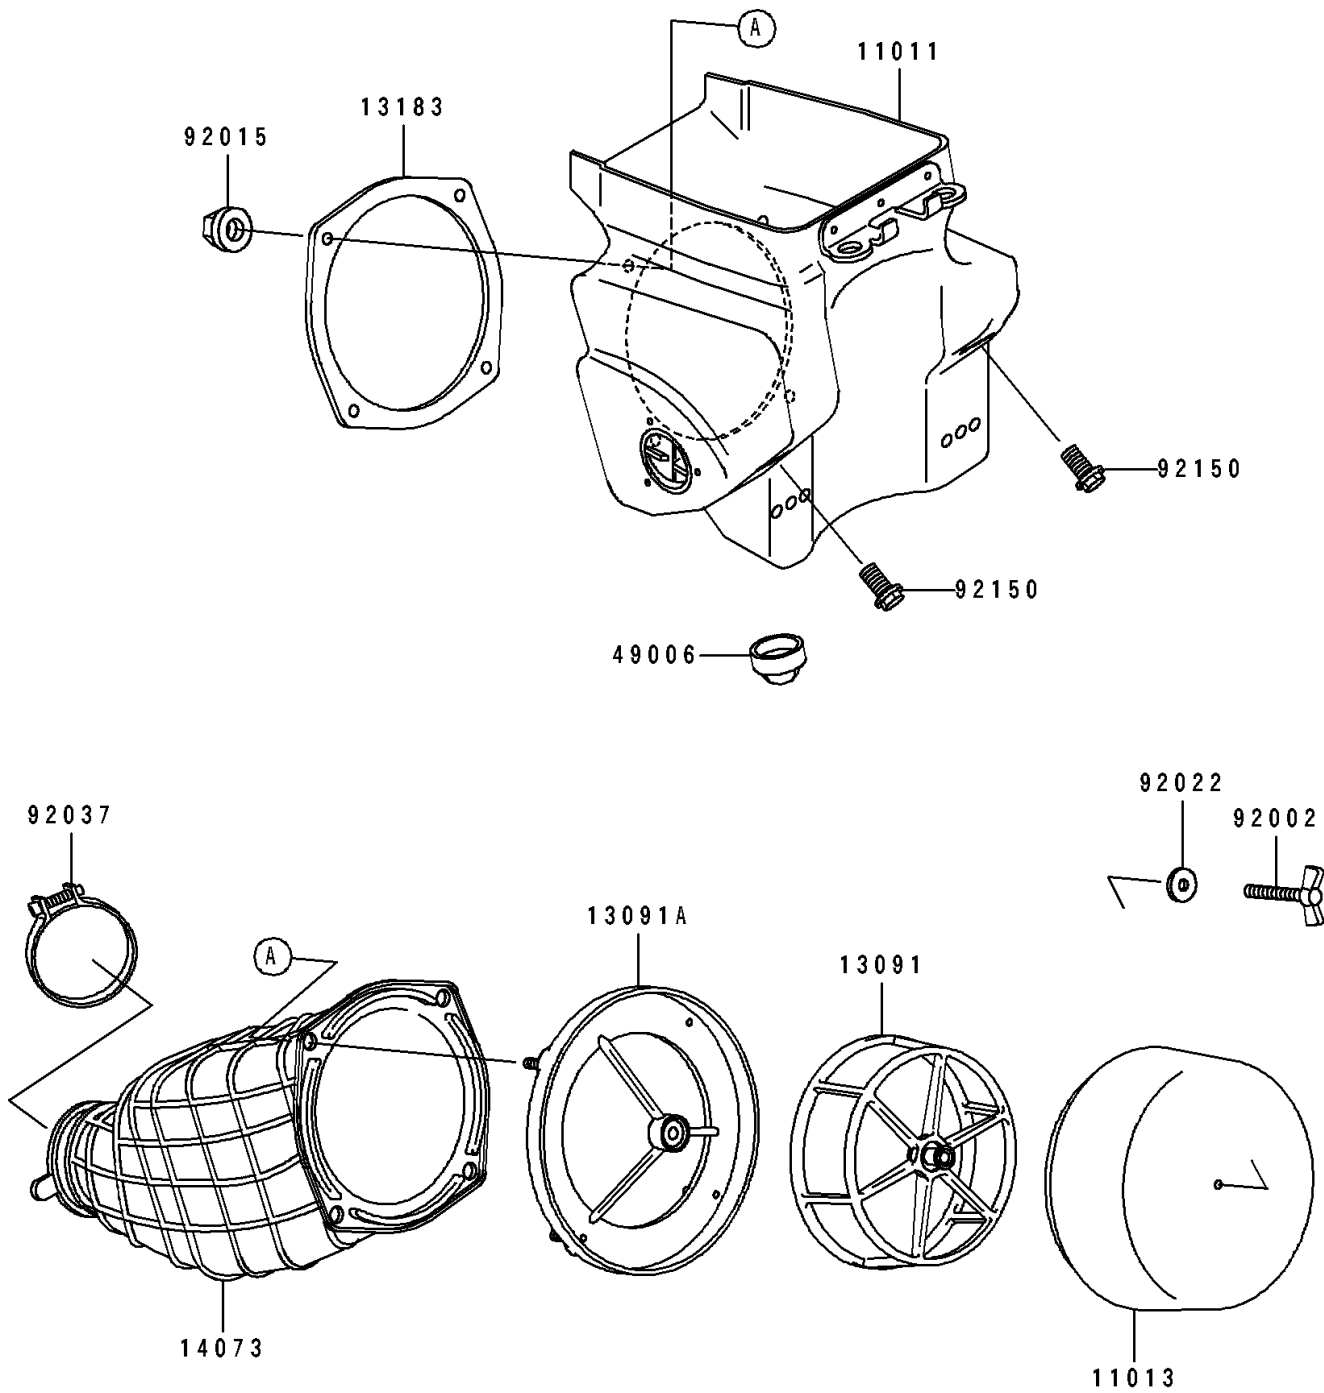

# 1997 KX500 PARTS DIAGRAM

Air Cleaner

E1130

# 1997 KX500 PARTS LIST

## Air Cleaner

ITEM NAME	PART NUMBER	QUANTITY
CASE-AIR FILTER (Ref # 11011)	11011-1304	1
ELEMENT-AIR FILTER (Ref # 11013)	11013-1198	1
HOLDER,ELEMENT (Ref # 13091)	13091-1454	1
HOLDER (Ref # 13091A)	13091-1951	1
PLATE,DUCT FITTING (Ref # 13183)	13183-1046	1
DUCT (Ref # 14073)	14073-1360	1
BOOT (Ref # 49006)	49006-1248	1
BOLT,WING (Ref # 92002)	92002-1719	1
NUT,FLANGED,5MM (Ref # 92015)	92015-1259	4
WASHER,6.5X20X1.6 (Ref # 92022)	92022-125	1
CLAMP,AIR FILTER (Ref # 92037)	92037-1409	1
BOLT,FLANGED,6X16 (Ref # 92150)	92150-1506	2