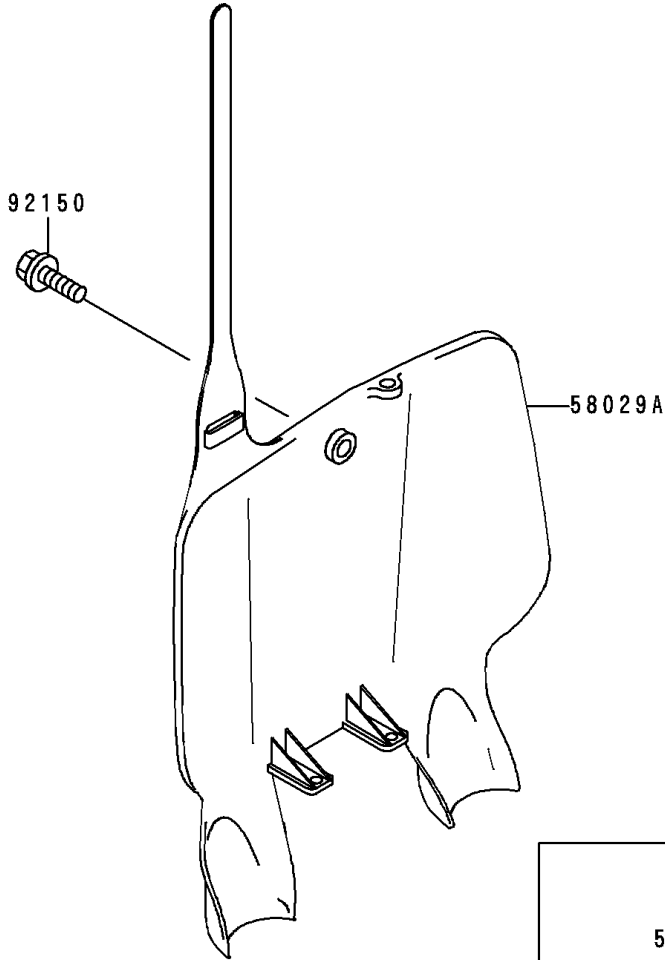

1996 KX500 PARTS DIAGRAM

Accessory

F2910

1996 KX500 PARTS LIST

Accessory

ITEM NAME	PART NUMBER	QUANTITY
PLATE-NUMBER,P.WHITE (Ref # 58029A)	58029-1078-6F	1
BOLT,6X14 (Ref # 92150)	92150-1340	1