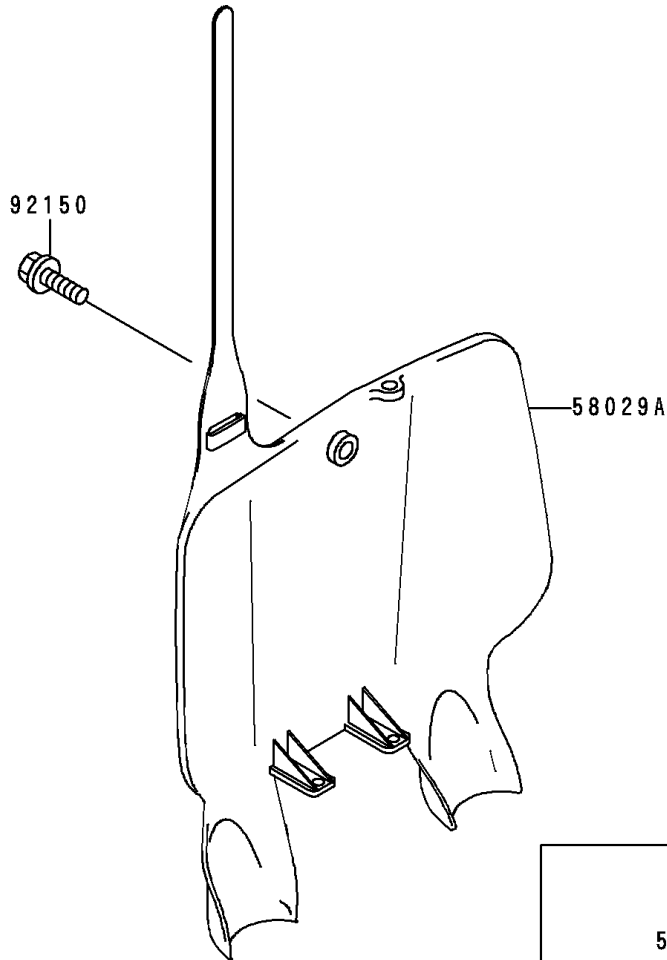

1996 KX500 PARTS DIAGRAM

Accessory

F2910

1996 KX500 PARTS LIST

Accessory

ITEM NAME	PART NUMBER	QUANTITY
PLATE-NUMBER,P.WHITE (Ref # 58029A)	58029-1078-6F	1
BOLT,6X14 (Ref # 92150)	92150-1340	1