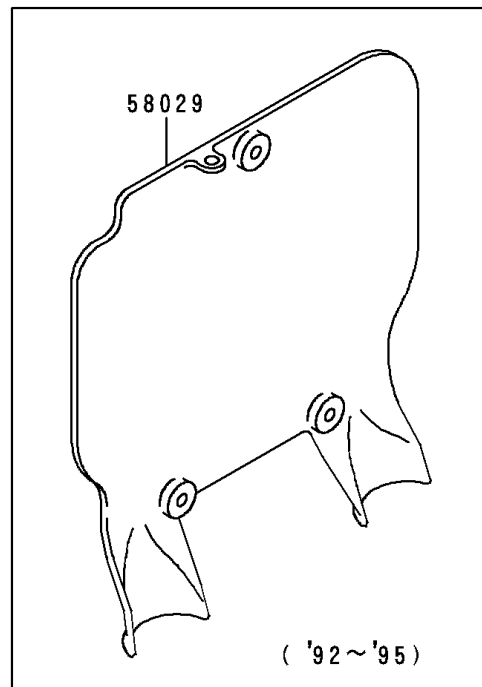

1994 KX500 PARTS DIAGRAM

Accessory

F2910

1994 KX500 PARTS LIST

Accessory

ITEM NAME	PART NUMBER	QUANTITY
PLATE-NUMBER,P.WHITE (Ref # 58029)	58029-1074-6F	1
BOLT,6X14 (Ref # 92150)	92150-1340	3