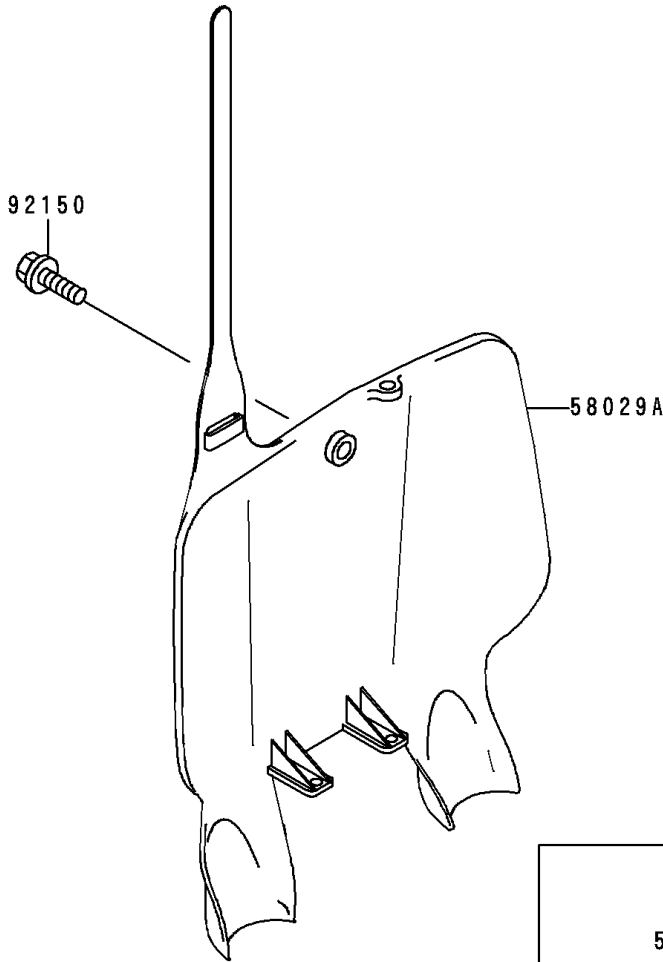

1994 KX500 PARTS DIAGRAM

Accessory

F2910

1994 KX500 PARTS LIST

Accessory

ITEM NAME	PART NUMBER	QUANTITY
PLATE-NUMBER,P.WHITE (Ref # 58029)	58029-1074-6F	1
BOLT,6X14 (Ref # 92150)	92150-1340	3