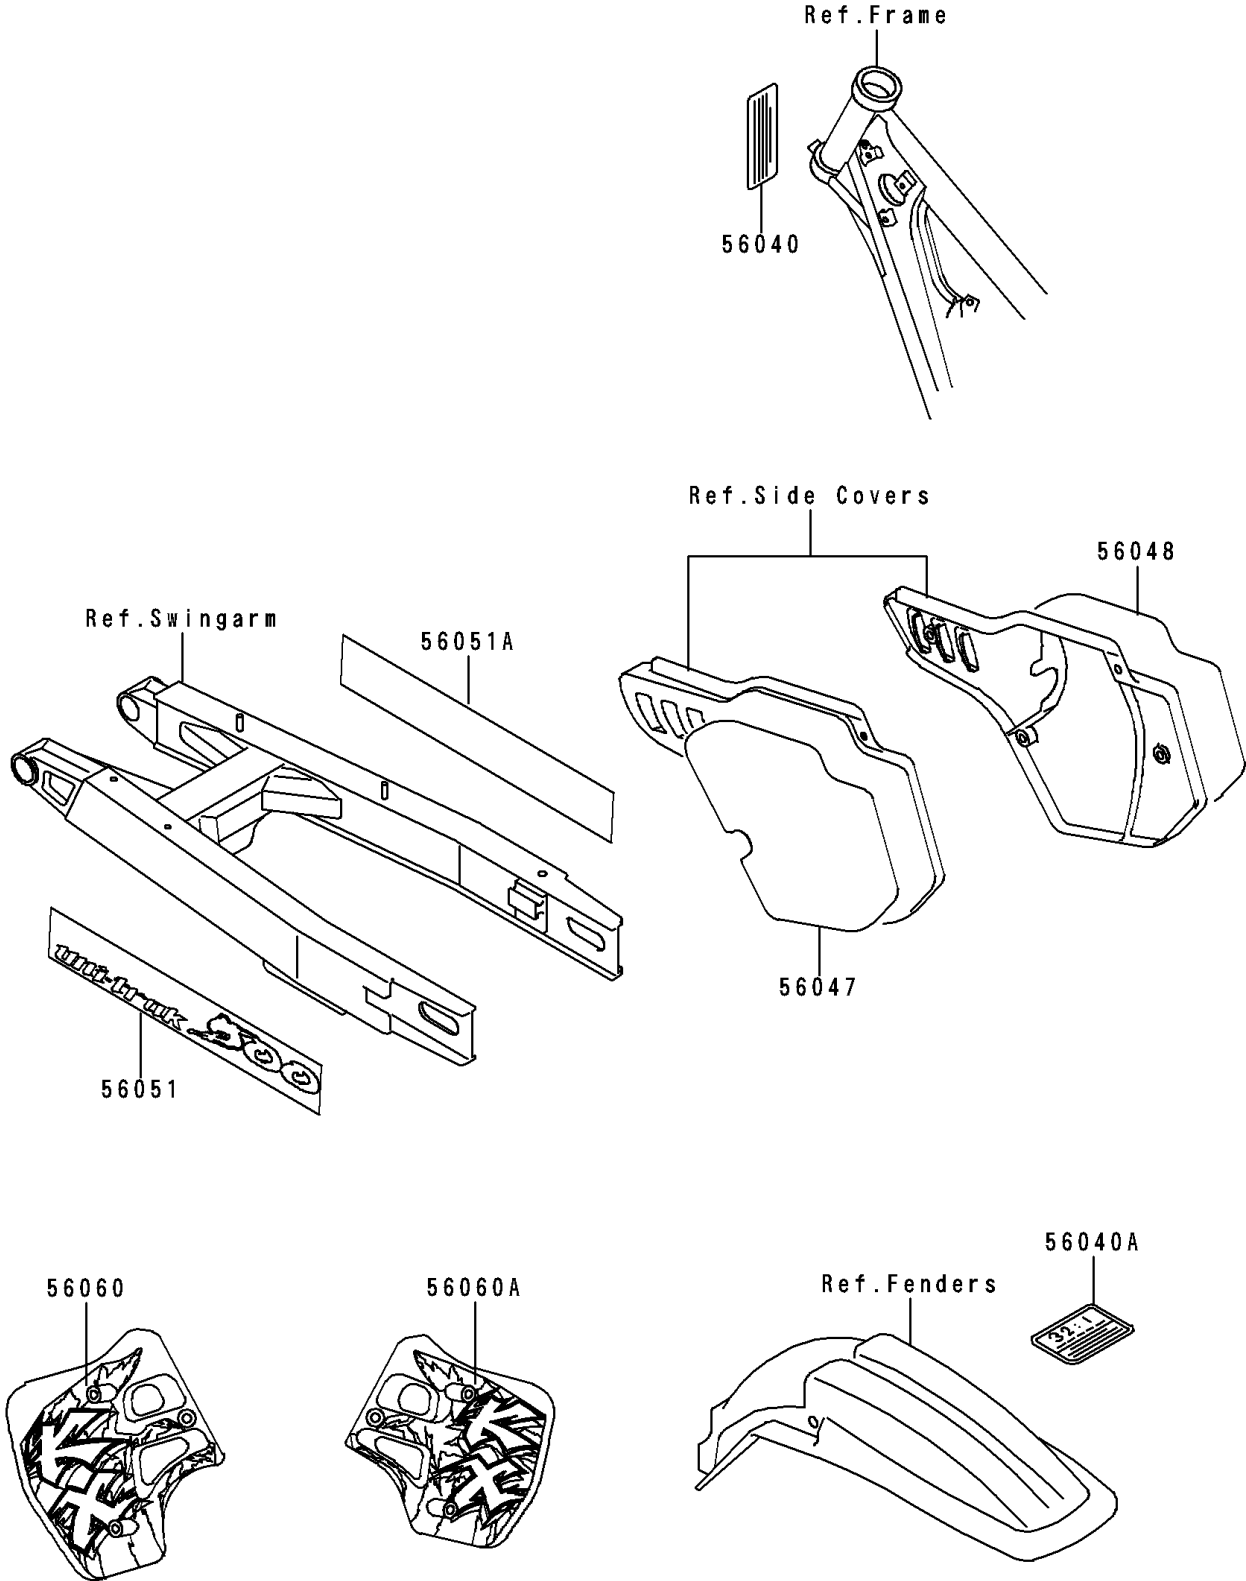

1994 KX500 PARTS DIAGRAM

Labels(KX500-E6)

F2860B

1994 KX500 PARTS LIST

Labels(KX500-E6)

ITEM NAME	PART NUMBER	QUANTITY
LABEL-WARNING,NOISE (Ref # 56040)	56040-1101	1
LABEL-WARNING,GASOLINE/OIL (Ref # 56040A)	56040-1129	1
PATTERN,SIDE COVER,LH (Ref # 56047)	56047-1784	1
PATTERN,SIDE COVER,RH (Ref # 56048)	56048-1524	1
MARK,SWING ARM,LH,UNI-TRAK 500 (Ref # 56051)	56051-1036	1
MARK,SWING ARM,RH,500 UNI-TRAK (Ref # 56051A)	56051-1037	1
PATTERN,SHROUD,LH (Ref # 56060)	56060-1724	1
PATTERN,SHROUD,RH (Ref # 56060A)	56060-1725	1