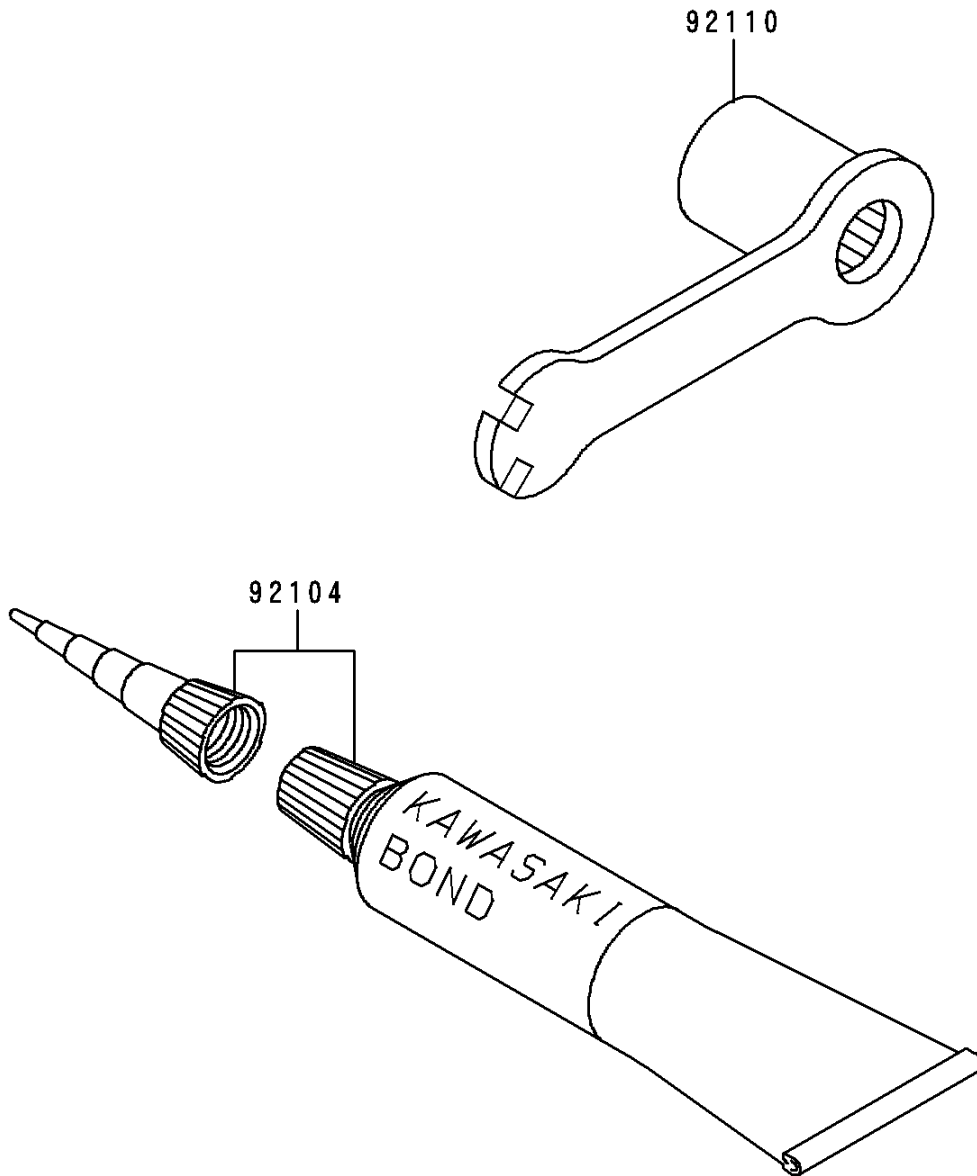

1995 KX500 PARTS DIAGRAM

Owner's Tools

F2810

1995 KX500 PARTS LIST

Owner's Tools

ITEM NAME	PART NUMBER	QUANTITY
GASKET-LIQUID,TUBE,100G,SILVER (Ref # 92104)	92104-002	1
TOOL-WRENCH,BOX,21MM&SPOKE (Ref # 92110)	92110-1142	1