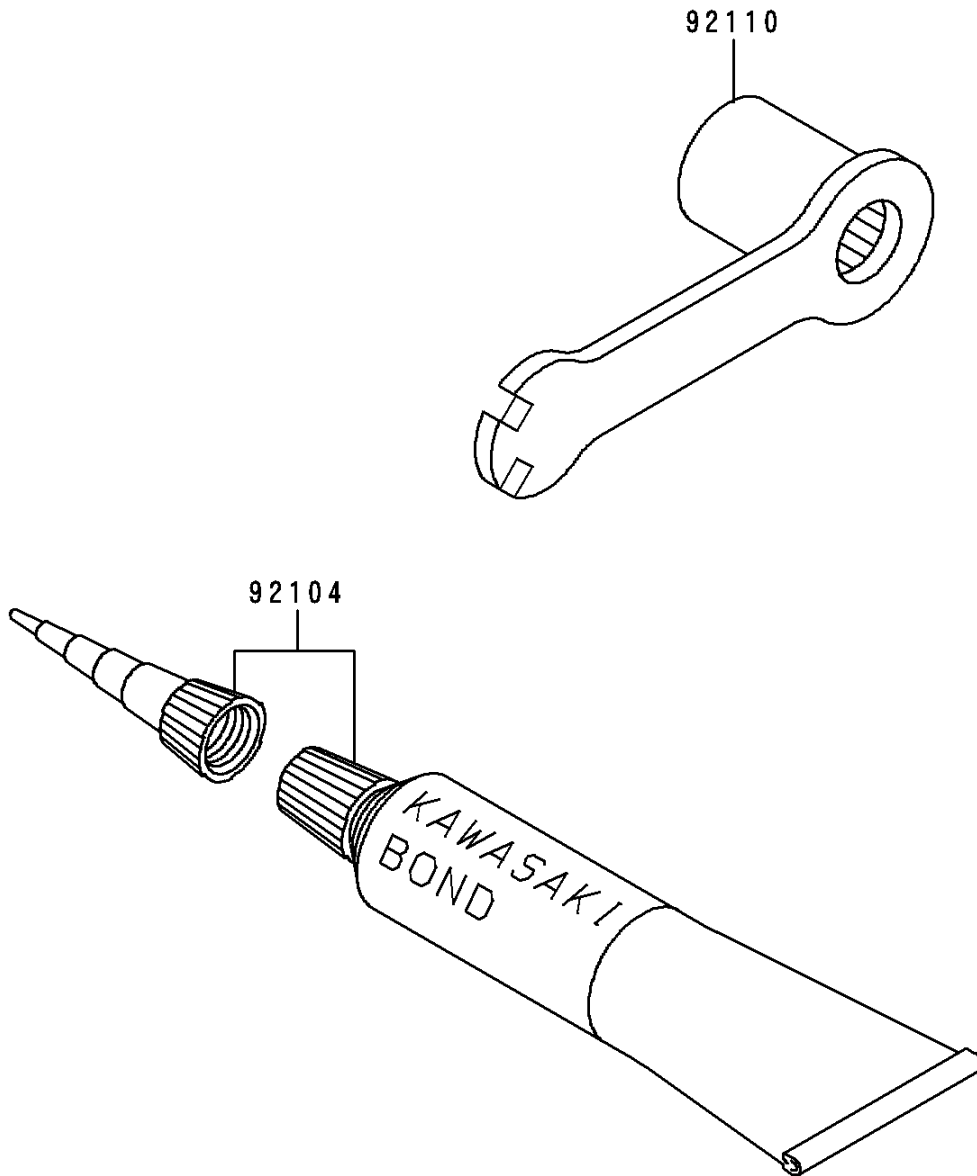

# 1994 KX500 PARTS DIAGRAM

Owner's Tools

F2810

# 1994 KX500 PARTS LIST

## Owner's Tools

<b>ITEM NAME</b>	<b>PART NUMBER</b>	<b>QUANTITY</b>
GASKET-LIQUID,TUBE,100G,SILVER (Ref # 92104)	92104-002	1
TOOL-WRENCH,BOX,21MM&SPOKE (Ref # 92110)	92110-1142	1