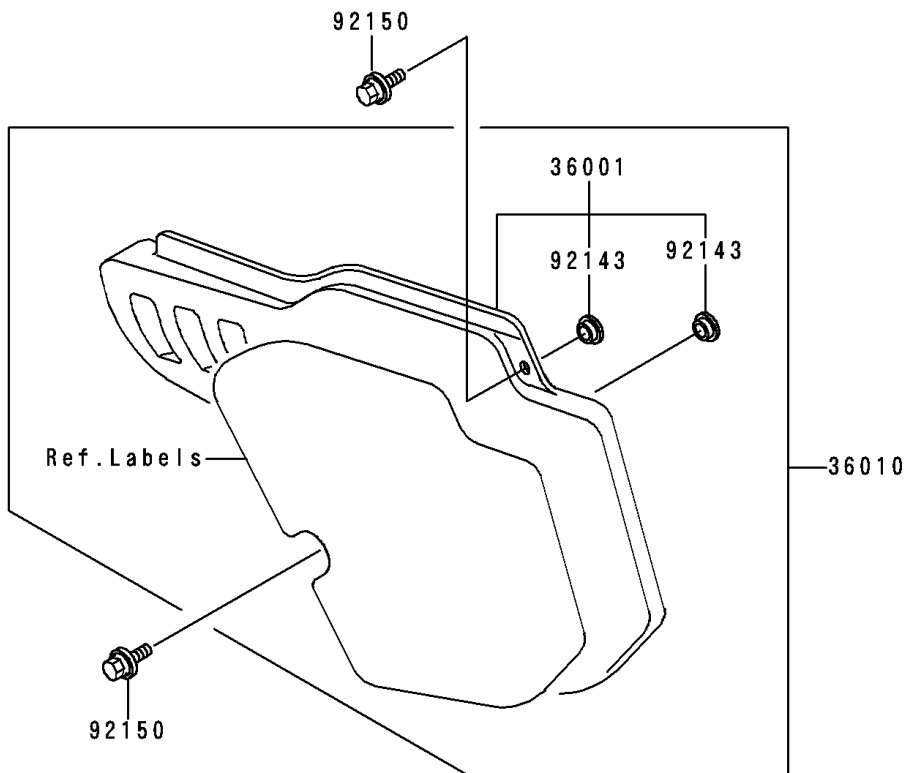

1995 KX500 PARTS DIAGRAM

Side Covers

F 2611

1995 KX500 PARTS LIST

Side Covers

ITEM NAME	PART NUMBER	QUANTITY
COVER-SIDE,LH,L.GREEN (Ref # 36010)	36010-5023-6W	1
COVER-SIDE,RH,L.GREEN (Ref # 36010D)	36010-5187-6W	1
DAMPER (Ref # 92075)	92075-1598	2
COLLAR (Ref # 92143)	92143-1196	4
BOLT,6X20 (Ref # 92150)	92150-1339	4