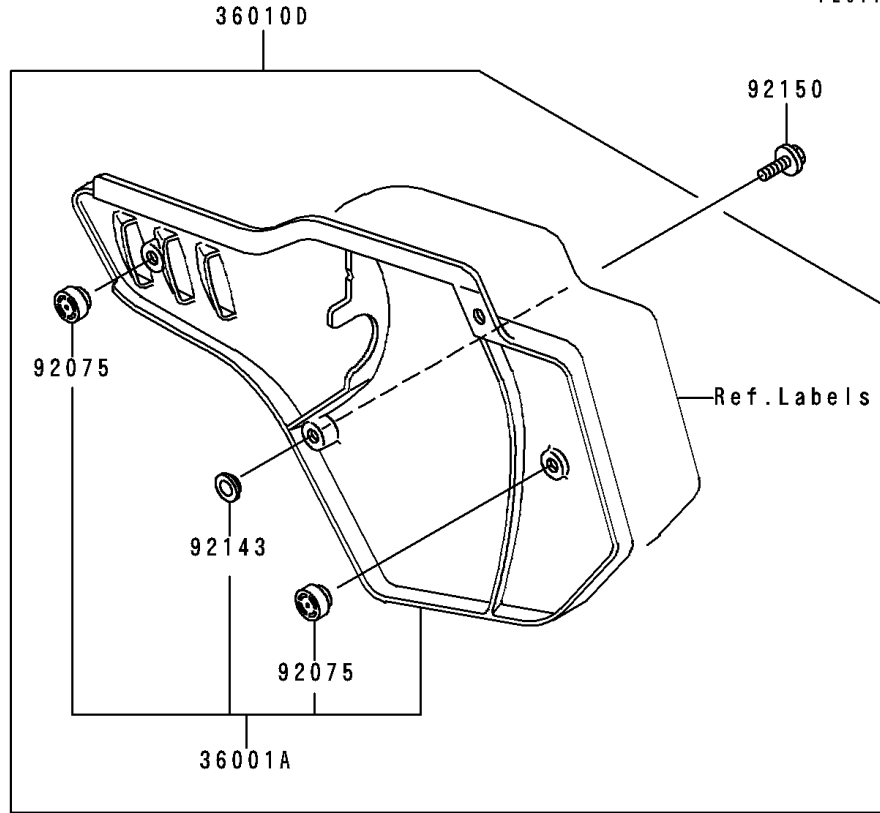

1995 KX500 PARTS DIAGRAM

Side Covers

F 2611

1995 KX500 PARTS LIST

Side Covers

ITEM NAME	PART NUMBER	QUANTITY
COVER-SIDE,LH,L.GREEN (Ref # 36010)	36010-5023-6W	1
COVER-SIDE,RH,L.GREEN (Ref # 36010D)	36010-5187-6W	1
DAMPER (Ref # 92075)	92075-1598	2
COLLAR (Ref # 92143)	92143-1196	4
BOLT,6X20 (Ref # 92150)	92150-1339	4