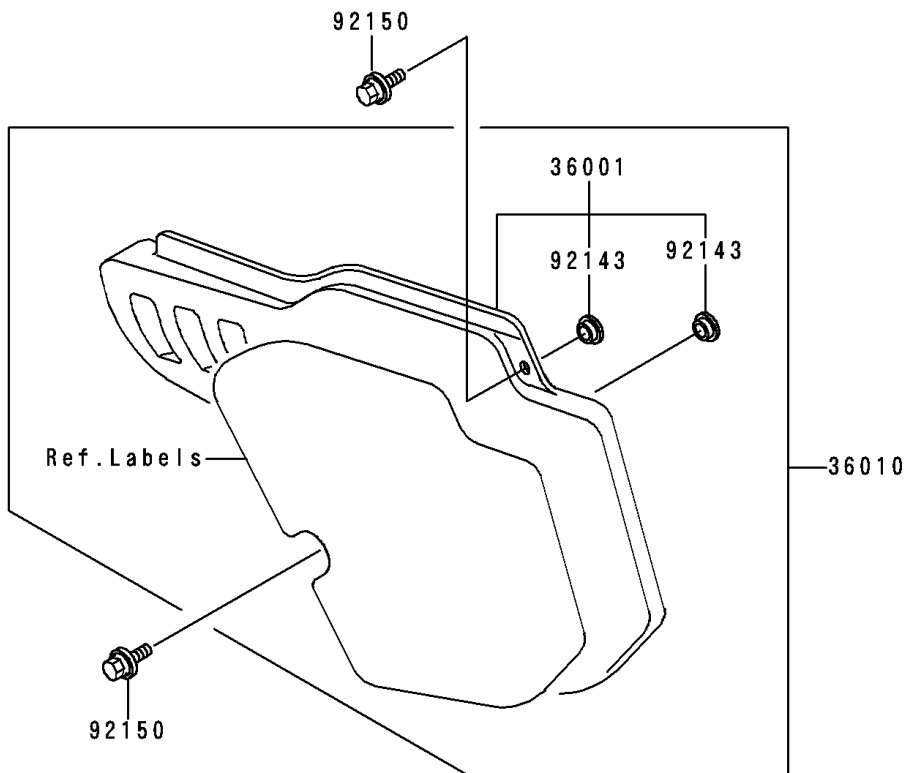

# 1996 KX500 PARTS DIAGRAM

Side Covers

F 2611

# 1996 KX500 PARTS LIST

## Side Covers

ITEM NAME	PART NUMBER	QUANTITY
COVER-SIDE,LH,P.WHITE (Ref # 36001)	36001-1390-6F	1
COVER-SIDE,RH.P.WHITE (Ref # 36001A)	36001-1419-6F	1
DAMPER (Ref # 92075)	92075-1598	2
COLLAR (Ref # 92143)	92143-1196	4
BOLT,6X20 (Ref # 92150)	92150-1339	4