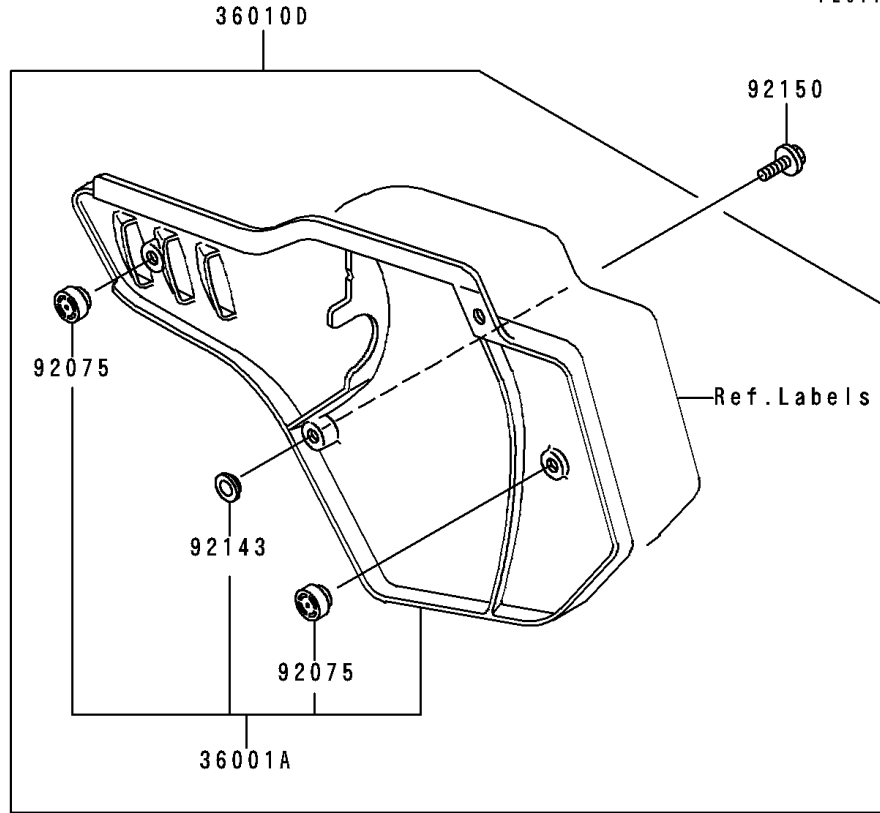

# 1996 KX500 PARTS DIAGRAM

Side Covers

F 2611

# 1996 KX500 PARTS LIST

## Side Covers

ITEM NAME	PART NUMBER	QUANTITY
COVER-SIDE,LH,P.WHITE (Ref # 36001)	36001-1390-6F	1
COVER-SIDE,RH.P.WHITE (Ref # 36001A)	36001-1419-6F	1
DAMPER (Ref # 92075)	92075-1598	2
COLLAR (Ref # 92143)	92143-1196	4
BOLT,6X20 (Ref # 92150)	92150-1339	4