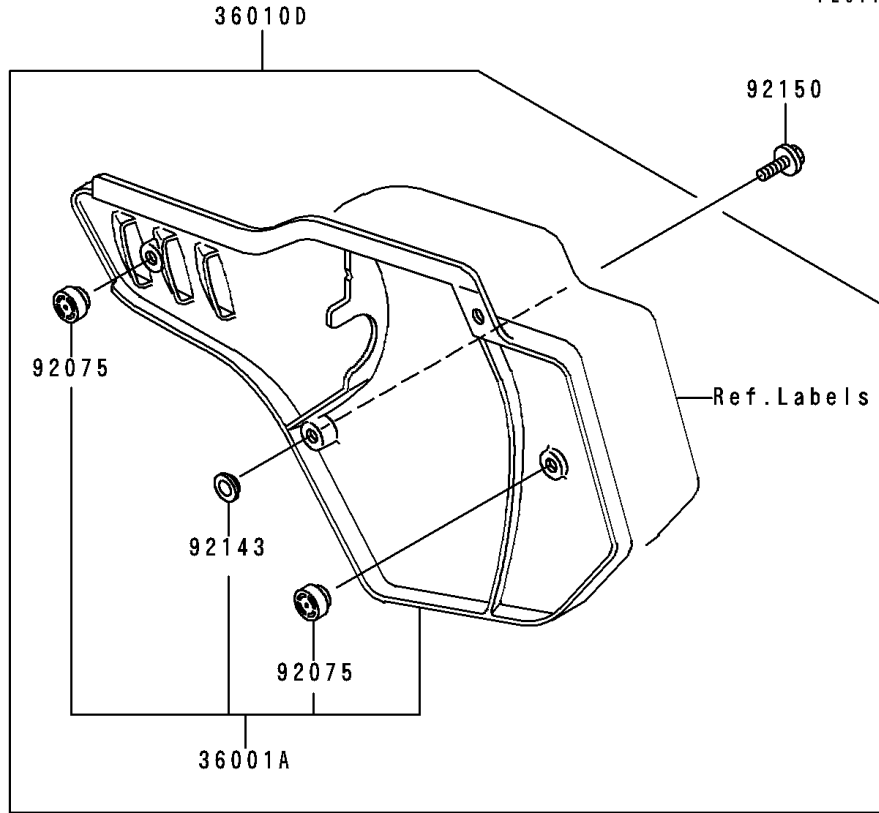

1994 KX500 PARTS DIAGRAM

Side Covers

F 2611

1994 KX500 PARTS LIST

Side Covers

ITEM NAME	PART NUMBER	QUANTITY
COVER-SIDE,LH,L.GREEN (Ref # 36010)	36010-5023-6W	1
COVER-SIDE,RH,L.GREEN (Ref # 36010D)	36010-5187-6W	1
DAMPER (Ref # 92075)	92075-1598	2
COLLAR (Ref # 92143)	92143-1196	4
BOLT,6X20 (Ref # 92150)	92150-1339	4