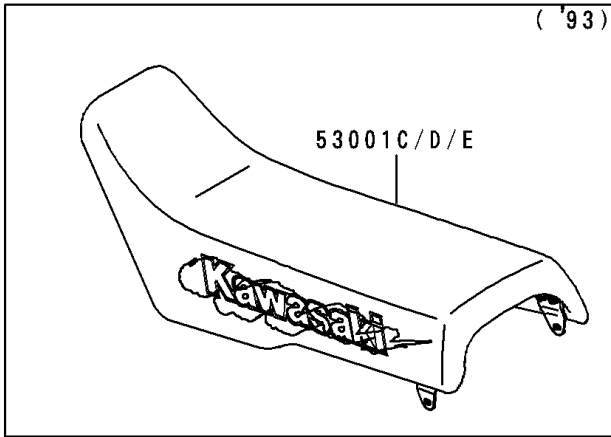

1995 KX500 PARTS DIAGRAM

Seat

F2510

1995 KX500 PARTS LIST

Seat

ITEM NAME	PART NUMBER	QUANTITY
SEAT-ASSY,MIDDLE HEIGHT,VIOLET (Ref # 53001I)	53001-1773-LW	1
SEAT-ASSY,LOW HEIGHT,VIOLET (Ref # 53001J)	53001-1776-LW	1
SEAT-ASSY,HIGH HEIGHT,VIOLET (Ref # 53001K)	53001-1777-LW	1
BOLT,6X20 (Ref # 92150)	92150-1339	2