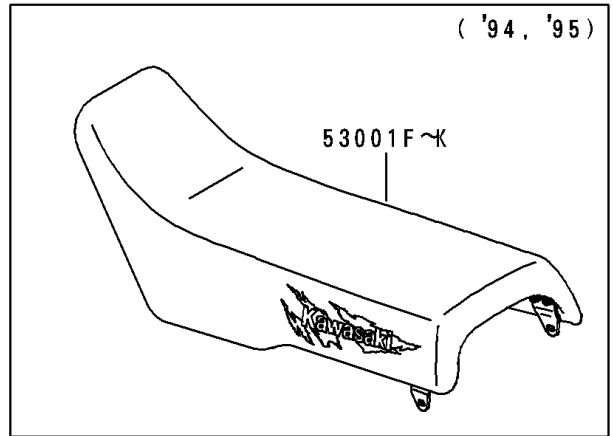

1995 KX500 PARTS DIAGRAM

Seat

F2510

1995 KX500 PARTS LIST

Seat

ITEM NAME	PART NUMBER	QUANTITY
SEAT-ASSY,MIDDLE HEIGHT,VIOLET (Ref # 53001I)	53001-1773-LW	1
SEAT-ASSY,LOW HEIGHT,VIOLET (Ref # 53001J)	53001-1776-LW	1
SEAT-ASSY,HIGH HEIGHT,VIOLET (Ref # 53001K)	53001-1777-LW	1
BOLT,6X20 (Ref # 92150)	92150-1339	2