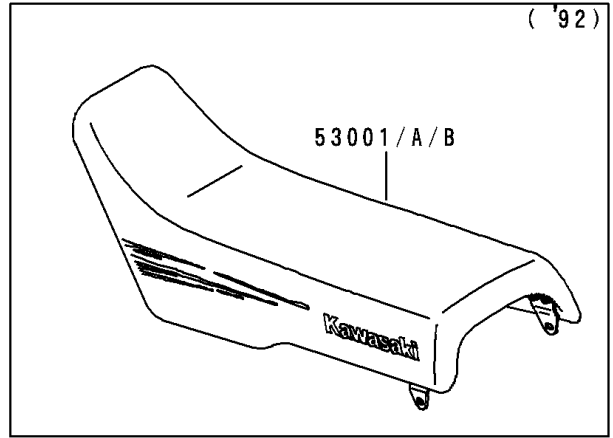

1995 KX500 PARTS DIAGRAM

Seat

F2510

1995 KX500 PARTS LIST

Seat

ITEM NAME	PART NUMBER	QUANTITY
SEAT-ASSY,MIDDLE HEIGHT,VIOLET (Ref # 53001I)	53001-1773-LW	1
SEAT-ASSY,LOW HEIGHT,VIOLET (Ref # 53001J)	53001-1776-LW	1
SEAT-ASSY,HIGH HEIGHT,VIOLET (Ref # 53001K)	53001-1777-LW	1
BOLT,6X20 (Ref # 92150)	92150-1339	2