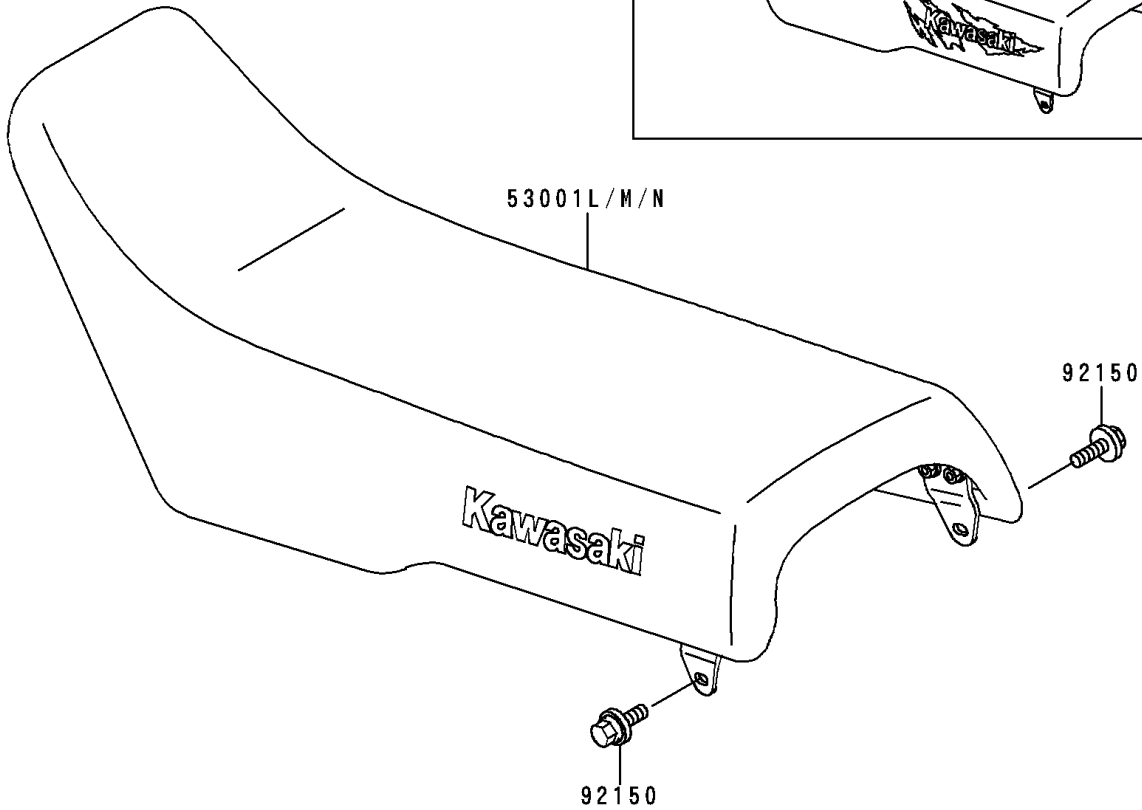

1995 KX500 PARTS DIAGRAM

Seat

F2510

1995 KX500 PARTS LIST

Seat

ITEM NAME	PART NUMBER	QUANTITY
SEAT-ASSY,MIDDLE HEIGHT,VIOLET (Ref # 53001I)	53001-1773-LW	1
SEAT-ASSY,LOW HEIGHT,VIOLET (Ref # 53001J)	53001-1776-LW	1
SEAT-ASSY,HIGH HEIGHT,VIOLET (Ref # 53001K)	53001-1777-LW	1
BOLT,6X20 (Ref # 92150)	92150-1339	2