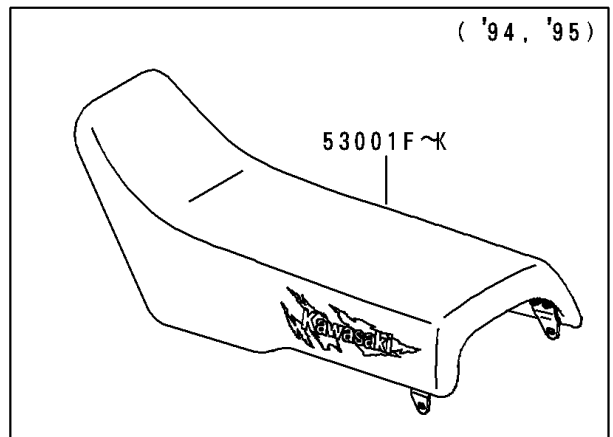

1994 KX500 PARTS DIAGRAM

Seat

F2510

1994 KX500 PARTS LIST

Seat

ITEM NAME	PART NUMBER	QUANTITY
SEAT-ASSY,MIDDLE HEIGHT,VIOLET (Ref # 53001F)	53001-1733-PJ	1
SEAT-ASSY,HIGH HEIGHT,VIOLET (Ref # 53001G)	53001-1734-PJ	1
SEAT-ASSY,LOW HEIGHT,VIOLET (Ref # 53001H)	53001-1735-PJ	1
BOLT,6X20 (Ref # 92150)	92150-1339	2