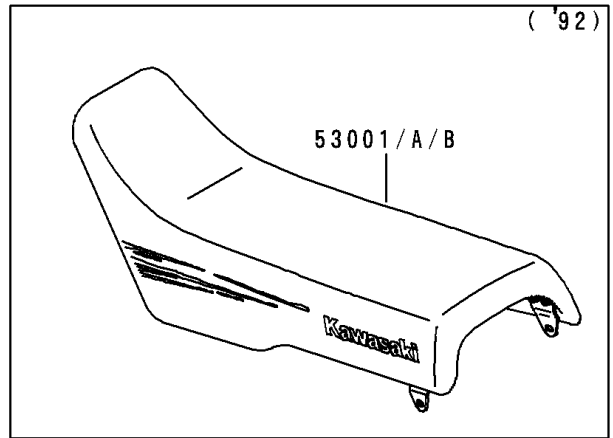

1994 KX500 PARTS DIAGRAM

Seat

F2510

1994 KX500 PARTS LIST

Seat

ITEM NAME	PART NUMBER	QUANTITY
SEAT-ASSY,MIDDLE HEIGHT,VIOLET (Ref # 53001F)	53001-1733-PJ	1
SEAT-ASSY,HIGH HEIGHT,VIOLET (Ref # 53001G)	53001-1734-PJ	1
SEAT-ASSY,LOW HEIGHT,VIOLET (Ref # 53001H)	53001-1735-PJ	1
BOLT,6X20 (Ref # 92150)	92150-1339	2