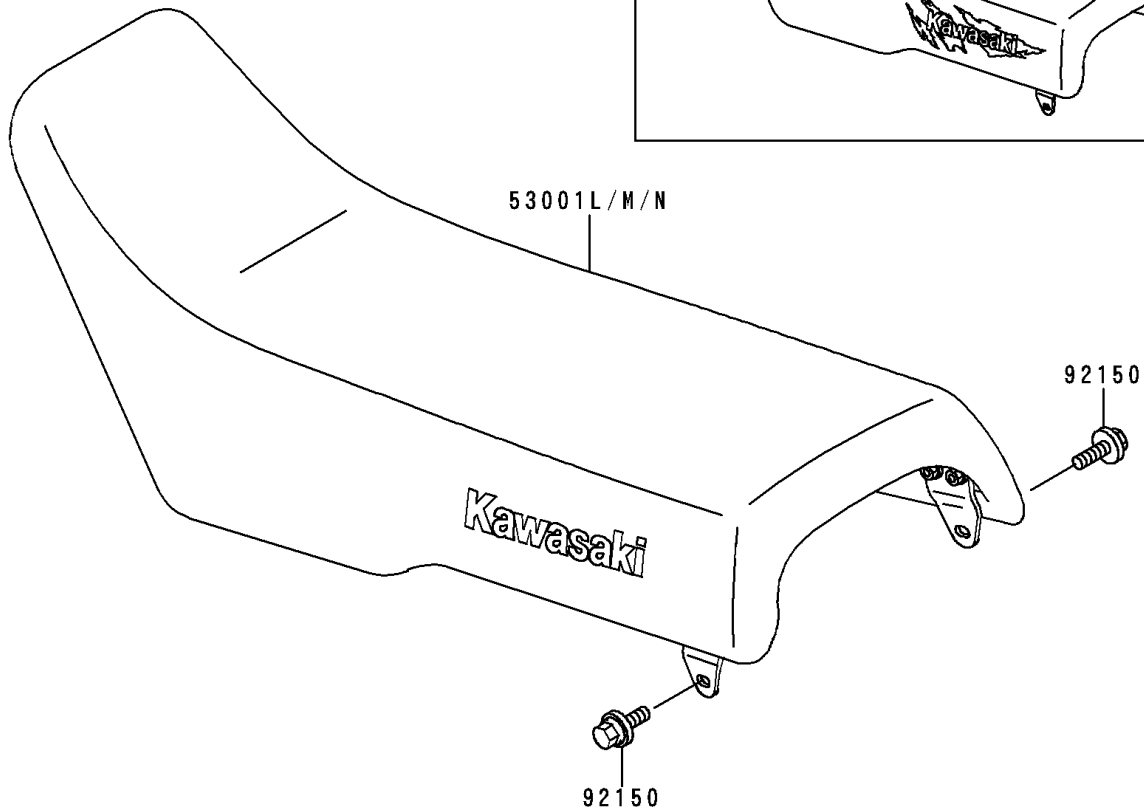

1994 KX500 PARTS DIAGRAM

Seat

F2510

1994 KX500 PARTS LIST

Seat

ITEM NAME	PART NUMBER	QUANTITY
SEAT-ASSY,MIDDLE HEIGHT,VIOLET (Ref # 53001F)	53001-1733-PJ	1
SEAT-ASSY,HIGH HEIGHT,VIOLET (Ref # 53001G)	53001-1734-PJ	1
SEAT-ASSY,LOW HEIGHT,VIOLET (Ref # 53001H)	53001-1735-PJ	1
BOLT,6X20 (Ref # 92150)	92150-1339	2