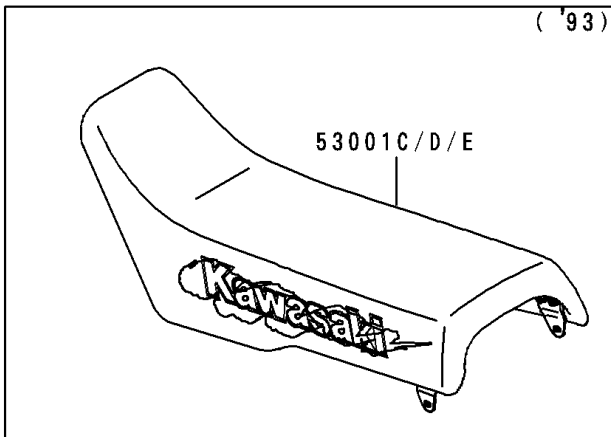

1994 KX500 PARTS DIAGRAM

Seat

F2510

1994 KX500 PARTS LIST

Seat

ITEM NAME	PART NUMBER	QUANTITY
SEAT-ASSY,MIDDLE HEIGHT,VIOLET (Ref # 53001F)	53001-1733-PJ	1
SEAT-ASSY,HIGH HEIGHT,VIOLET (Ref # 53001G)	53001-1734-PJ	1
SEAT-ASSY,LOW HEIGHT,VIOLET (Ref # 53001H)	53001-1735-PJ	1
BOLT,6X20 (Ref # 92150)	92150-1339	2