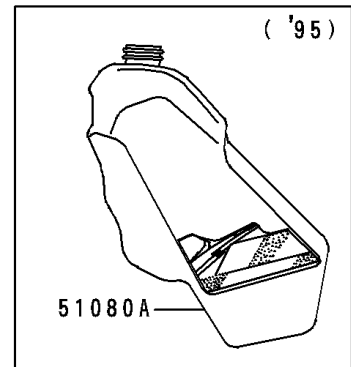

1995 KX500 PARTS DIAGRAM

Fuel Tank

F2410

1995 KX500 PARTS LIST

Fuel Tank

ITEM NAME	PART NUMBER	QUANTITY
BOLT-FLANGED-SMALL (Ref # 132)	132G0612	4
BOLT-FLANGED-SMALL (Ref # 132A)	132G0630	2
BOLT-UPSET-WSP (Ref # 187)	187B0616	2
GASKET,FUEL TANK CAP (Ref # 11060)	11060-1340	1
BRACKET-TANK (Ref # 32052)	32052-1169	2
TAP-ASSY,FUEL (Ref # 51023)	51023-1115	1
CAP-TANK,FUEL (Ref # 51049)	51049-1089	1
TANK-COMP-FUEL,L.GREEN (Ref # 51080A)	51080-5123-6W	1
SCREW,3X8 (Ref # 92009)	92009-1386	2
WASHER,6.5X24X2 (Ref # 92022)	92022-1690	2
COLLAR,6.8X10X17 (Ref # 92027)	92027-1833	2
RING-O,FUEL TAP LEVER (Ref # 92055)	92055-1299	1
RING-O,FUEL TAP PACKING (Ref # 92055A)	92055-1300	1
TUBE,5X9X350 (Ref # 92059)	92059-1265	1
BAND,FUEL TANK (Ref # 92072)	92072-1229	1
DAMPER (Ref # 92075)	92075-1660	2
DAMPER,FUEL TANK (Ref # 92075A)	92075-1987	1