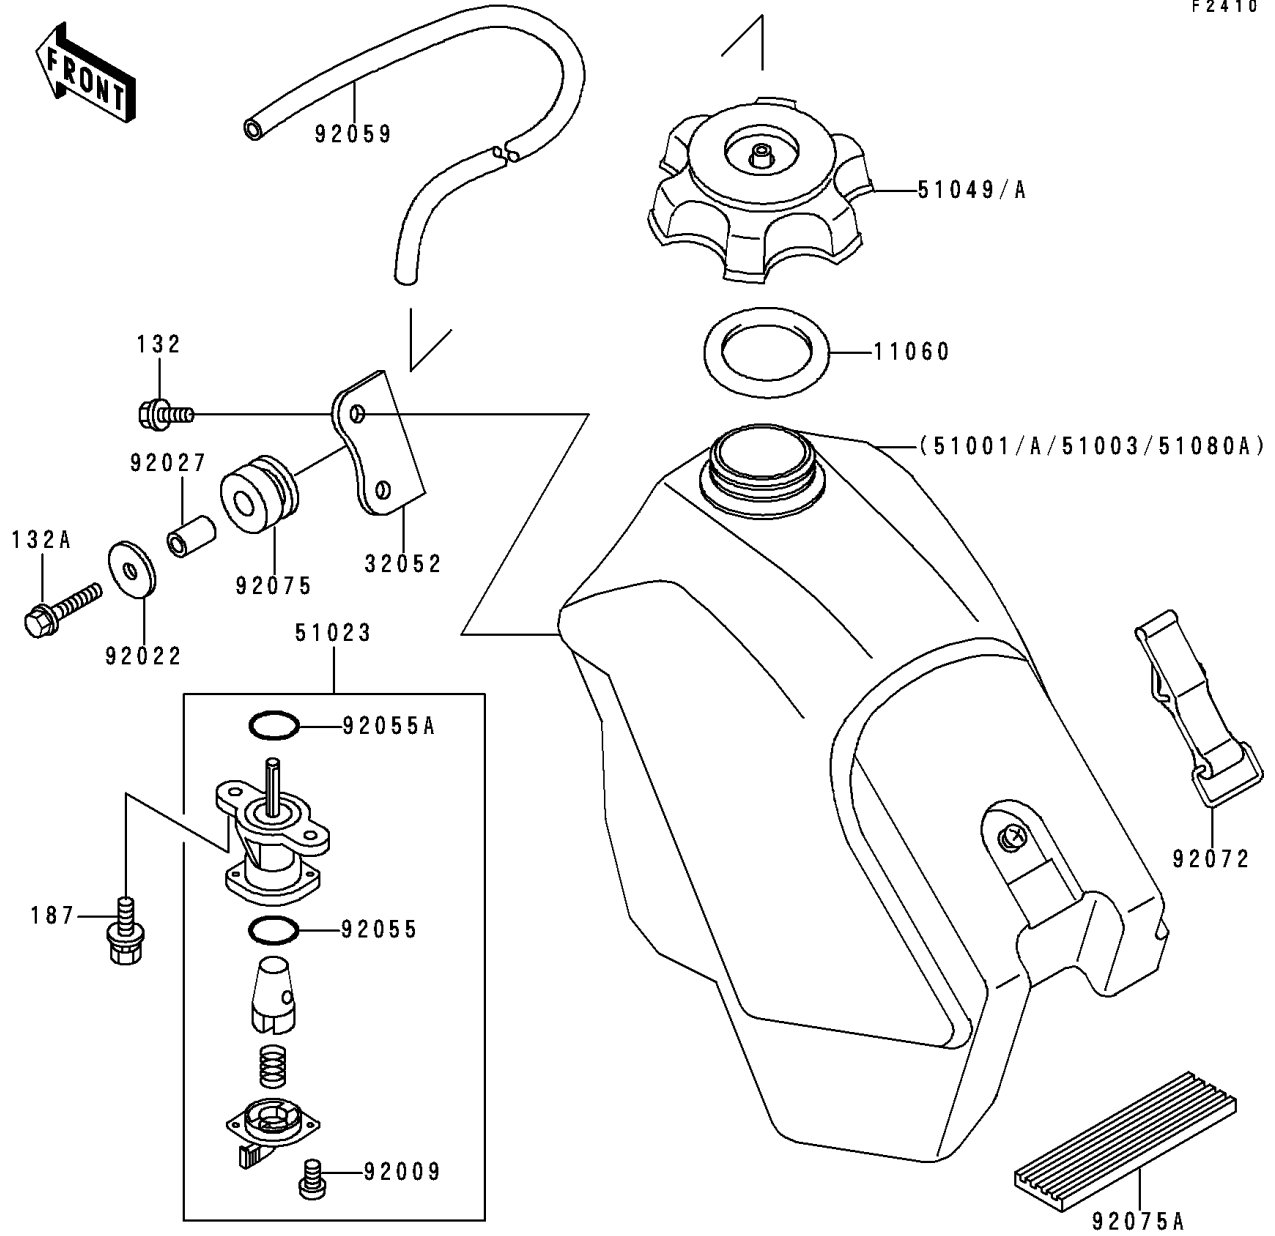

1995 KX500 PARTS DIAGRAM

Fuel Tank

F2410

1995 KX500 PARTS LIST

Fuel Tank

ITEM NAME	PART NUMBER	QUANTITY
BOLT-FLANGED-SMALL (Ref # 132)	132G0612	4
BOLT-FLANGED-SMALL (Ref # 132A)	132G0630	2
BOLT-UPSET-WSP (Ref # 187)	187B0616	2
GASKET,FUEL TANK CAP (Ref # 11060)	11060-1340	1
BRACKET-TANK (Ref # 32052)	32052-1169	2
TAP-ASSY,FUEL (Ref # 51023)	51023-1115	1
CAP-TANK,FUEL (Ref # 51049)	51049-1089	1
TANK-COMP-FUEL,L.GREEN (Ref # 51080A)	51080-5123-6W	1
SCREW,3X8 (Ref # 92009)	92009-1386	2
WASHER,6.5X24X2 (Ref # 92022)	92022-1690	2
COLLAR,6.8X10X17 (Ref # 92027)	92027-1833	2
RING-O,FUEL TAP LEVER (Ref # 92055)	92055-1299	1
RING-O,FUEL TAP PACKING (Ref # 92055A)	92055-1300	1
TUBE,5X9X350 (Ref # 92059)	92059-1265	1
BAND,FUEL TANK (Ref # 92072)	92072-1229	1
DAMPER (Ref # 92075)	92075-1660	2
DAMPER,FUEL TANK (Ref # 92075A)	92075-1987	1