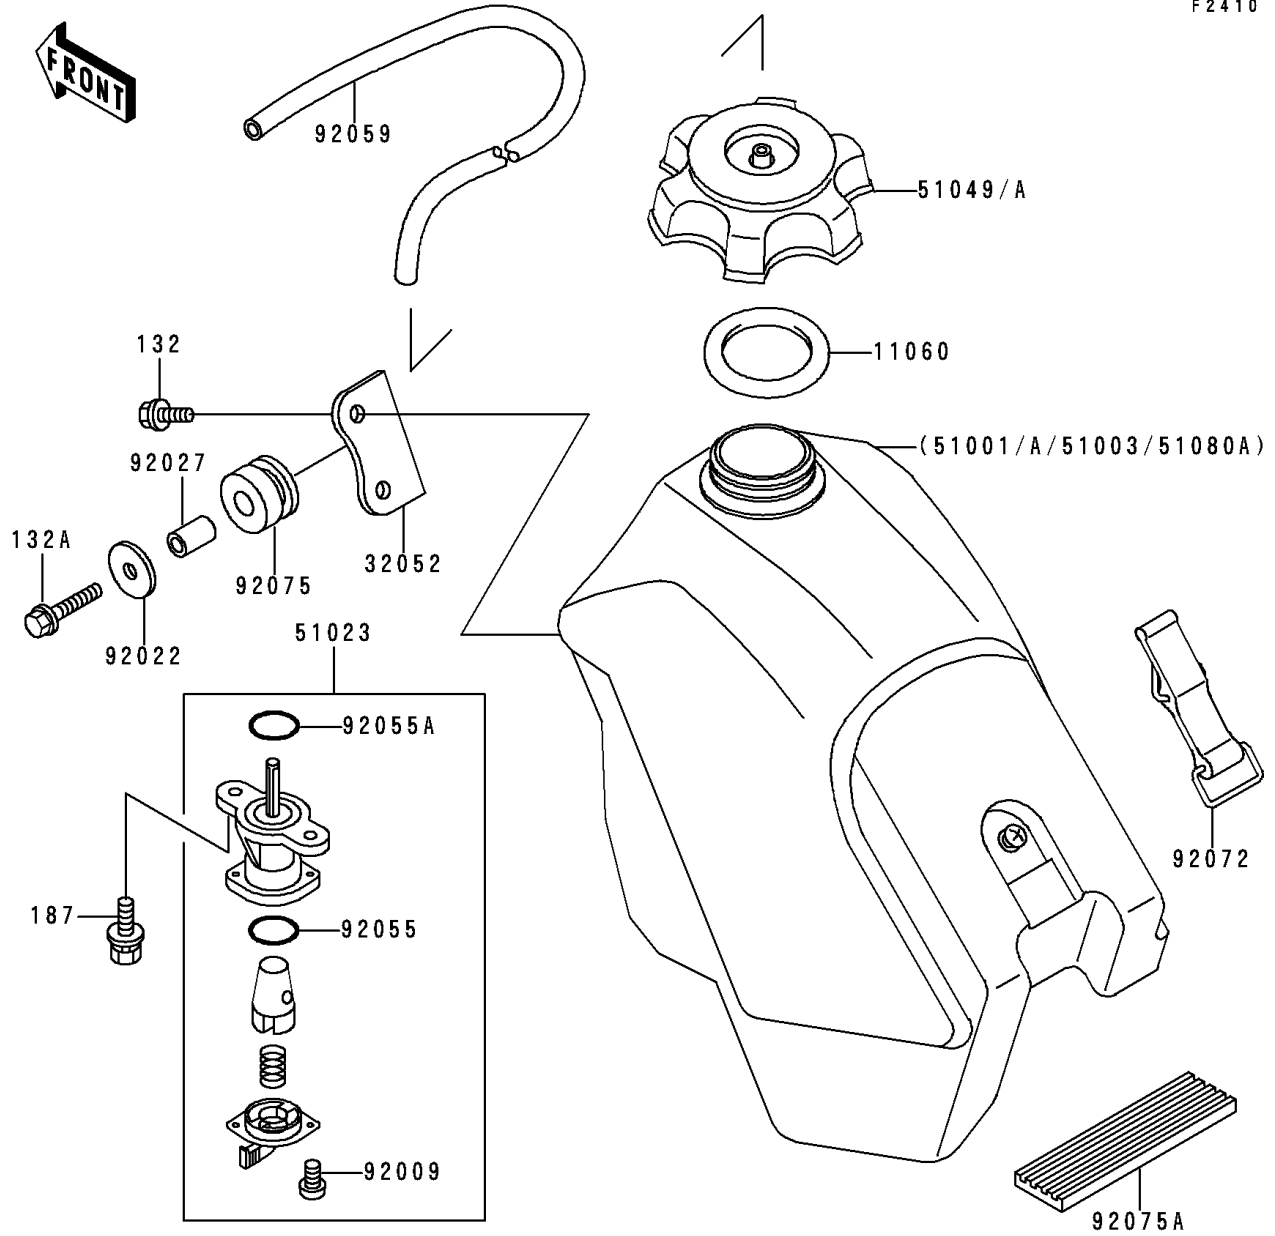

1995 KX500 PARTS DIAGRAM

Fuel Tank

F2410

1995 KX500 PARTS LIST

Fuel Tank

ITEM NAME	PART NUMBER	QUANTITY
-----------	-------------	----------