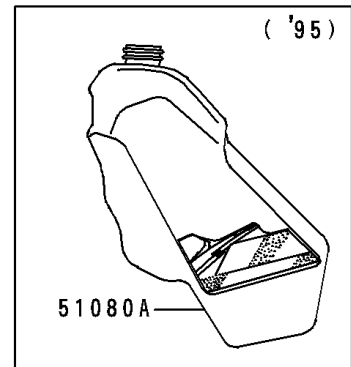

1994 KX500 PARTS DIAGRAM

Fuel Tank

F2410

1994 KX500 PARTS LIST

Fuel Tank

ITEM NAME	PART NUMBER	QUANTITY
BOLT-FLANGED-SMALL (Ref # 132)	132G0612	4
BOLT-FLANGED-SMALL (Ref # 132A)	132G0630	2
BOLT-UPSET-WSP (Ref # 187)	187B0616	2
GASKET,FUEL TANK CAP (Ref # 11060)	11060-1340	1
BRACKET-TANK (Ref # 32052)	32052-1169	2
TANK-COMP-FUEL,L.GREEN (Ref # 51001A)	51001-1473-6W	1
TAP-ASSY,FUEL (Ref # 51023)	51023-1115	1
CAP-TANK,FUEL (Ref # 51049)	51049-1089	1
SCREW,3X8 (Ref # 92009)	92009-1386	2
WASHER,6.5X24X2 (Ref # 92022)	92022-1690	2
COLLAR,6.8X10X17 (Ref # 92027)	92027-1833	2
RING-O,FUEL TAP LEVER (Ref # 92055)	92055-1299	1
RING-O,FUEL TAP PACKING (Ref # 92055A)	92055-1300	1
TUBE,5X9X350 (Ref # 92059)	92059-1265	1
BAND,FUEL TANK (Ref # 92072)	92072-1229	1
DAMPER (Ref # 92075)	92075-1660	2
DAMPER,FUEL TANK (Ref # 92075A)	92075-1987	1