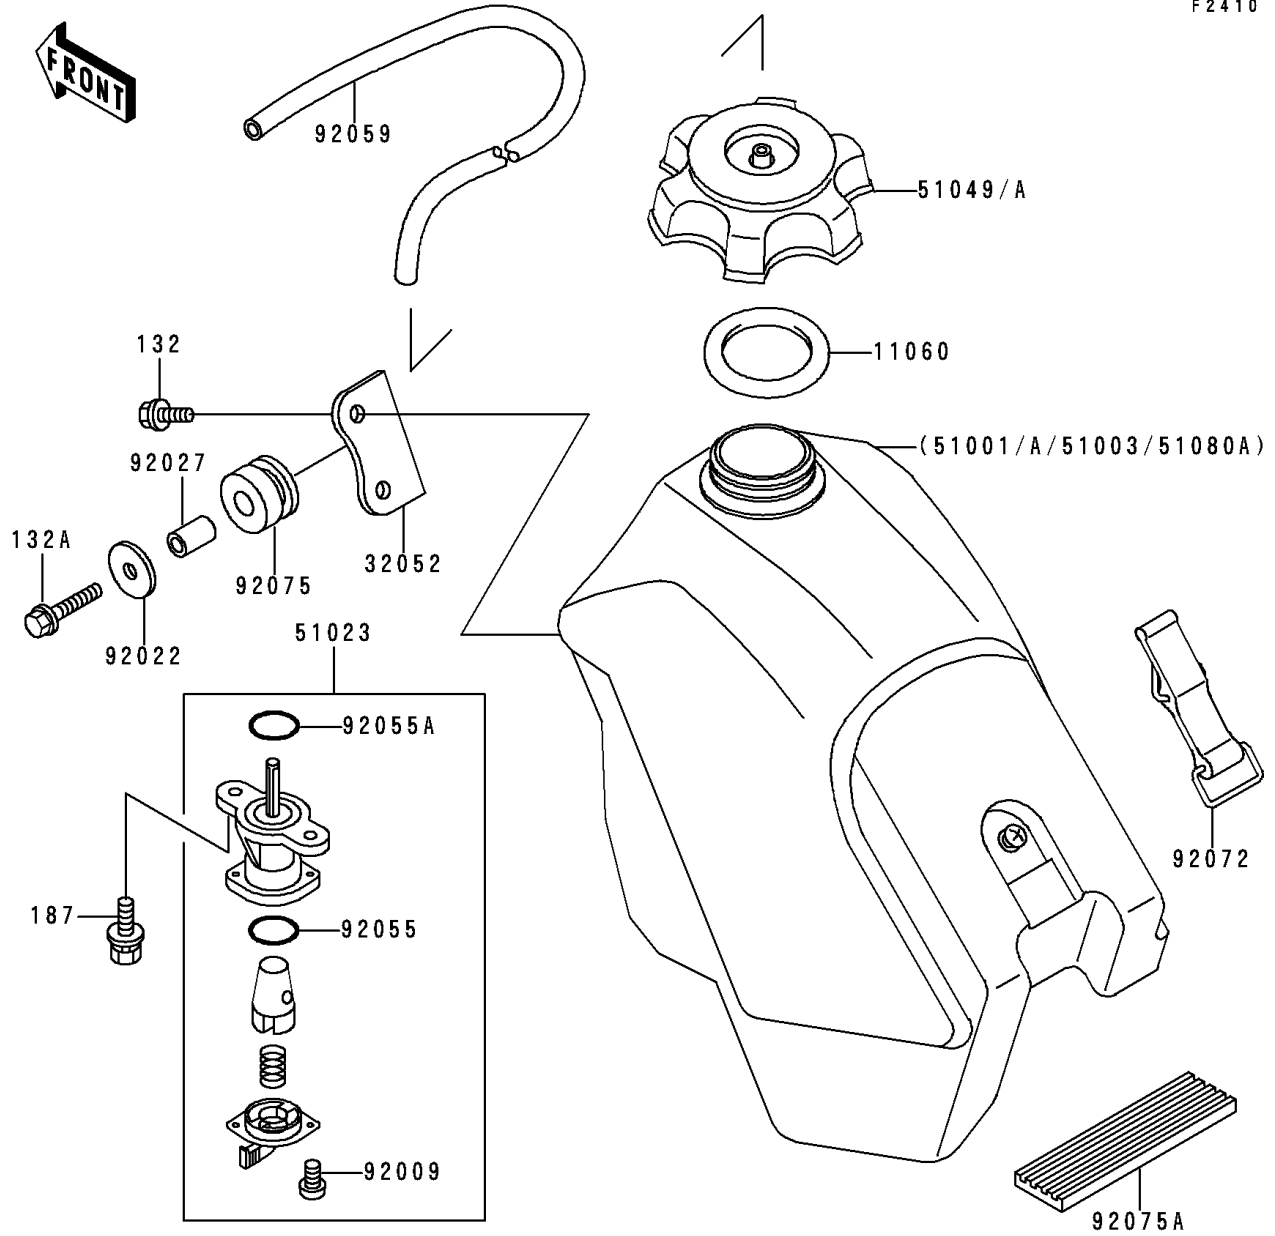

1994 KX500 PARTS DIAGRAM

Fuel Tank

F2410

1994 KX500 PARTS LIST

Fuel Tank

ITEM NAME	PART NUMBER	QUANTITY
BOLT-FLANGED-SMALL (Ref # 132)	132G0612	4
BOLT-FLANGED-SMALL (Ref # 132A)	132G0630	2
BOLT-UPSET-WSP (Ref # 187)	187B0616	2
GASKET,FUEL TANK CAP (Ref # 11060)	11060-1340	1
BRACKET-TANK (Ref # 32052)	32052-1169	2
TANK-COMP-FUEL,L.GREEN (Ref # 51001A)	51001-1473-6W	1
TAP-ASSY,FUEL (Ref # 51023)	51023-1115	1
CAP-TANK,FUEL (Ref # 51049)	51049-1089	1
SCREW,3X8 (Ref # 92009)	92009-1386	2
WASHER,6.5X24X2 (Ref # 92022)	92022-1690	2
COLLAR,6.8X10X17 (Ref # 92027)	92027-1833	2
RING-O,FUEL TAP LEVER (Ref # 92055)	92055-1299	1
RING-O,FUEL TAP PACKING (Ref # 92055A)	92055-1300	1
TUBE,5X9X350 (Ref # 92059)	92059-1265	1
BAND,FUEL TANK (Ref # 92072)	92072-1229	1
DAMPER (Ref # 92075)	92075-1660	2
DAMPER,FUEL TANK (Ref # 92075A)	92075-1987	1