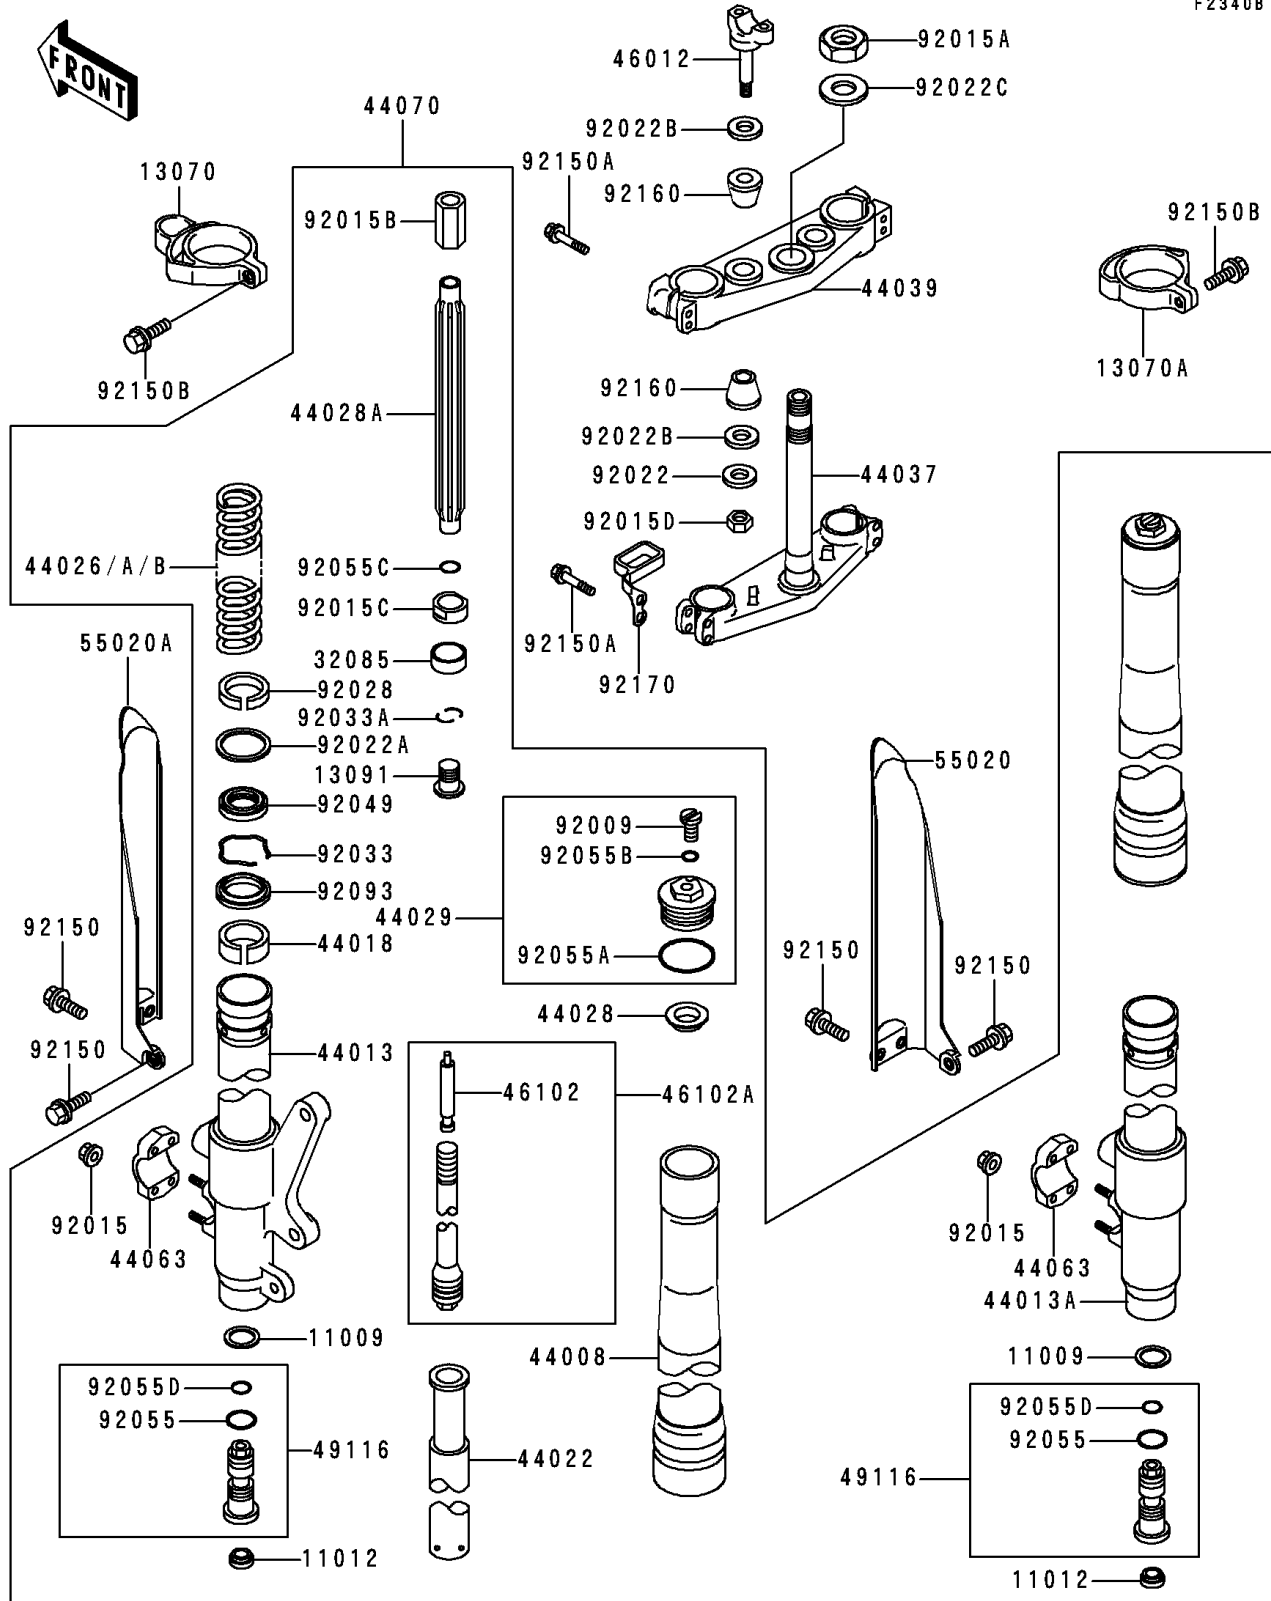

1996 KX500 PARTS DIAGRAM

Front Fork(KX500-E8)

F2340B