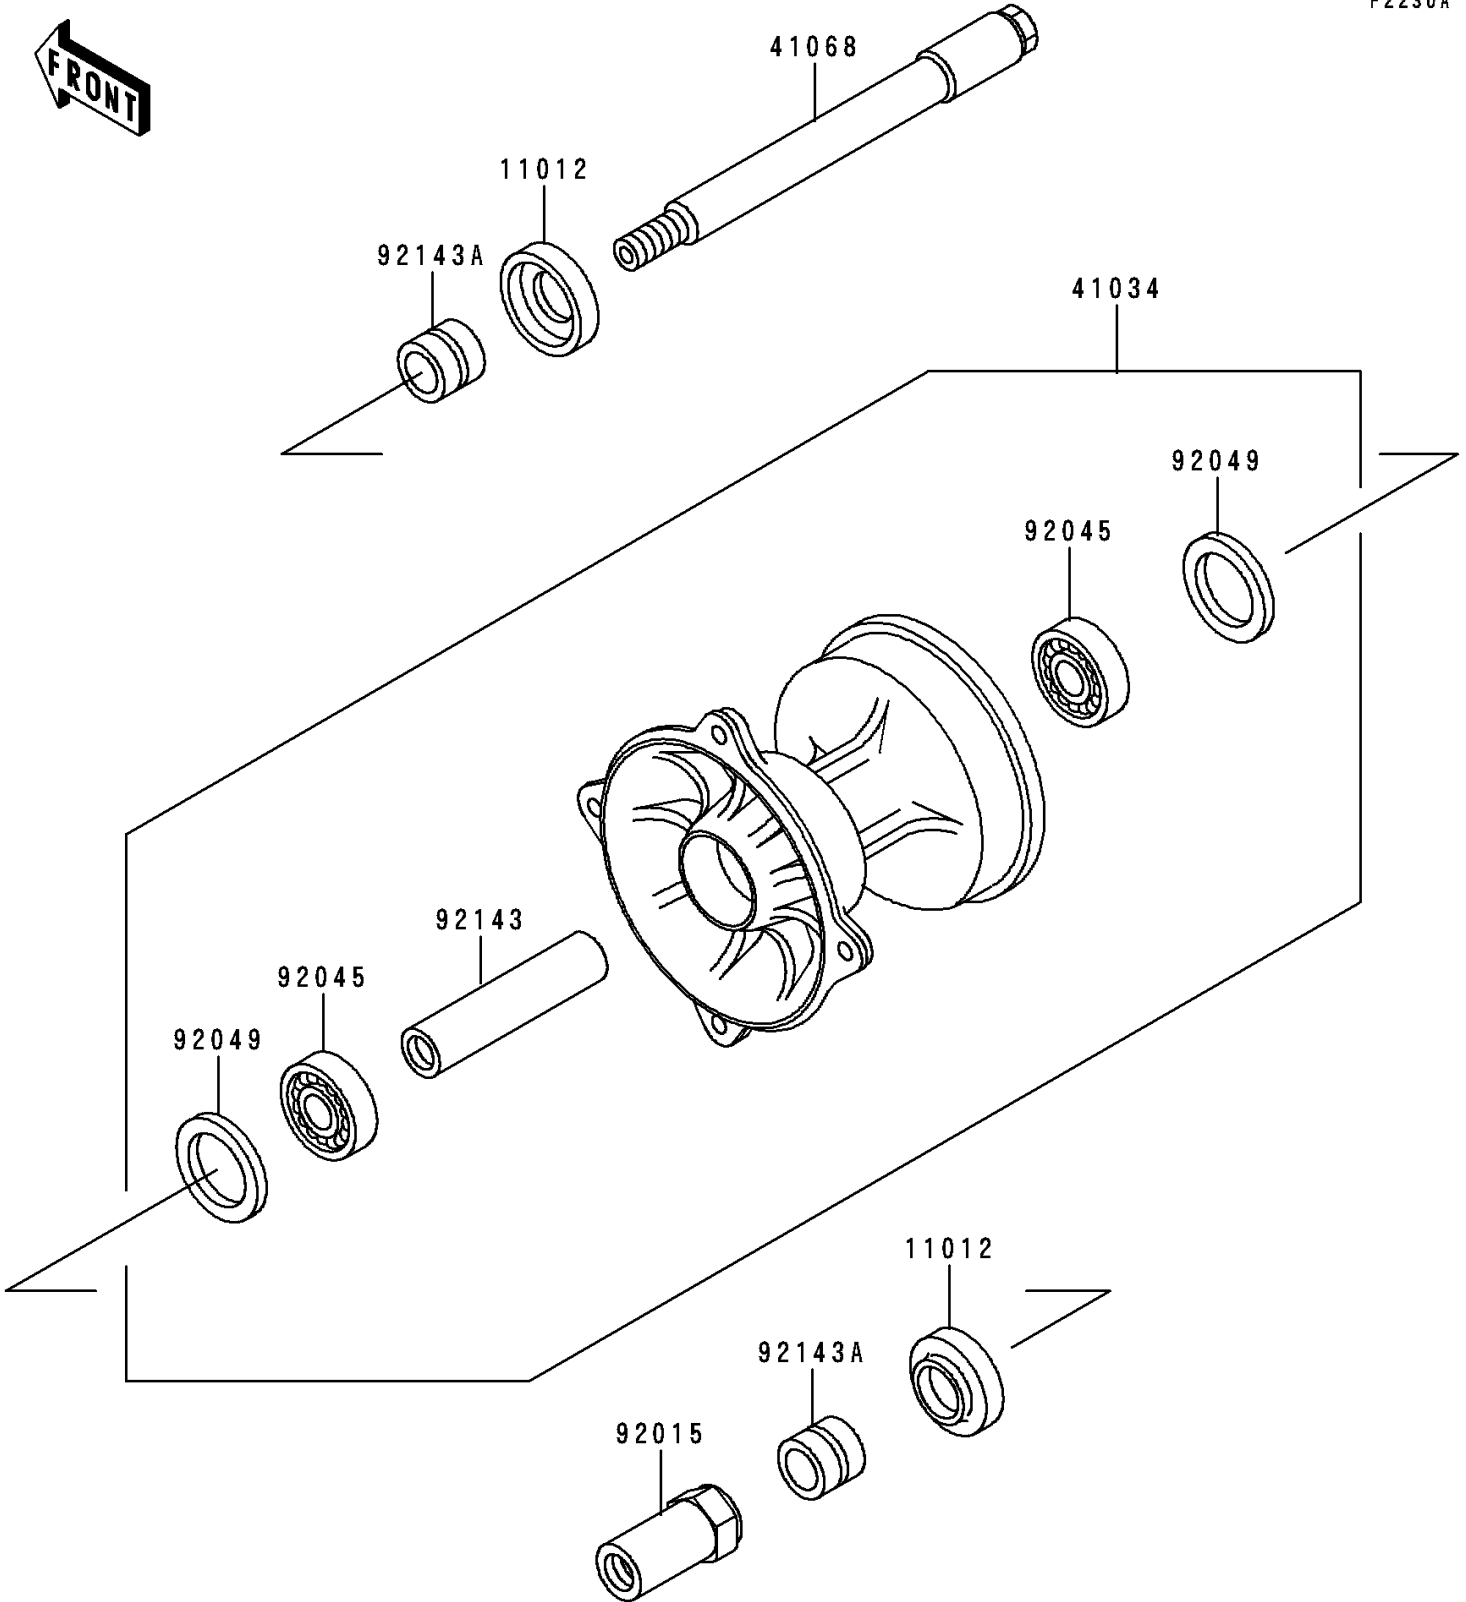

1995 KX500 PARTS DIAGRAM

Front Hub(KX500-E6/E7/E8)

F2230A

1995 KX500 PARTS LIST

Front Hub(KX500-E6/E7/E8)

ITEM NAME	PART NUMBER	QUANTITY
CAP,AXLE (Ref # 11012)	11012-1581	2
DRUM-ASSY,FRONT BRAKE (Ref # 41034)	41034-1226	1
AXLE,FR (Ref # 41068)	41068-1342	1
NUT,AXLE,18MM (Ref # 92015)	92015-1884	1
BEARING-BALL,69042RS (Ref # 92045)	92045-1284	2
SEAL-OIL,BJNC-2 25X37X5 (Ref # 92049)	92049-1403	2
COLLAR,FR BRAKE DRUM,L=72 (Ref # 92143)	92143-1580	1
COLLAR,FR AXLE,L=20 (Ref # 92143A)	92143-1581	2