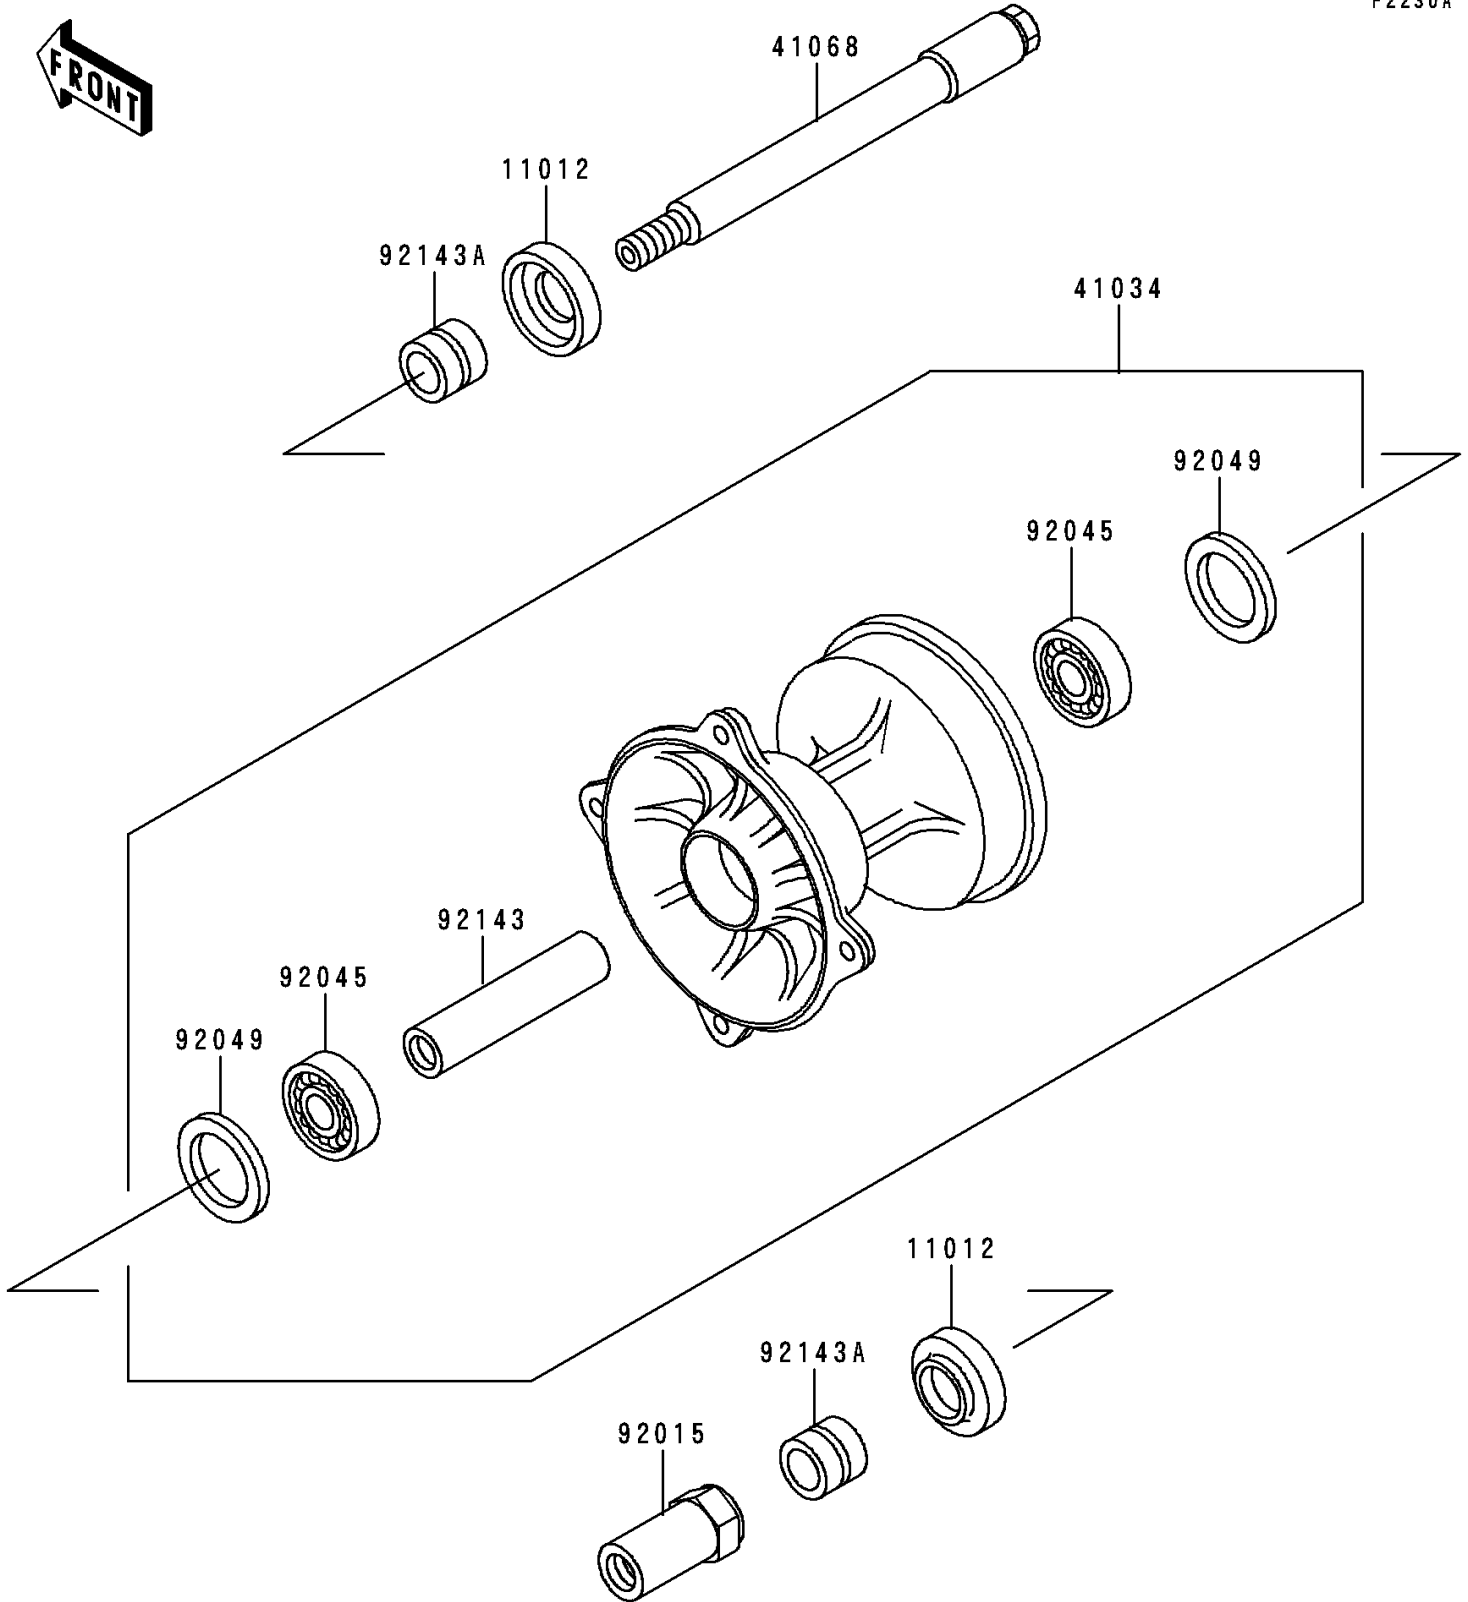

1994 KX500 PARTS DIAGRAM

Front Hub(KX500-E6/E7/E8)

F2230A

1994 KX500 PARTS LIST

Front Hub(KX500-E6/E7/E8)

| ITEM NAME | PART NUMBER | QUANTITY |
|---|-------------|----------|
| CAP,AXLE (Ref # 11012) | 11012-1581 | 2 |
| DRUM-ASSY,FRONT BRAKE (Ref # 41034) | 41034-1226 | 1 |
| AXLE,FR (Ref # 41068) | 41068-1342 | 1 |
| NUT,AXLE,18MM (Ref # 92015) | 92015-1884 | 1 |
| BEARING-BALL,69042RS (Ref # 92045) | 92045-1284 | 2 |
| SEAL-OIL,BJNC-2 25X37X5 (Ref # 92049) | 92049-1403 | 2 |
| COLLAR,FR BRAKE DRUM,L=72 (Ref # 92143) | 92143-1580 | 1 |
| COLLAR,FR AXLE,L=20 (Ref # 92143A) | 92143-1581 | 2 |