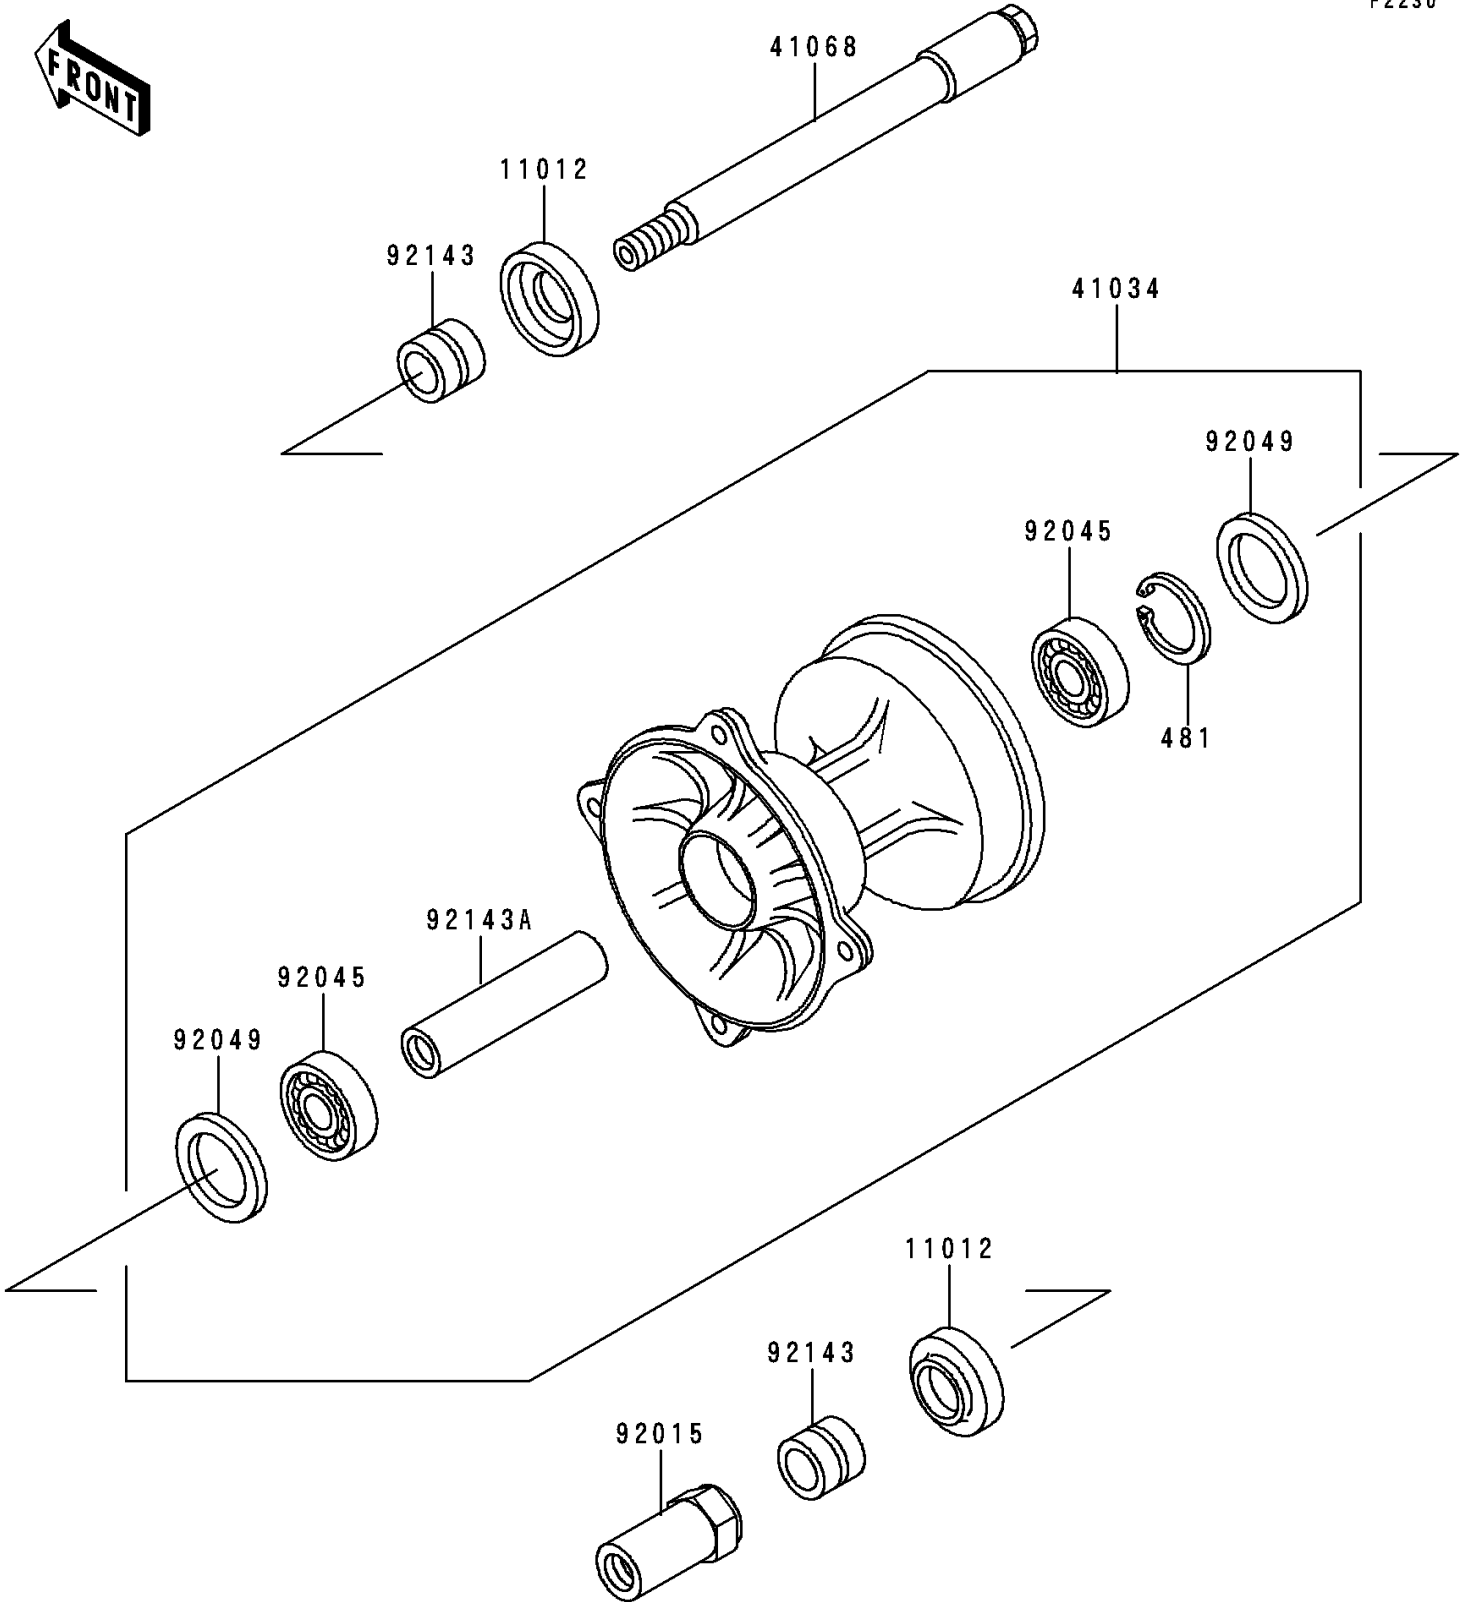

1992 KX500 PARTS DIAGRAM

Front Hub(KX500-E4/E5)

F2230

1992 KX500 PARTS LIST

Front Hub(KX500-E4/E5)

ITEM NAME	PART NUMBER	QUANTITY
CIRCLIP-TYPE-C,40MM (Ref # 481)	481J4000	1
CAP,FRONT AXLE (Ref # 11012)	11012-1580	2
DRUM-ASSY,FRONT BRAKE (Ref # 41034)	41034-1204	1
AXLE,FR (Ref # 41068)	41068-1310	1
NUT,AXLE (Ref # 92015)	92015-1815	1
BEARING-BALL,6203LLX7V2 (Ref # 92045)	92045-1238	2
SEAL-OIL,BSNC2 22404 (Ref # 92049)	92049-1204	2
COLLAR,FR AXLE,L=18 (Ref # 92143)	92143-1297	2
COLLAR,FR BRAKE DRUM,L=68 (Ref # 92143A)	92143-1401	1