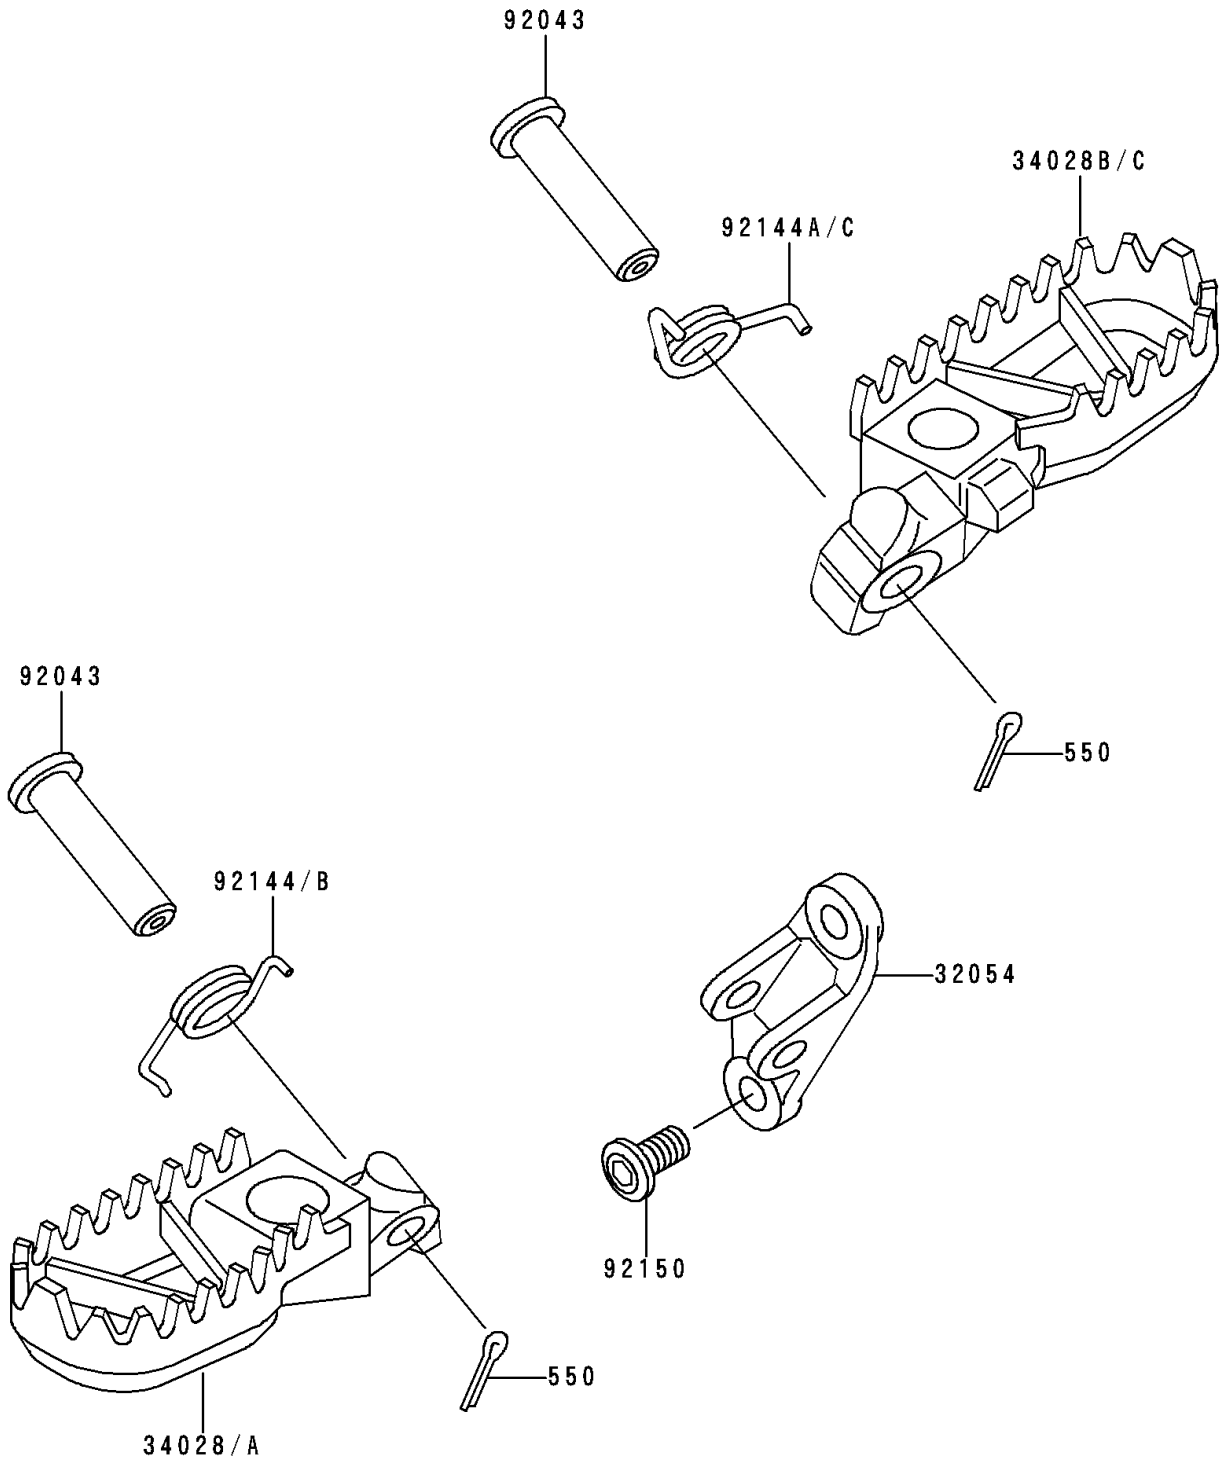

1994 KX500 PARTS DIAGRAM

Footrests

F2160

1994 KX500 PARTS LIST

Footrests

ITEM NAME	PART NUMBER	QUANTITY
PIN-COTTER,3.0X20 (Ref # 550)	550S3020	2
BRACKET-STEP (Ref # 32054)	32054-1168	1
STEP,LH,SILVER NO.25 (Ref # 34028A)	34028-1332-CE	1
STEP,RH,SILVER NO.25 (Ref # 34028C)	34028-1365-CE	1
PIN,10X45.5 (Ref # 92043)	92043-1372	2
SPRING,STEP,LH (Ref # 92144)	92144-1511	1
SPRING,STEP,RH (Ref # 92144A)	92144-1512	1
BOLT,SOCKET,10X20 (Ref # 92150)	92150-1255	2