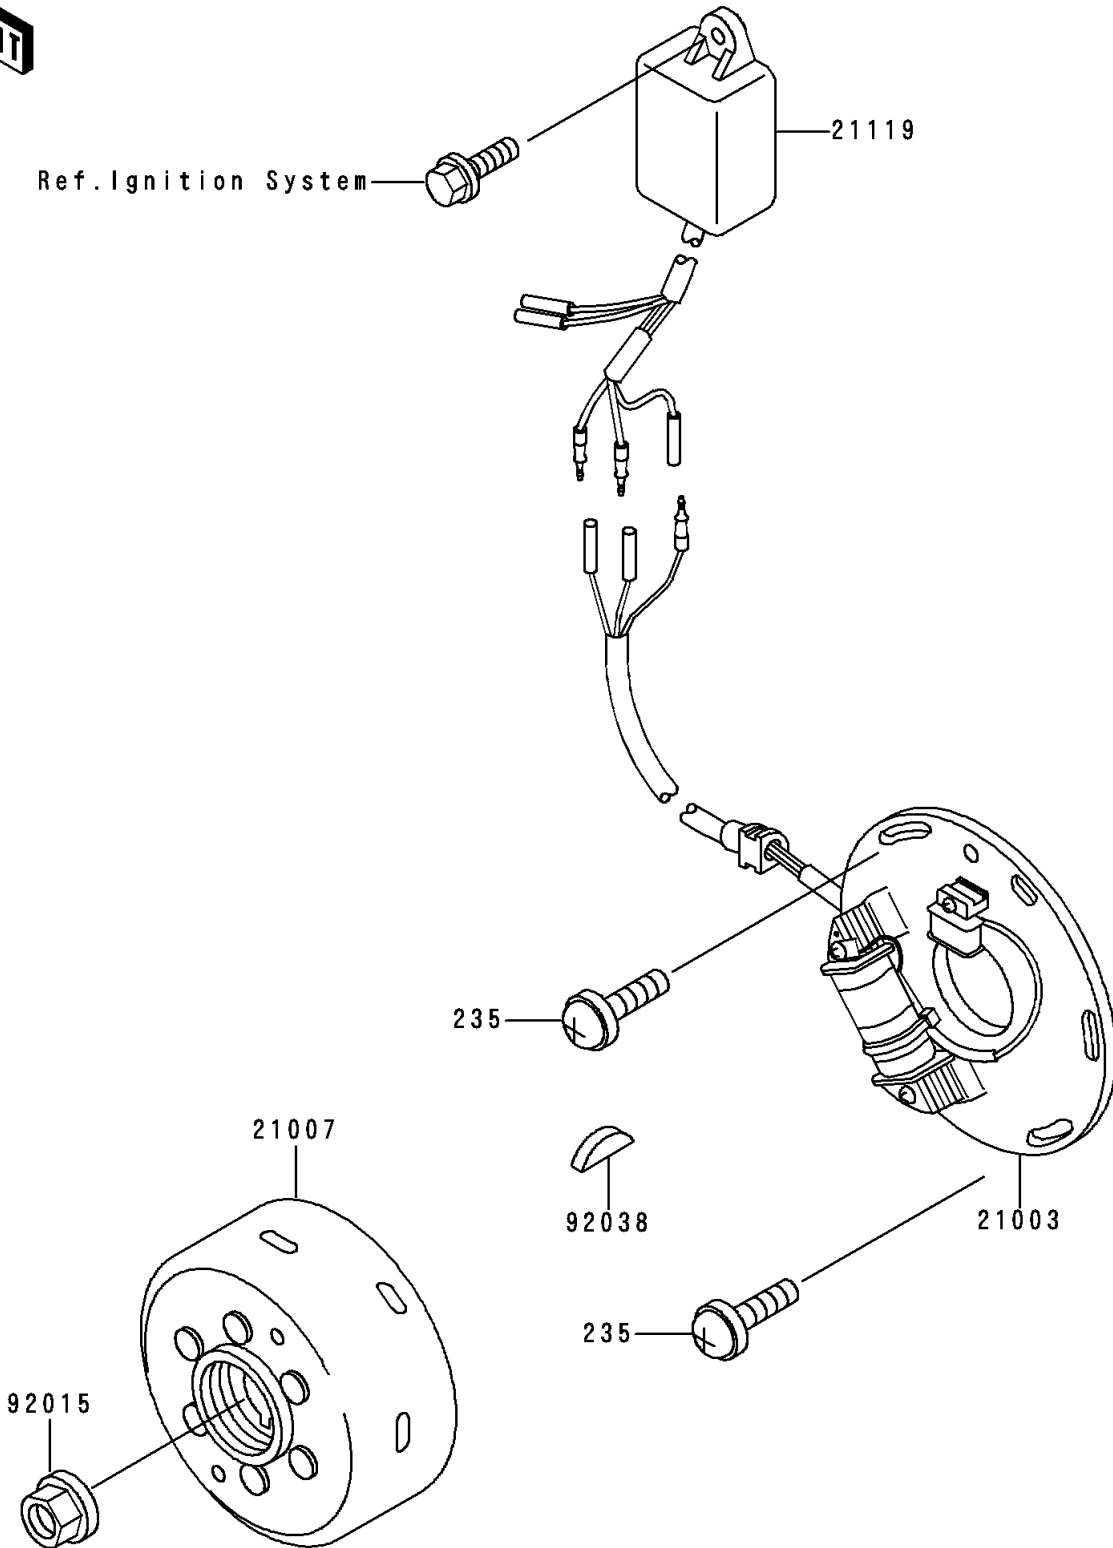

1995 KX500 PARTS DIAGRAM

Generator

E1810

1995 KX500 PARTS LIST

Generator

ITEM NAME	PART NUMBER	QUANTITY
SCREW-PAN-WP-CROS (Ref # 235)	235B0616	2
STATOR (Ref # 21003)	21003-1242	1
ROTOR,MAGNETO (Ref # 21007)	21007-1241	1
IGNITER (Ref # 21119)	21119-1267	1
NUT,FLANGED,12MM (Ref # 92015)	92015-1156	1
KEY,WOODRUFF (Ref # 92038)	92038-001	1