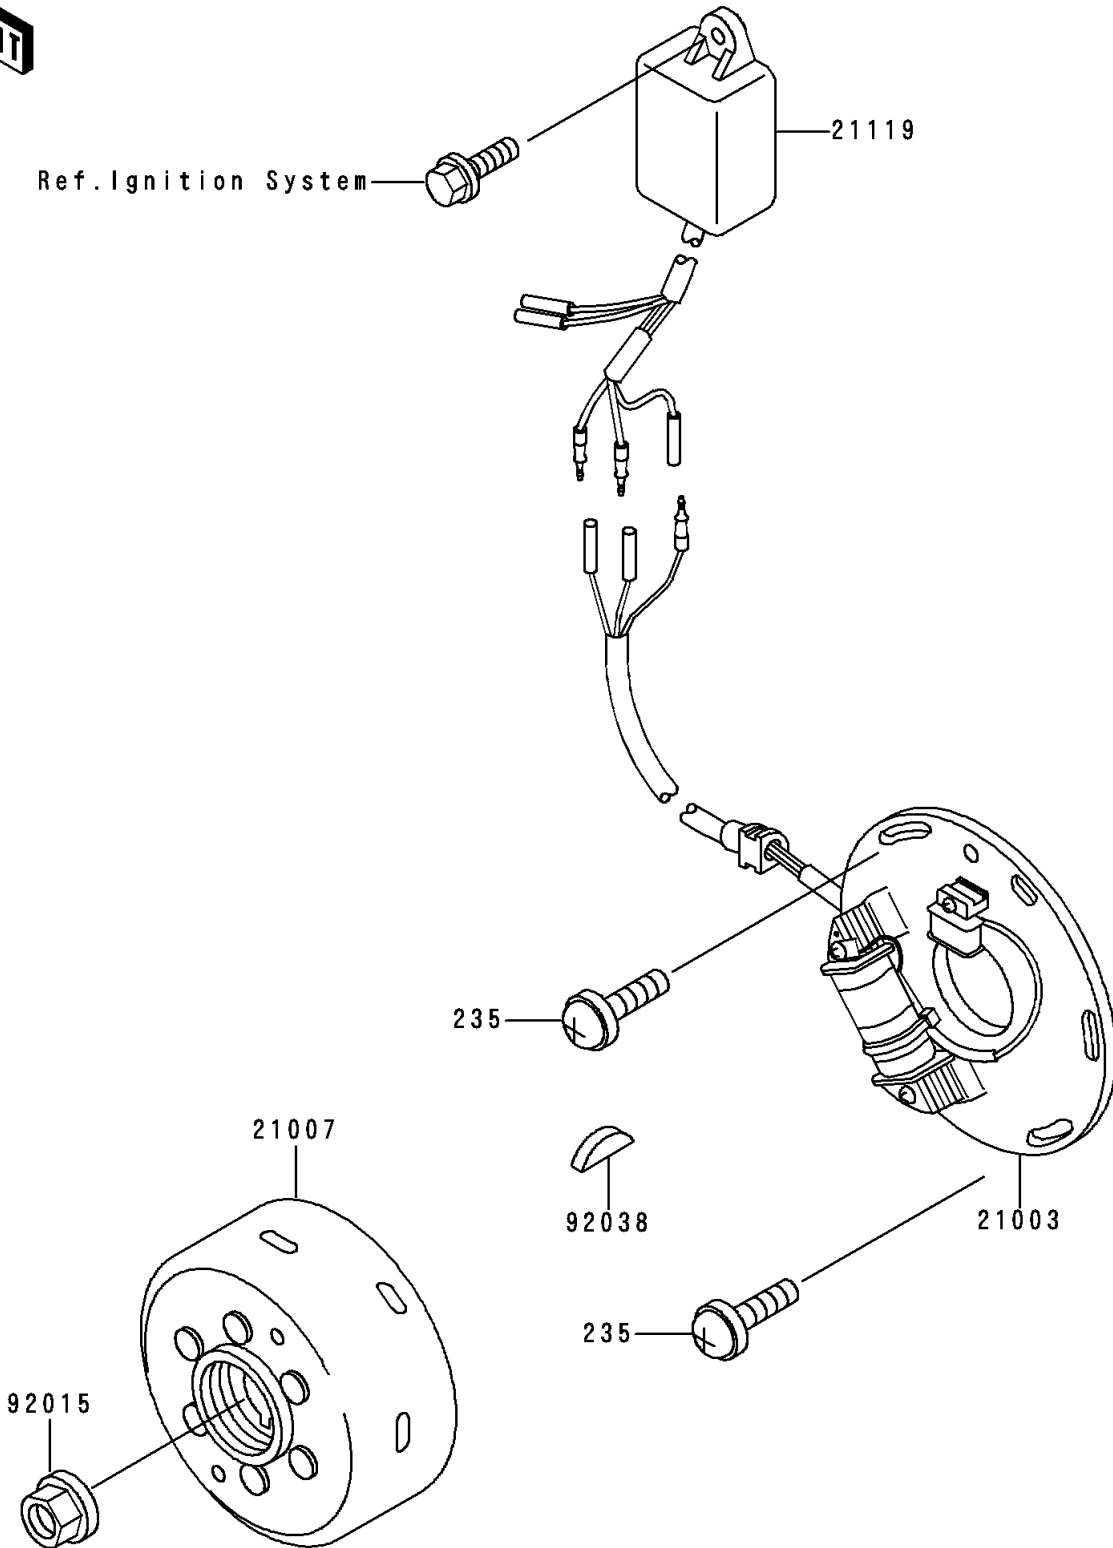

1994 KX500 PARTS DIAGRAM

Generator

E1810

1994 KX500 PARTS LIST

Generator

ITEM NAME	PART NUMBER	QUANTITY
SCREW-PAN-WP-CROS (Ref # 235)	235B0616	2
STATOR (Ref # 21003)	21003-1242	1
ROTOR,MAGNETO (Ref # 21007)	21007-1241	1
IGNITER (Ref # 21119)	21119-1267	1
NUT,FLANGED,12MM (Ref # 92015)	92015-1156	1
KEY,WOODRUFF (Ref # 92038)	92038-001	1