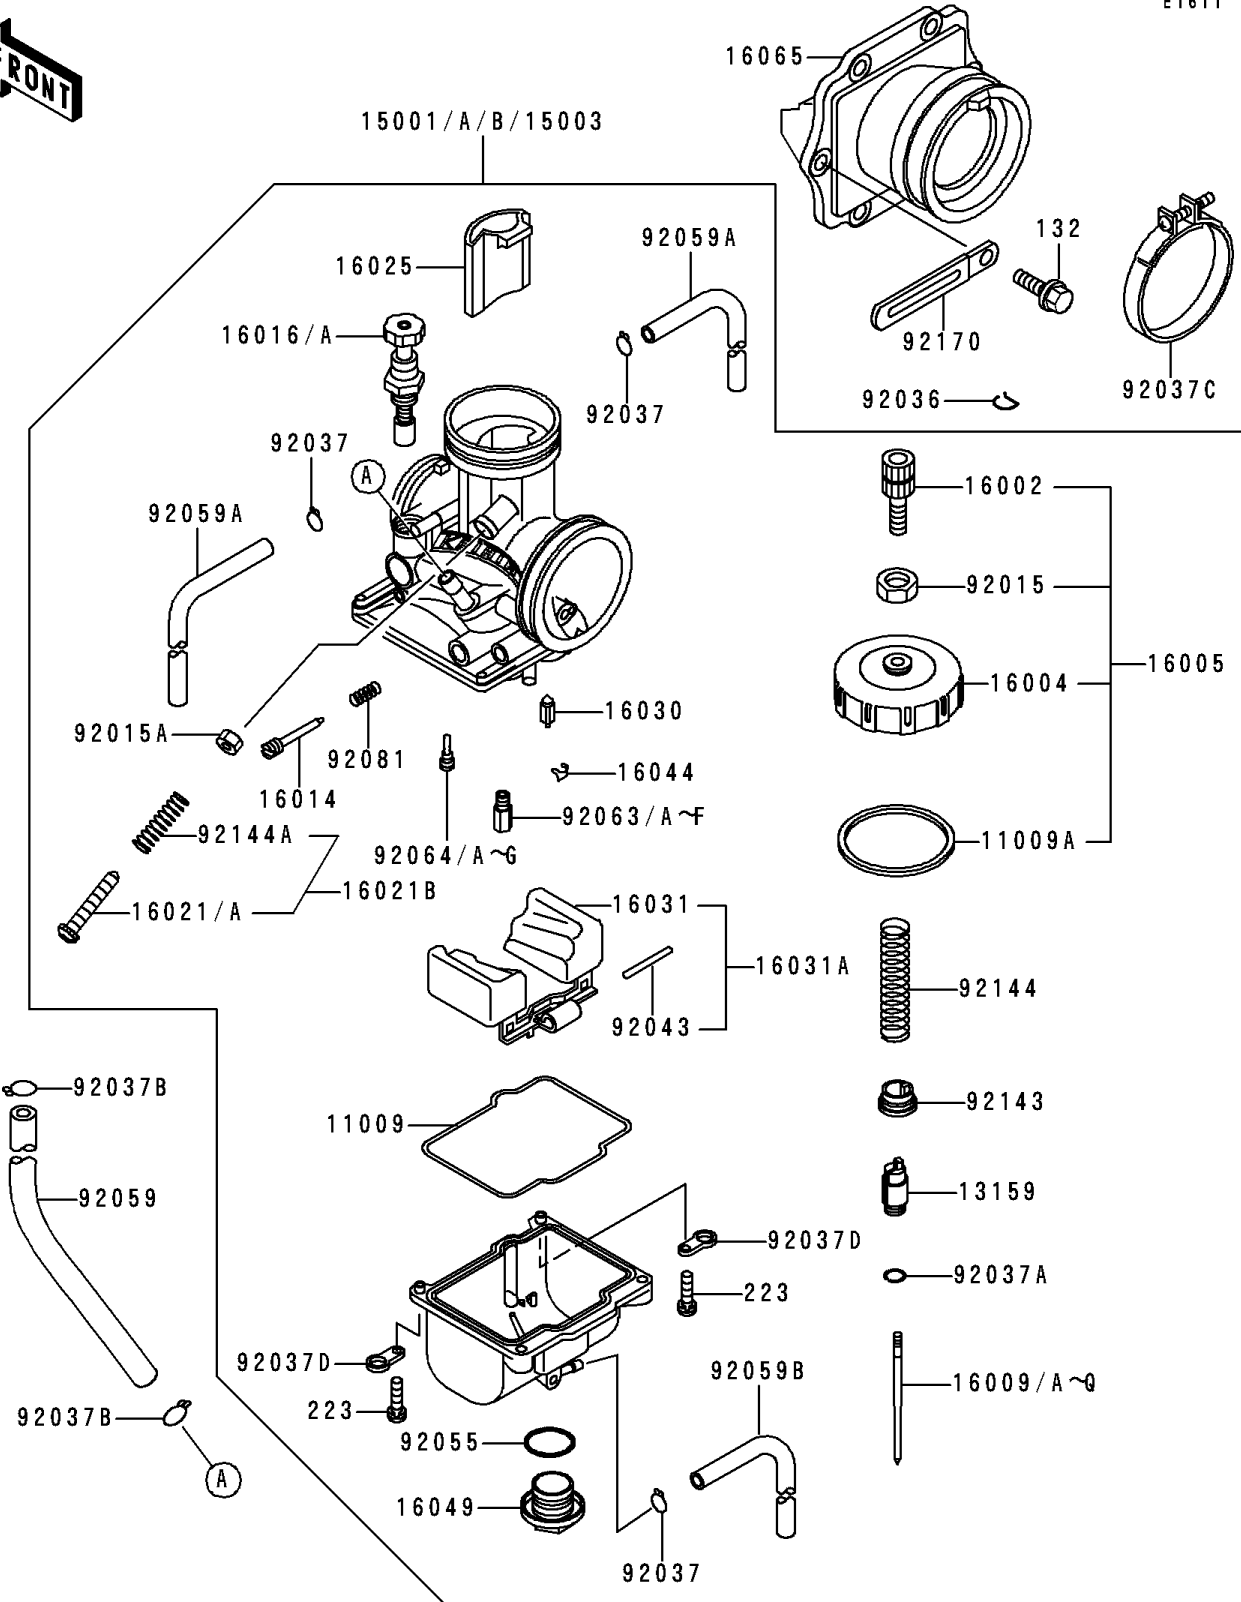

1995 KX500 PARTS DIAGRAM

Carburetor

E1611