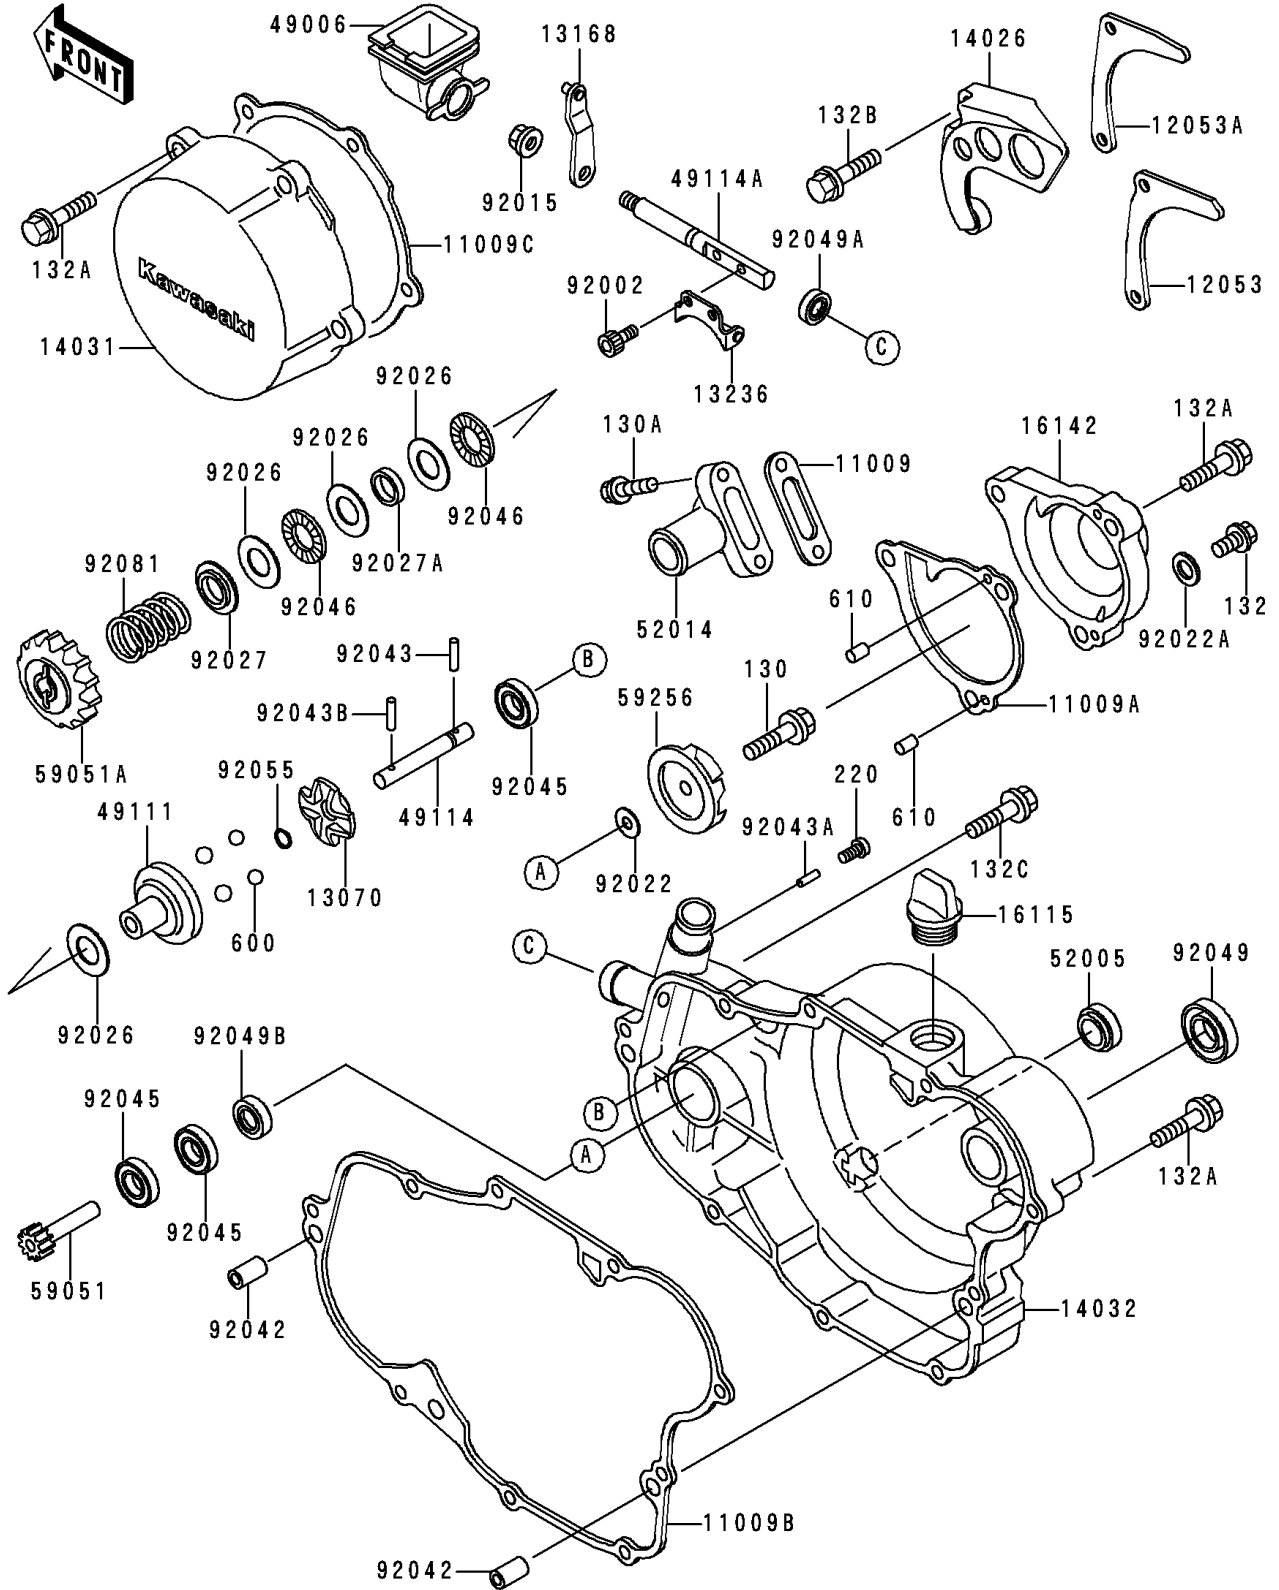

1995 KX500 PARTS DIAGRAM

Engine Cover(s)

E1431

1995 KX500 PARTS LIST

Engine Cover(s)

ITEM NAME	PART NUMBER	QUANTITY
GASKET,ELBOW (Ref # 11009)	11009-1952	1
GASKET,WATER PUMP COVER (Ref # 11009A)	11009-1962	1
GASKET,CLUTCH COVER (Ref # 11009B)	11009-1963	1
GASKET,GENERATOR COVER (Ref # 11009C)	11009-1964	1
GUIDE-CHAIN (Ref # 12053)	12053-1172	1
GUIDE-CHAIN (Ref # 12053A)	12053-1206	1
GUIDE (Ref # 13070)	13070-1122	1
LEVER,GOVERNOR (Ref # 13168)	13168-1497	1
LEVER-COMP,GOVERNOR (Ref # 13236)	13236-1250	1
COVER-CHAIN (Ref # 14026)	14026-1174	1
COVER-GENERATOR (Ref # 14031)	14031-1220	1
COVER-CLUTCH (Ref # 14032)	14032-1245	1
CAP-OIL FILLER (Ref # 16115)	16115-018	1
COVER-PUMP (Ref # 16142)	16142-1086	1
BOOT (Ref # 49006)	49006-1179	1
HOLDER-GOVERNOR WEIGHT (Ref # 49111)	49111-1052	1
SHAFT-GOVERNOR (Ref # 49114)	49114-1058	1
SHAFT-GOVERNOR (Ref # 49114A)	49114-1065	1
GAUGE,OIL LEVEL (Ref # 52005)	52005-1055	1
ELBOW (Ref # 52014)	52014-1067	1
GEAR-SPUR,WATER PUMP,11T (Ref # 59051)	59051-1129	1
GEAR-SPUR,GOVERNOR (Ref # 59051A)	59051-1213	1
IMPELLER (Ref # 59256)	59256-1065	1
BOLT,SOCKET,4X8 (Ref # 92002)	92002-1403	2
NUT,FLANGED,6MM (Ref # 92015)	92015-1193	1
WASHER,5.2X13X1 (Ref # 92022)	92022-1380	1
WASHER,6.2X11X1 (Ref # 92022A)	92022-304	1
SPACER,15X28X1 (Ref # 92026)	92026-1238	4
COLLAR (Ref # 92027)	92027-1838	1