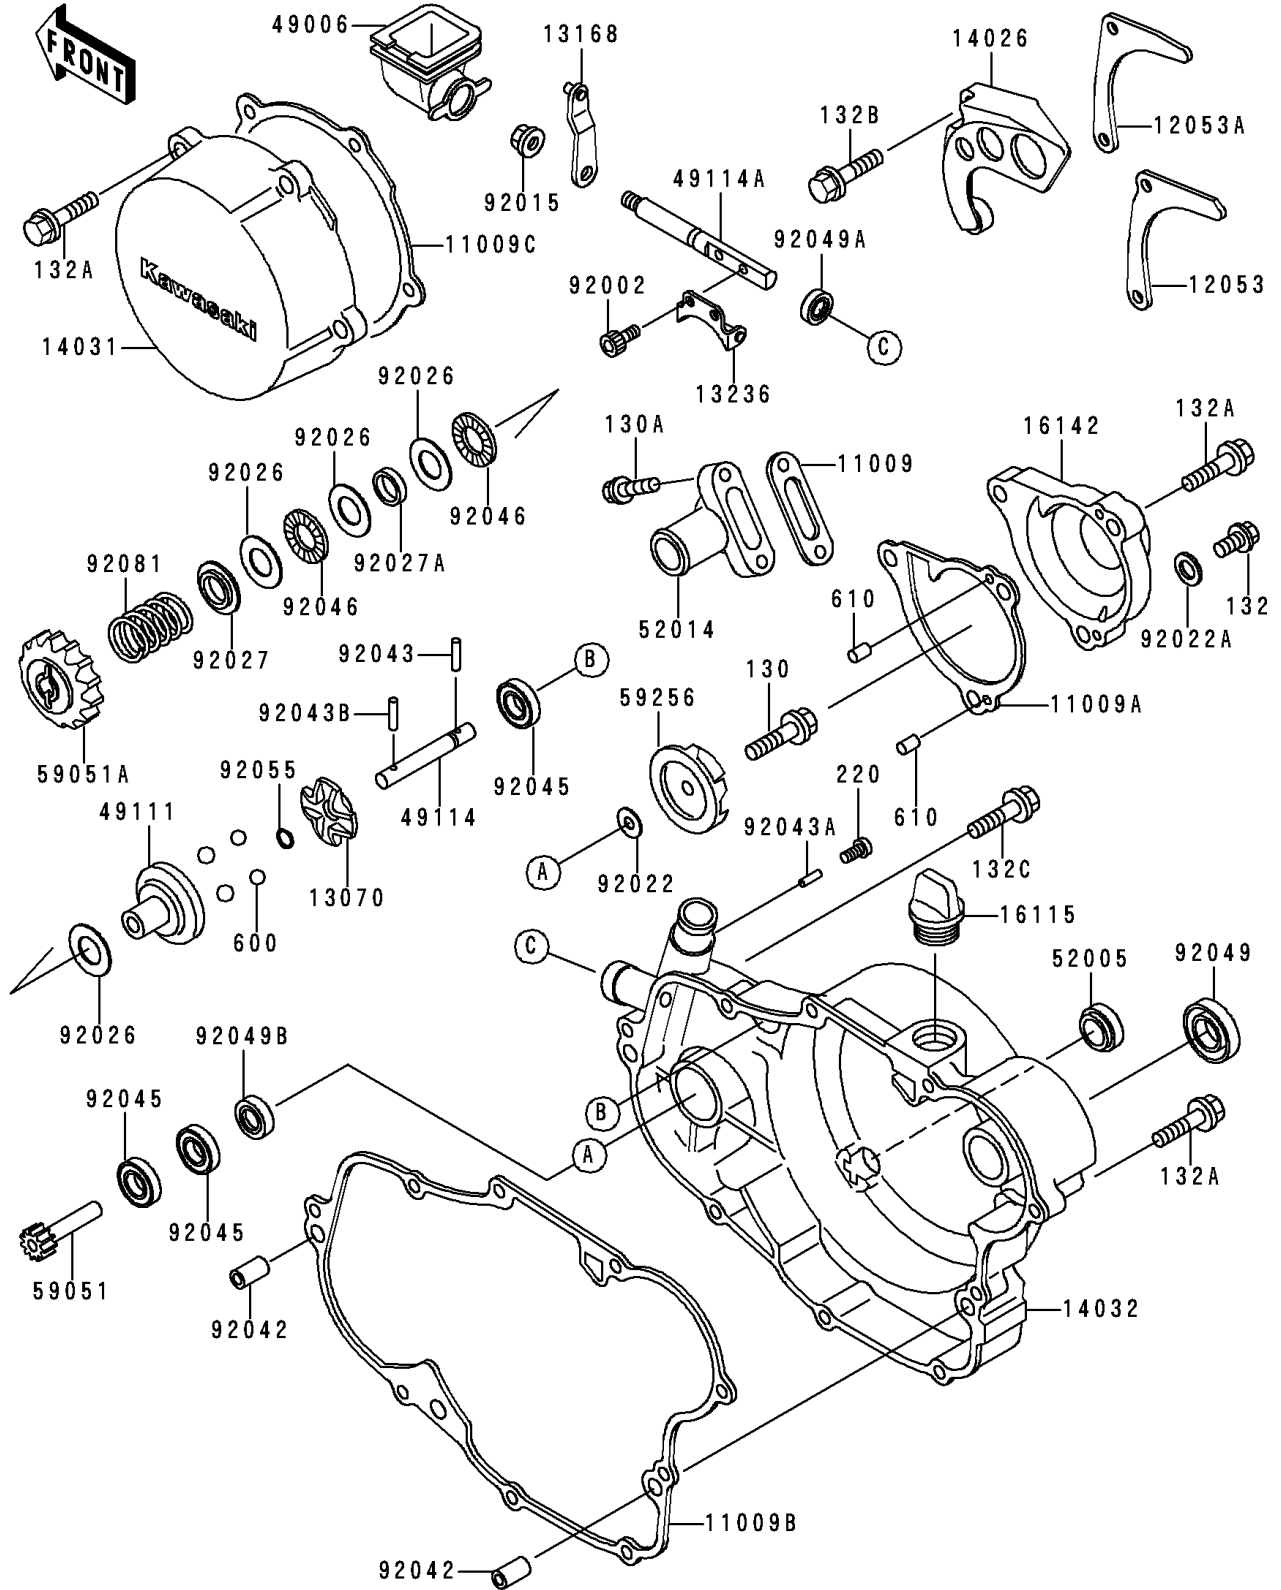

1996 KX500 PARTS DIAGRAM

Engine Cover(s)

E1431

1996 KX500 PARTS LIST

Engine Cover(s)

ITEM NAME	PART NUMBER	QUANTITY
GASKET,ELBOW (Ref # 11009)	11009-1952	1
GASKET,WATER PUMP COVER (Ref # 11009A)	11009-1962	1
GASKET,CLUTCH COVER (Ref # 11009B)	11009-1963	1
GASKET,GENERATOR COVER (Ref # 11009C)	11009-1964	1
GUIDE-CHAIN (Ref # 12053)	12053-1172	1
GUIDE-CHAIN (Ref # 12053A)	12053-1206	1
GUIDE (Ref # 13070)	13070-1122	1
LEVER,GOVERNOR (Ref # 13168)	13168-1497	1
LEVER-COMP,GOVERNOR (Ref # 13236)	13236-1250	1
COVER-CHAIN (Ref # 14026)	14026-1174	1
COVER-GENERATOR (Ref # 14031)	14031-1220	1
COVER-CLUTCH (Ref # 14032)	14032-1245	1
CAP-OIL FILLER (Ref # 16115)	16115-018	1
COVER-PUMP (Ref # 16142)	16142-1086	1
BOOT (Ref # 49006)	49006-1179	1
HOLDER-GOVERNOR WEIGHT (Ref # 49111)	49111-1052	1
SHAFT-GOVERNOR (Ref # 49114)	49114-1058	1
SHAFT-GOVERNOR (Ref # 49114A)	49114-1065	1
GAUGE,OIL LEVEL (Ref # 52005)	52005-1055	1
ELBOW (Ref # 52014)	52014-1067	1
GEAR-SPUR,WATER PUMP,11T (Ref # 59051)	59051-1129	1
GEAR-SPUR,GOVERNOR (Ref # 59051A)	59051-1213	1
IMPELLER (Ref # 59256)	59256-1065	1
BOLT,SOCKET,4X8 (Ref # 92002)	92002-1403	2
NUT,FLANGED,6MM (Ref # 92015)	92015-1193	1
WASHER,5.2X13X1 (Ref # 92022)	92022-1380	1
WASHER,6.2X11X1 (Ref # 92022A)	92022-304	1
SPACER,15X28X1 (Ref # 92026)	92026-1238	4
COLLAR (Ref # 92027)	92027-1838	1