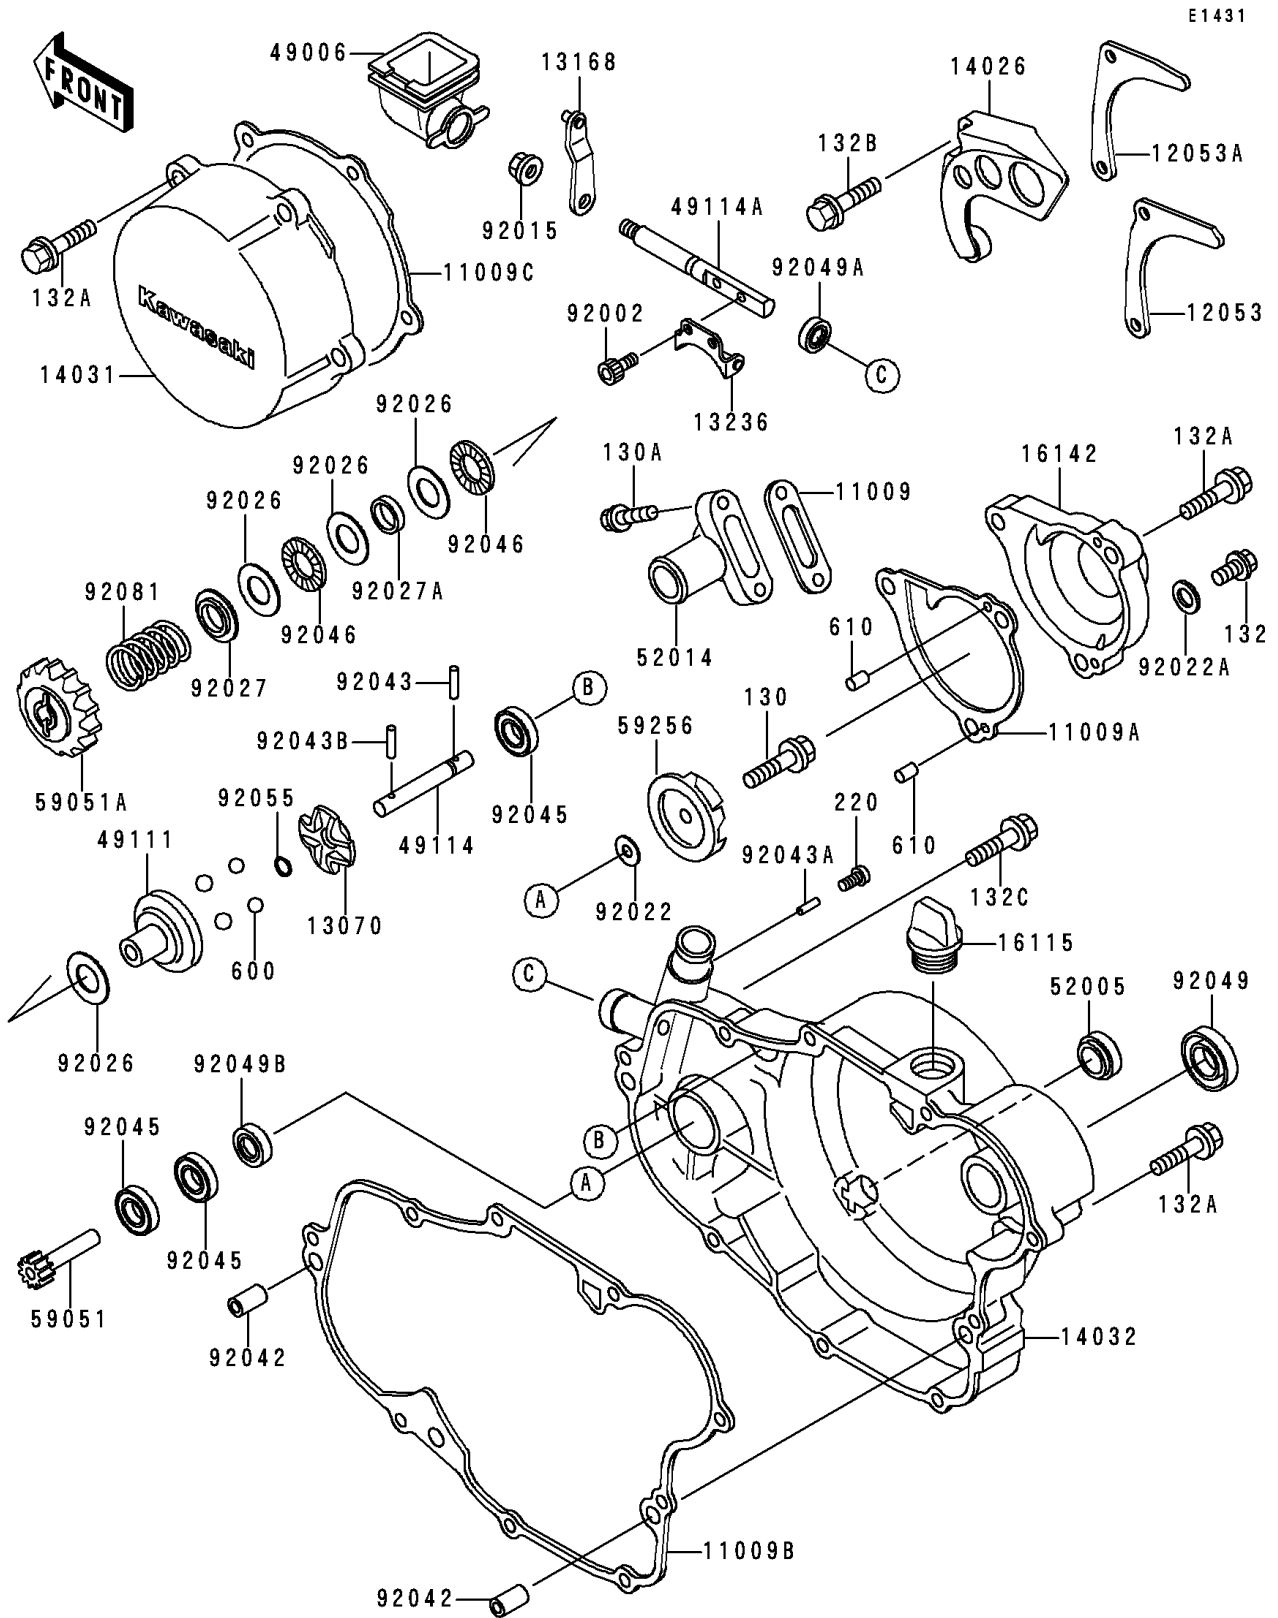

# 1994 KX500 PARTS LIST

Engine Cover(s)

ITEM NAME	PART NUMBER	QUANTITY
GASKET,ELBOW (Ref # 11009)	11009-1952	1
GASKET,WATER PUMP COVER (Ref # 11009A)	11009-1962	1
GASKET,CLUTCH COVER (Ref # 11009B)	11009-1963	1
GASKET,GENERATOR COVER (Ref # 11009C)	11009-1964	1
GUIDE-CHAIN (Ref # 12053)	12053-1172	1
GUIDE-CHAIN (Ref # 12053A)	12053-1206	1
GUIDE (Ref # 13070)	13070-1122	1
LEVER,GOVERNOR (Ref # 13168)	13168-1497	1
LEVER-COMP,GOVERNOR (Ref # 13236)	13236-1250	1
COVER-CHAIN (Ref # 14026)	14026-1174	1
COVER-GENERATOR (Ref # 14031)	14031-1220	1
COVER-CLUTCH (Ref # 14032)	14032-1245	1
CAP-OIL FILLER (Ref # 16115)	16115-018	1
COVER-PUMP (Ref # 16142)	16142-1086	1
BOOT (Ref # 49006)	49006-1179	1
HOLDER-GOVERNOR WEIGHT (Ref # 49111)	49111-1052	1
SHAFT-GOVERNOR (Ref # 49114)	49114-1058	1
SHAFT-GOVERNOR (Ref # 49114A)	49114-1065	1
GAUGE,OIL LEVEL (Ref # 52005)	52005-1055	1
ELBOW (Ref # 52014)	52014-1067	1
GEAR-SPUR,WATER PUMP,11T (Ref # 59051)	59051-1129	1
GEAR-SPUR,GOVERNOR (Ref # 59051A)	59051-1213	1
IMPELLER (Ref # 59256)	59256-1065	1
BOLT,SOCKET,4X8 (Ref # 92002)	92002-1403	2
NUT,FLANGED,6MM (Ref # 92015)	92015-1193	1
WASHER,5.2X13X1 (Ref # 92022)	92022-1380	1
WASHER,6.2X11X1 (Ref # 92022A)	92022-304	1
SPACER,15X28X1 (Ref # 92026)	92026-1238	4
COLLAR (Ref # 92027)	92027-1838	1