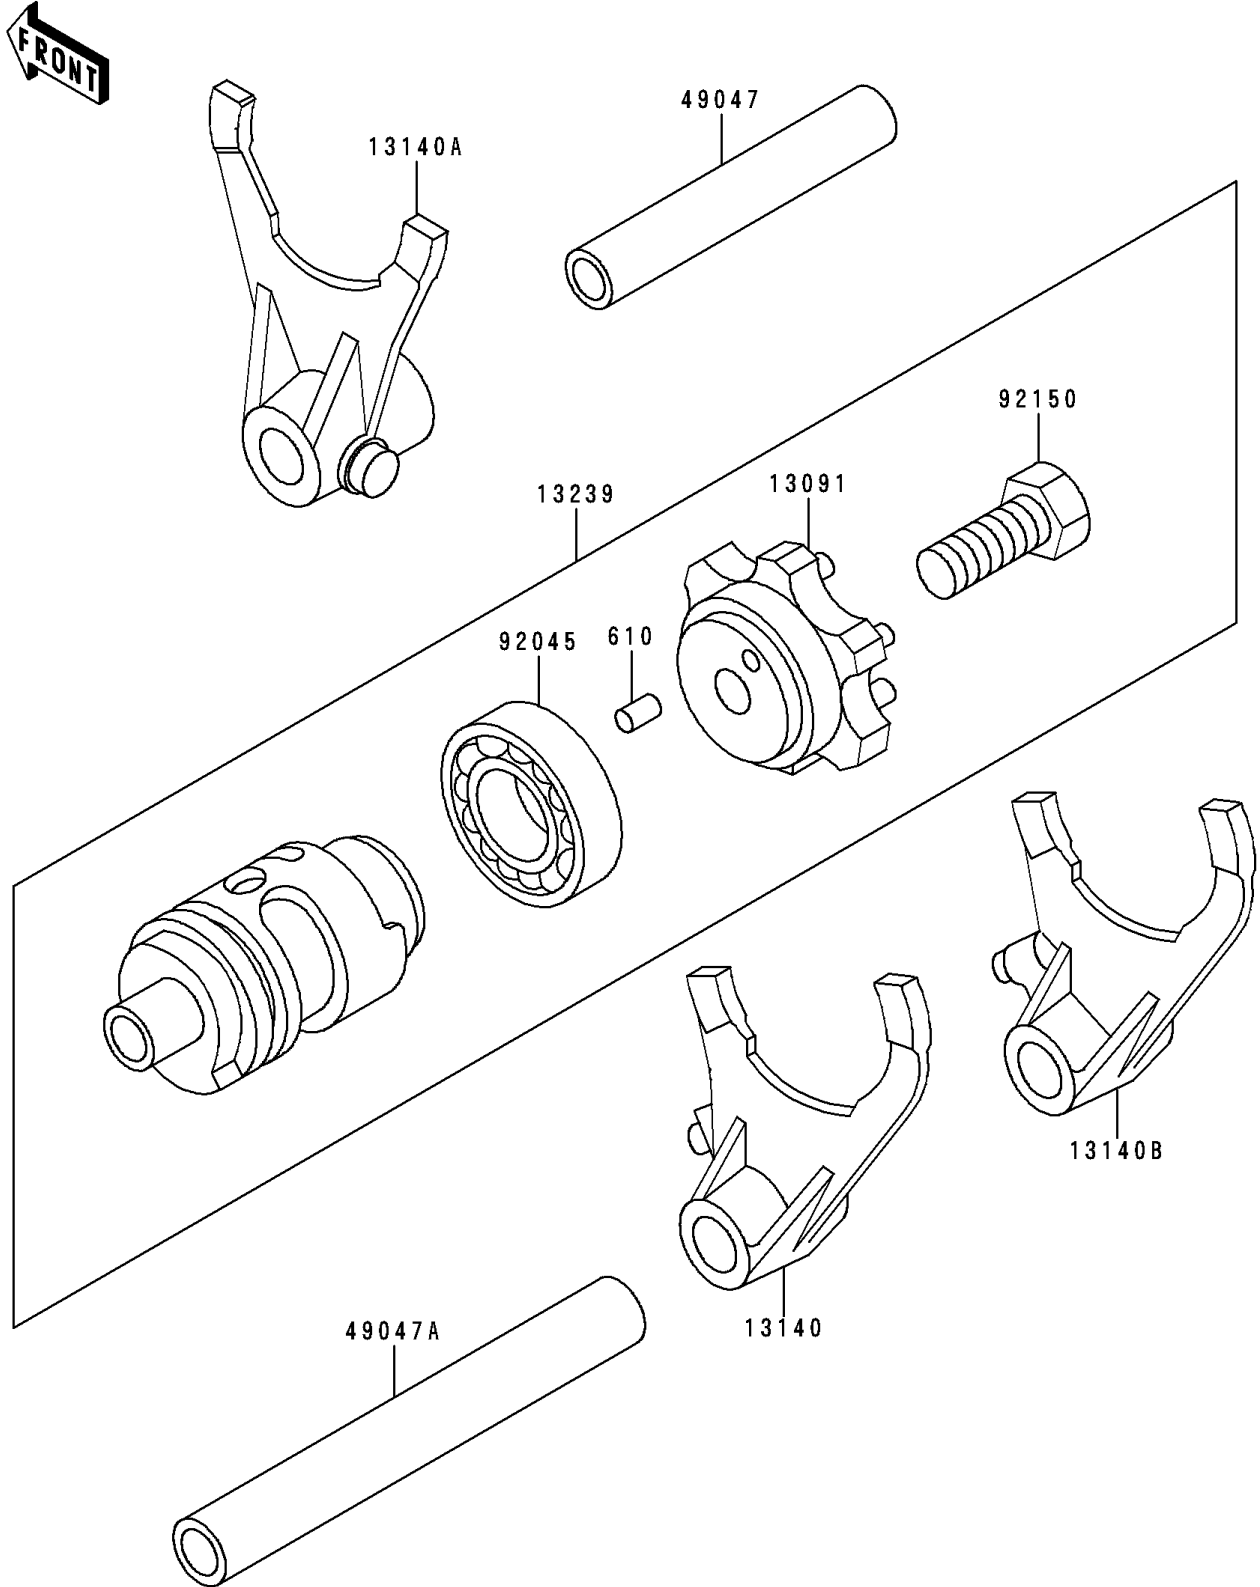

1994 KX500 PARTS DIAGRAM

Gear Change Drum/Shift Fork(s)

E 1362

1994 KX500 PARTS LIST

Gear Change Drum/Shift Fork(s)

ITEM NAME	PART NUMBER	QUANTITY
ROLLER,4X8 (Ref # 610)	610A0408	1
HOLDER,CHANGE DRUM (Ref # 13091)	13091-1555	1
FORK-SHIFT,2ND&3RD (Ref # 13140)	13140-1058	1
FORK-SHIFT,4TH&TOP (Ref # 13140A)	13140-1059	1
FORK-SHIFT,LOW (Ref # 13140B)	13140-1142	1
DRUM-ASSY-CHANGE (Ref # 13239)	13239-1143	1
ROD-SHIFT,5.9X10X64.5 (Ref # 49047)	49047-1063	1
ROD-SHIFT,5.9X10X81 (Ref # 49047A)	49047-1064	1
BEARING-BALL,#6905 (Ref # 92045)	92045-036	1
BOLT,8X18 (Ref # 92150)	92150-1490	1