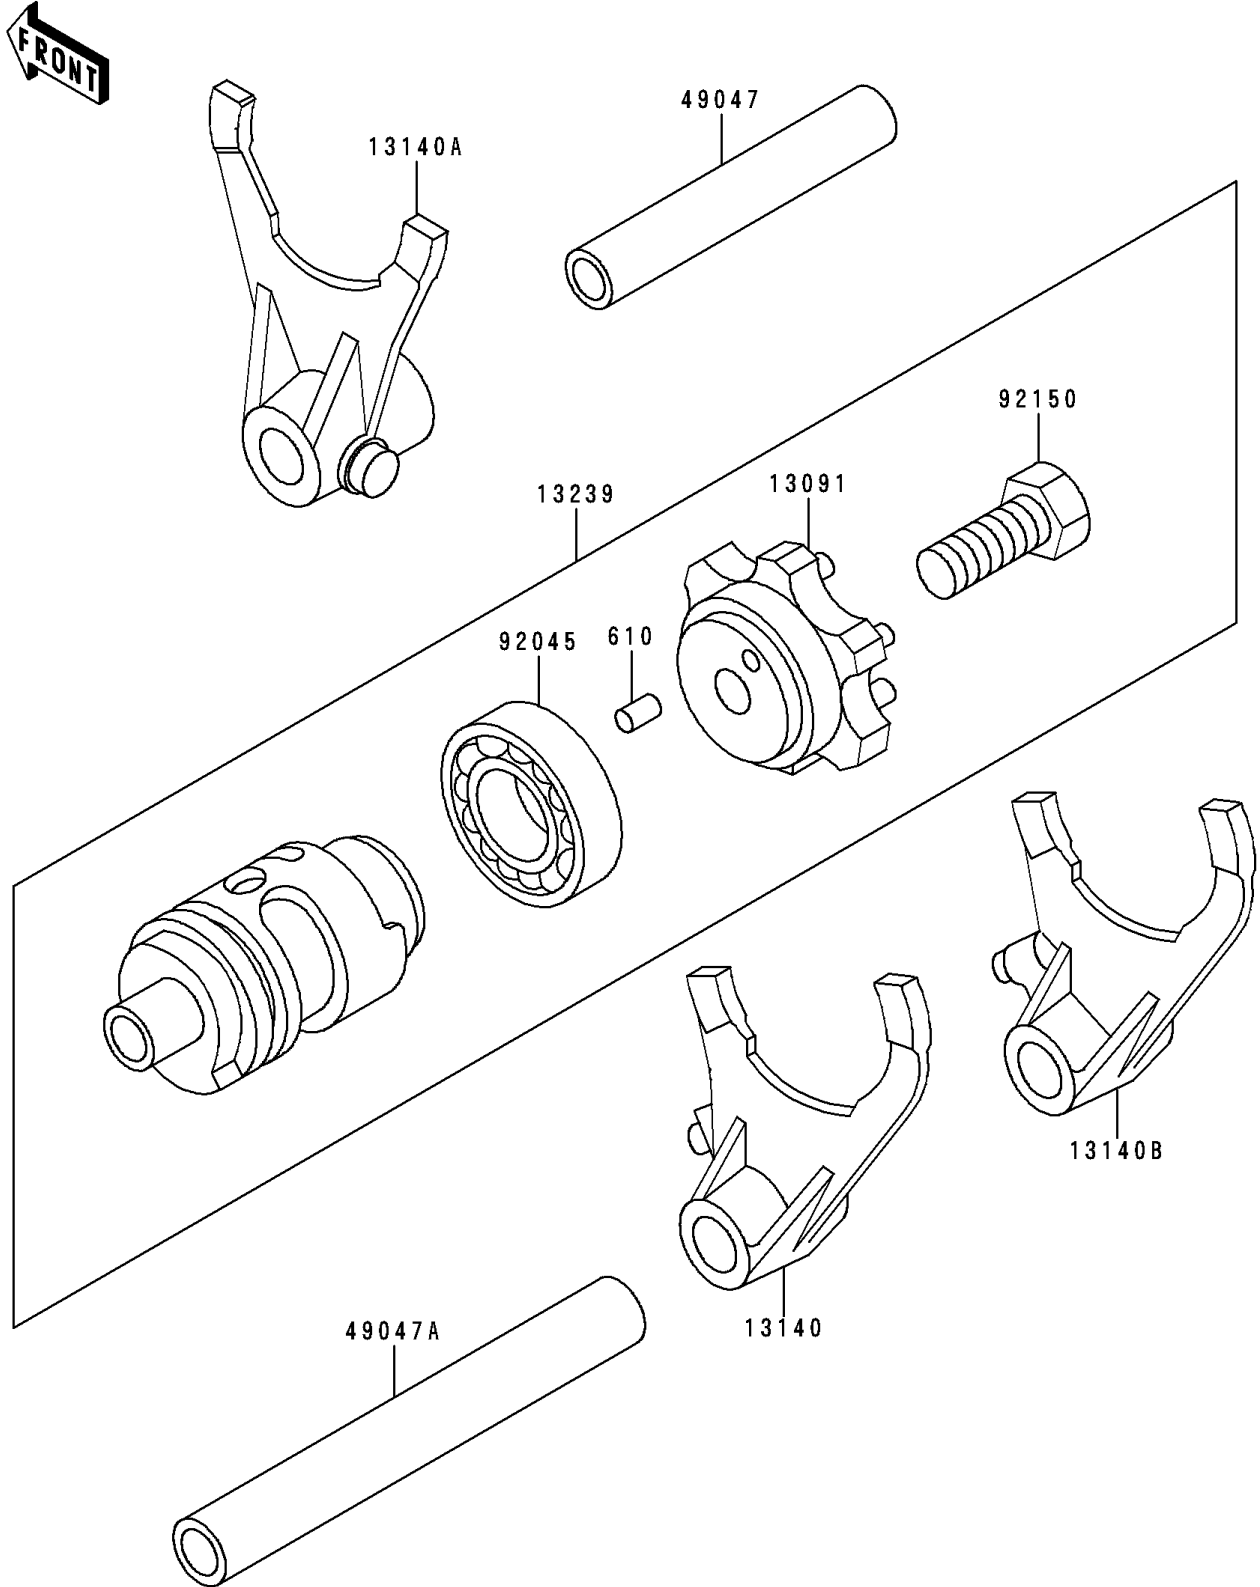

1992 KX500 PARTS DIAGRAM

Gear Change Drum/Shift Fork(s)

E 1362

1992 KX500 PARTS LIST

Gear Change Drum/Shift Fork(s)

ITEM NAME	PART NUMBER	QUANTITY
ROLLER,4X8 (Ref # 610)	610A0408	1
HOLDER,CHANGE DRUM (Ref # 13091)	13091-1555	1
FORK-SHIFT,2ND&3RD (Ref # 13140)	13140-1058	1
FORK-SHIFT,4TH&TOP (Ref # 13140A)	13140-1059	1
FORK-SHIFT,LOW (Ref # 13140B)	13140-1142	1
DRUM-ASSY-CHANGE (Ref # 13239)	13239-1143	1
ROD-SHIFT,5.9X10X64.5 (Ref # 49047)	49047-1063	1
ROD-SHIFT,5.9X10X81 (Ref # 49047A)	49047-1064	1
BEARING-BALL,#6905 (Ref # 92045)	92045-036	1
BOLT,8X18 (Ref # 92150)	92150-1490	1