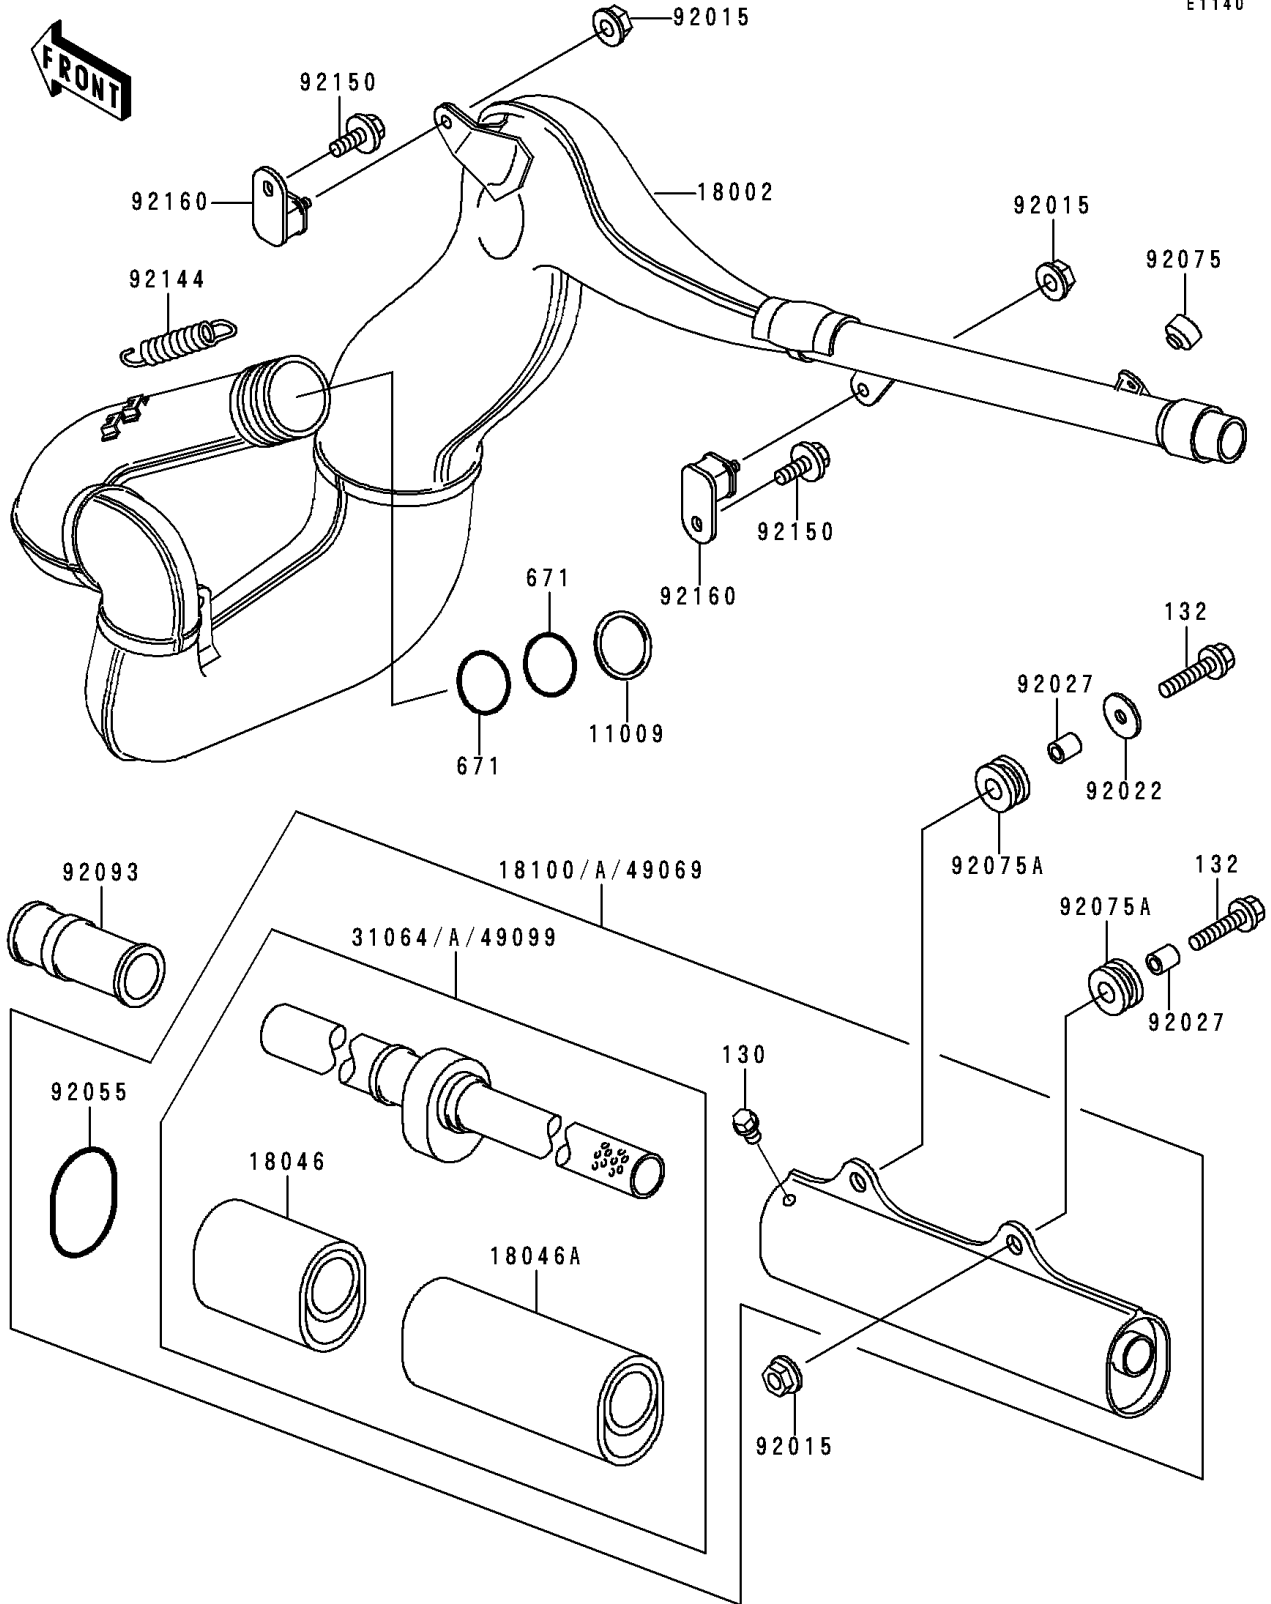

1995 KX500 PARTS DIAGRAM

Muffler(s)

E1140

1995 KX500 PARTS LIST

Muffler(s)

ITEM NAME	PART NUMBER	QUANTITY
BOLT-FLANGED (Ref # 130)	130G0508	2
BOLT-FLANGED-SMALL (Ref # 132)	132G0630	2
O RING,50MM (Ref # 671)	671E2550	2
GASKET,EXHAUST PIPE (Ref # 11009)	11009-1949	1
BODY-COMP-MUFFLER (Ref # 18002)	18002-1862	1
WOOL,L=158 (Ref # 18046)	18046-1113	1
WOOL,L=200 (Ref # 18046A)	18046-1114	1
NUT,FLANGED,6MM (Ref # 92015)	92015-1078	5
WASHER,6.5X22X1.6 (Ref # 92022)	92022-237	1
COLLAR,6.8X10X11.5 (Ref # 92027)	92027-1210	2
RING-O,BAFFLE PIPE (Ref # 92055)	92055-1445	1
DAMPER (Ref # 92075)	92075-1598	2
DAMPER,MUFFLER FITTING (Ref # 92075A)	92075-1857	2
SEAL (Ref # 92093)	92093-1279	1
SPRING (Ref # 92144)	92144-1035	3
BOLT,6X12 (Ref # 92150)	92150-1435	3
DAMPER,MUFFLER,FR (Ref # 92160)	92160-1176	3
BODY-ASSY-MUFFLER (Ref # 18100A)	18100-1064	1
PIPE-COMP,MUFFLER (Ref # 31064A)	31064-1170	1
MUFFLER-ASSY (Ref # 49069)	49069-1120	1
BAFFLE-PIPE MUFFLER (Ref # 49099)	49099-1285	1