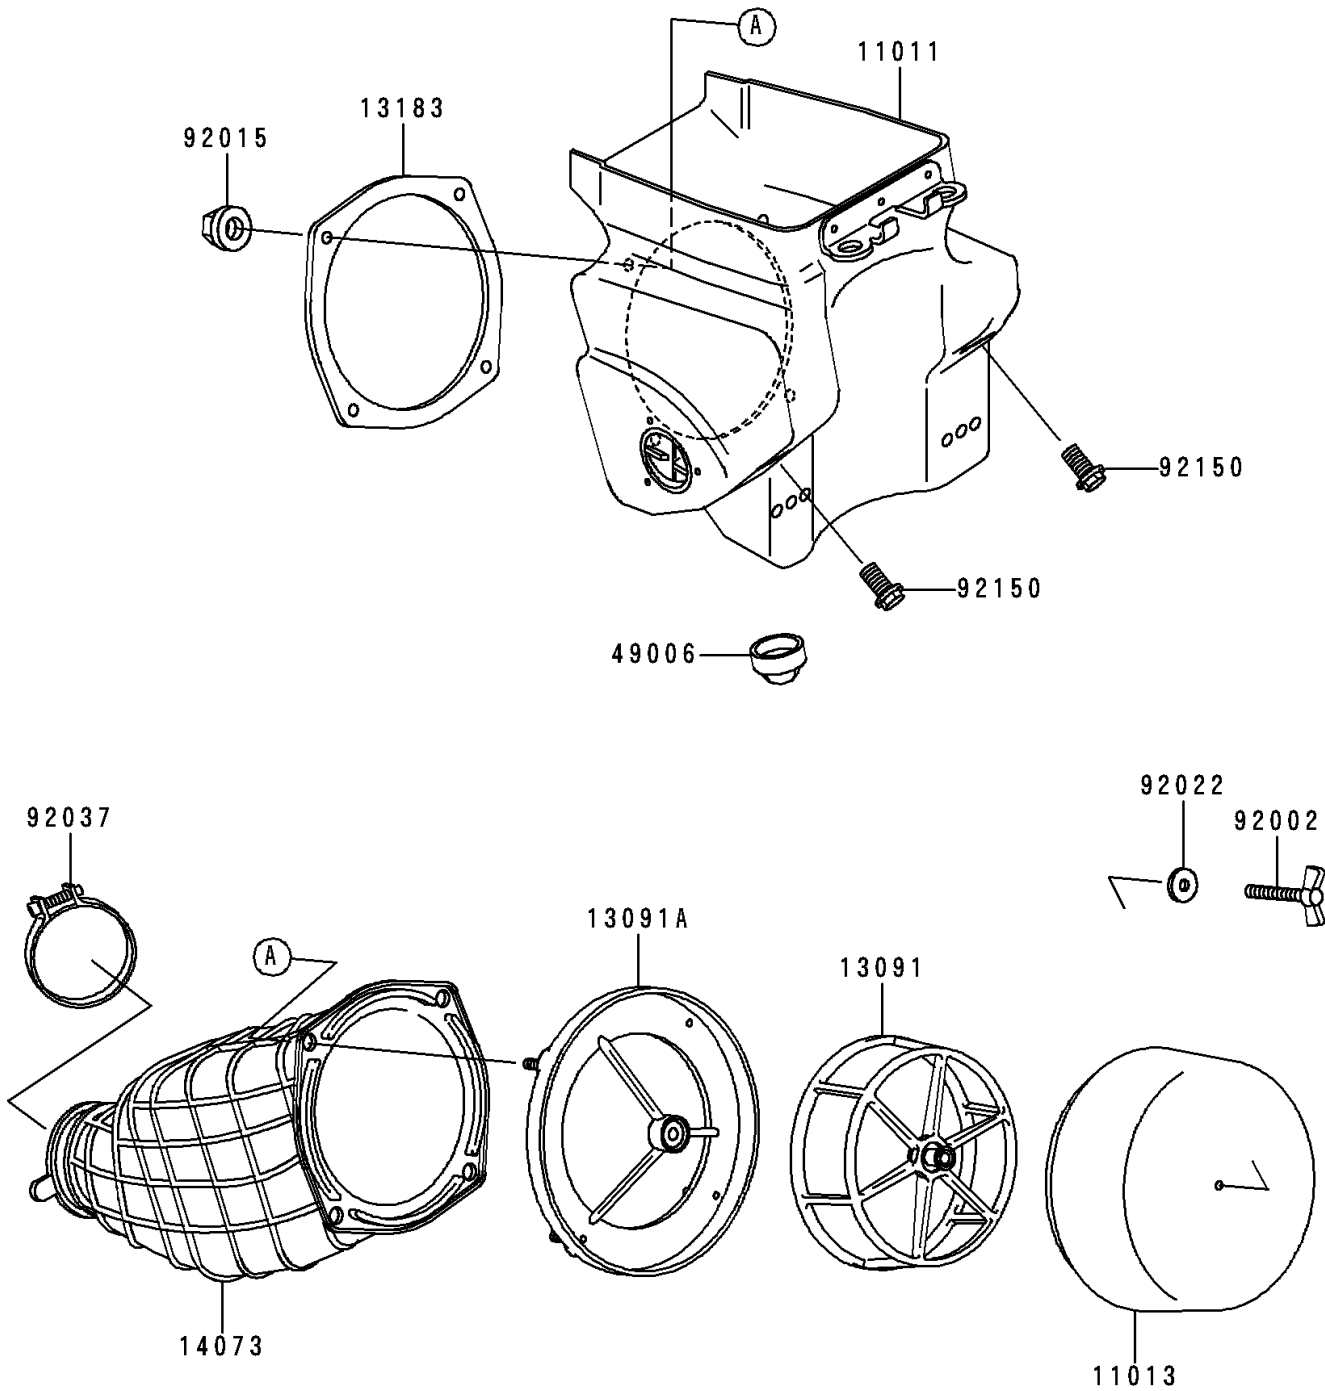

1995 KX500 PARTS DIAGRAM

Air Cleaner

E1130

1995 KX500 PARTS LIST

Air Cleaner

ITEM NAME	PART NUMBER	QUANTITY
CASE-AIR FILTER (Ref # 11011)	11011-1304	1
ELEMENT-AIR FILTER (Ref # 11013)	11013-1198	1
HOLDER,ELEMENT (Ref # 13091)	13091-1454	1
HOLDER (Ref # 13091A)	13091-1951	1
PLATE,DUCT FITTING (Ref # 13183)	13183-1046	1
DUCT (Ref # 14073)	14073-1360	1
BOOT (Ref # 49006)	49006-1248	1
BOLT,WING (Ref # 92002)	92002-1719	1
NUT,FLANGED,5MM (Ref # 92015)	92015-1259	4
WASHER,6.5X20X1.6 (Ref # 92022)	92022-125	1
CLAMP,AIR FILTER (Ref # 92037)	92037-1409	1
BOLT,FLANGED,6X16 (Ref # 92150)	92150-1506	2