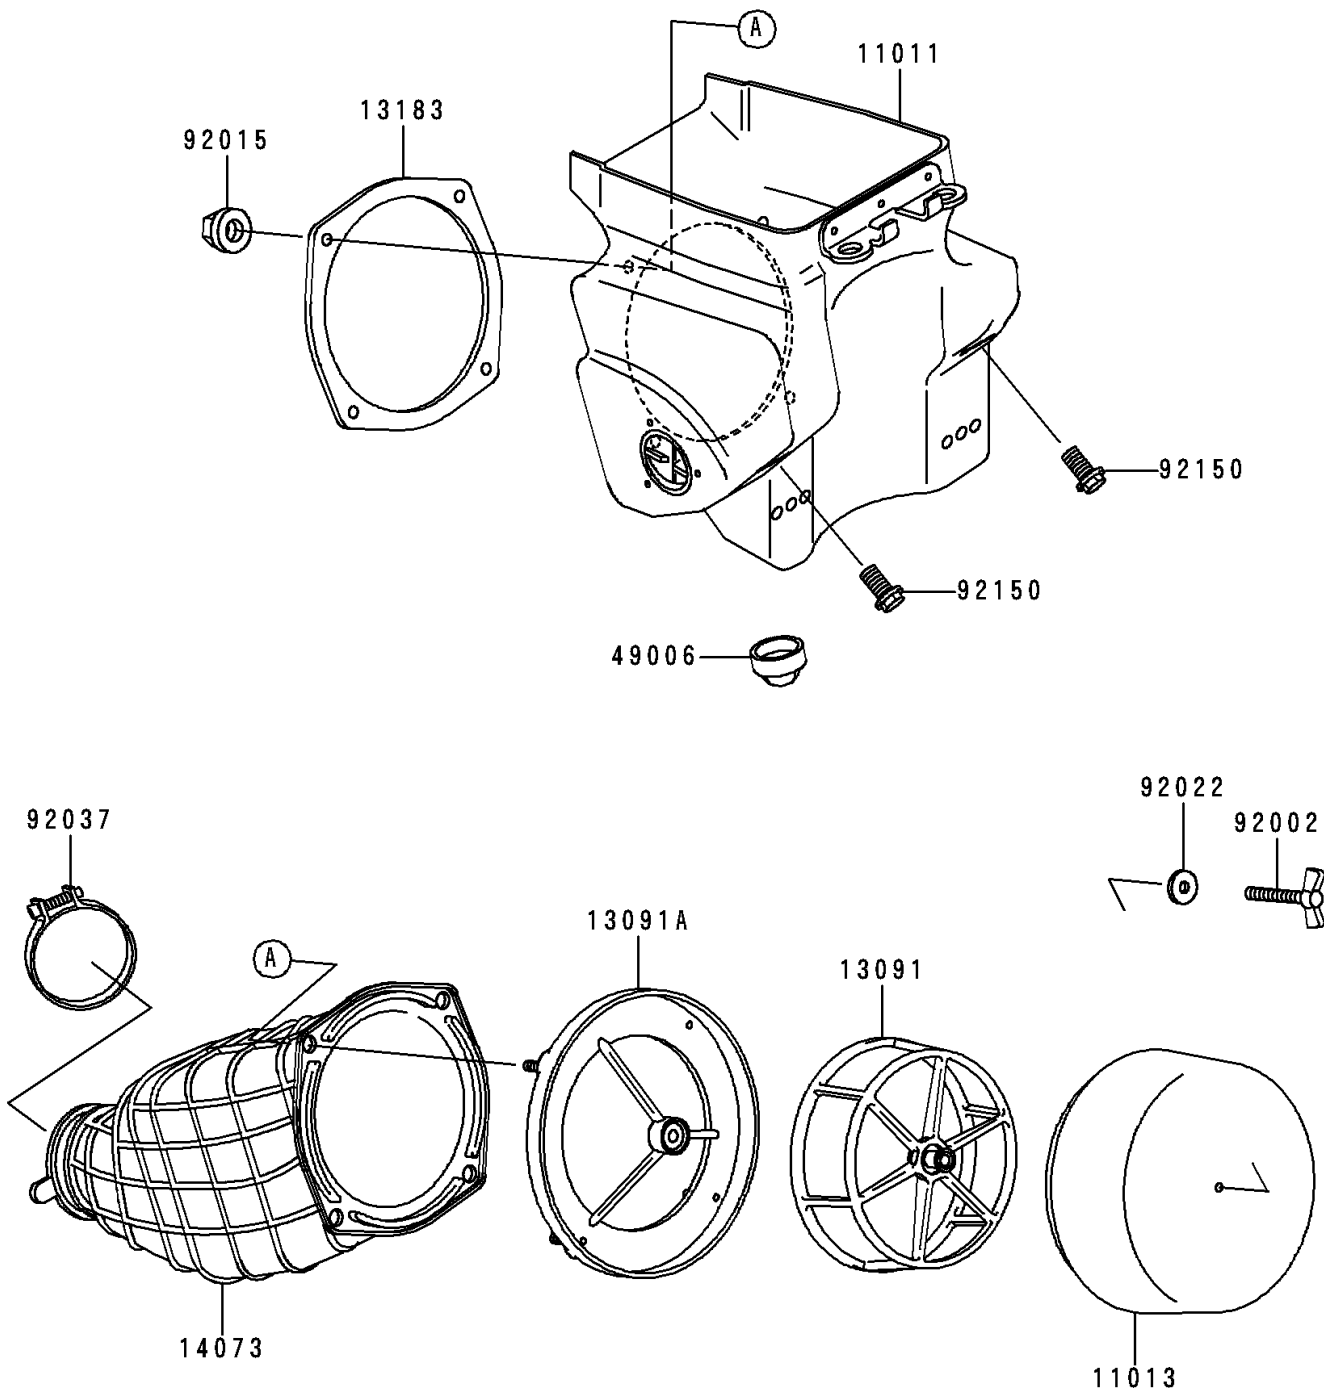

1996 KX500 PARTS DIAGRAM

Air Cleaner

E1130

1996 KX500 PARTS LIST

Air Cleaner

ITEM NAME	PART NUMBER	QUANTITY
CASE-AIR FILTER (Ref # 11011)	11011-1304	1
ELEMENT-AIR FILTER (Ref # 11013)	11013-1198	1
HOLDER,ELEMENT (Ref # 13091)	13091-1454	1
HOLDER (Ref # 13091A)	13091-1951	1
PLATE,DUCT FITTING (Ref # 13183)	13183-1046	1
DUCT (Ref # 14073)	14073-1360	1
BOOT (Ref # 49006)	49006-1248	1
BOLT,WING (Ref # 92002)	92002-1719	1
NUT,FLANGED,5MM (Ref # 92015)	92015-1259	4
WASHER,6.5X20X1.6 (Ref # 92022)	92022-125	1
CLAMP,AIR FILTER (Ref # 92037)	92037-1409	1
BOLT,FLANGED,6X16 (Ref # 92150)	92150-1506	2