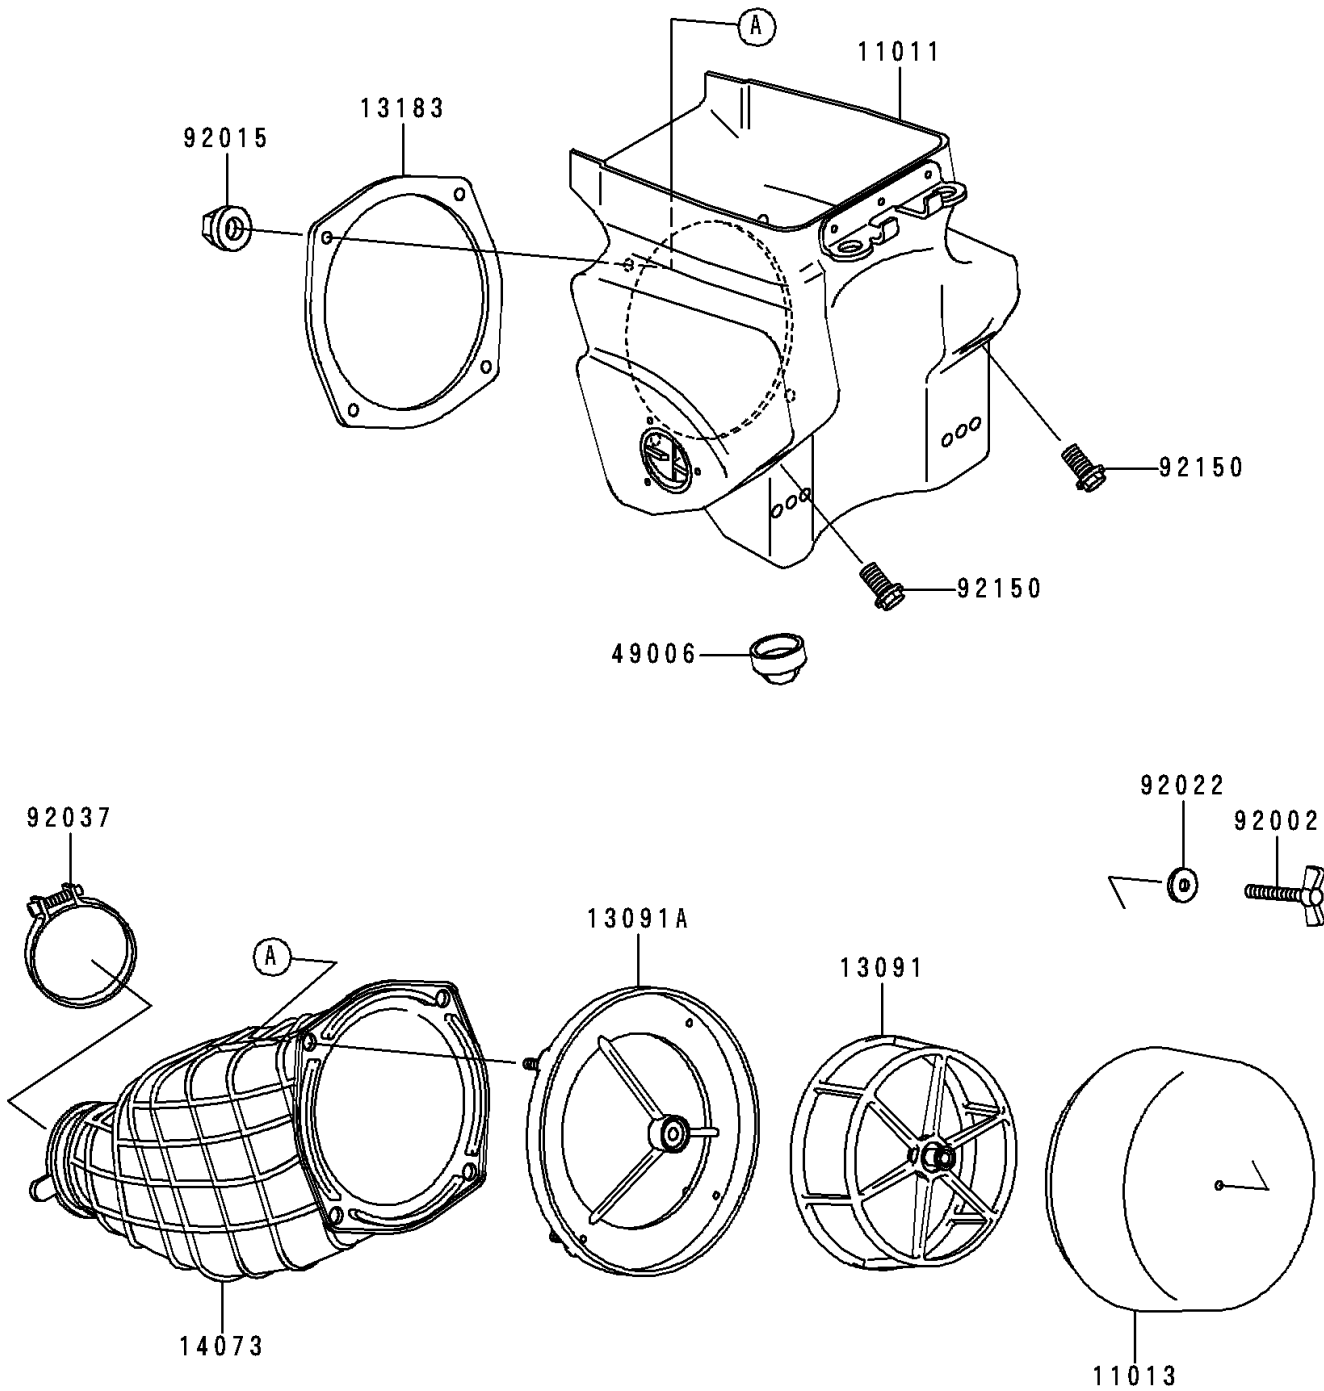

1994 KX500 PARTS DIAGRAM

Air Cleaner

E1130

1994 KX500 PARTS LIST

Air Cleaner

ITEM NAME	PART NUMBER	QUANTITY
CASE-AIR FILTER (Ref # 11011)	11011-1304	1
ELEMENT-AIR FILTER (Ref # 11013)	11013-1198	1
HOLDER,ELEMENT (Ref # 13091)	13091-1454	1
HOLDER (Ref # 13091A)	13091-1951	1
PLATE,DUCT FITTING (Ref # 13183)	13183-1046	1
DUCT (Ref # 14073)	14073-1360	1
BOOT (Ref # 49006)	49006-1248	1
BOLT,WING (Ref # 92002)	92002-1719	1
NUT,FLANGED,5MM (Ref # 92015)	92015-1259	4
WASHER,6.5X20X1.6 (Ref # 92022)	92022-125	1
CLAMP,AIR FILTER (Ref # 92037)	92037-1409	1
BOLT,FLANGED,6X16 (Ref # 92150)	92150-1506	2