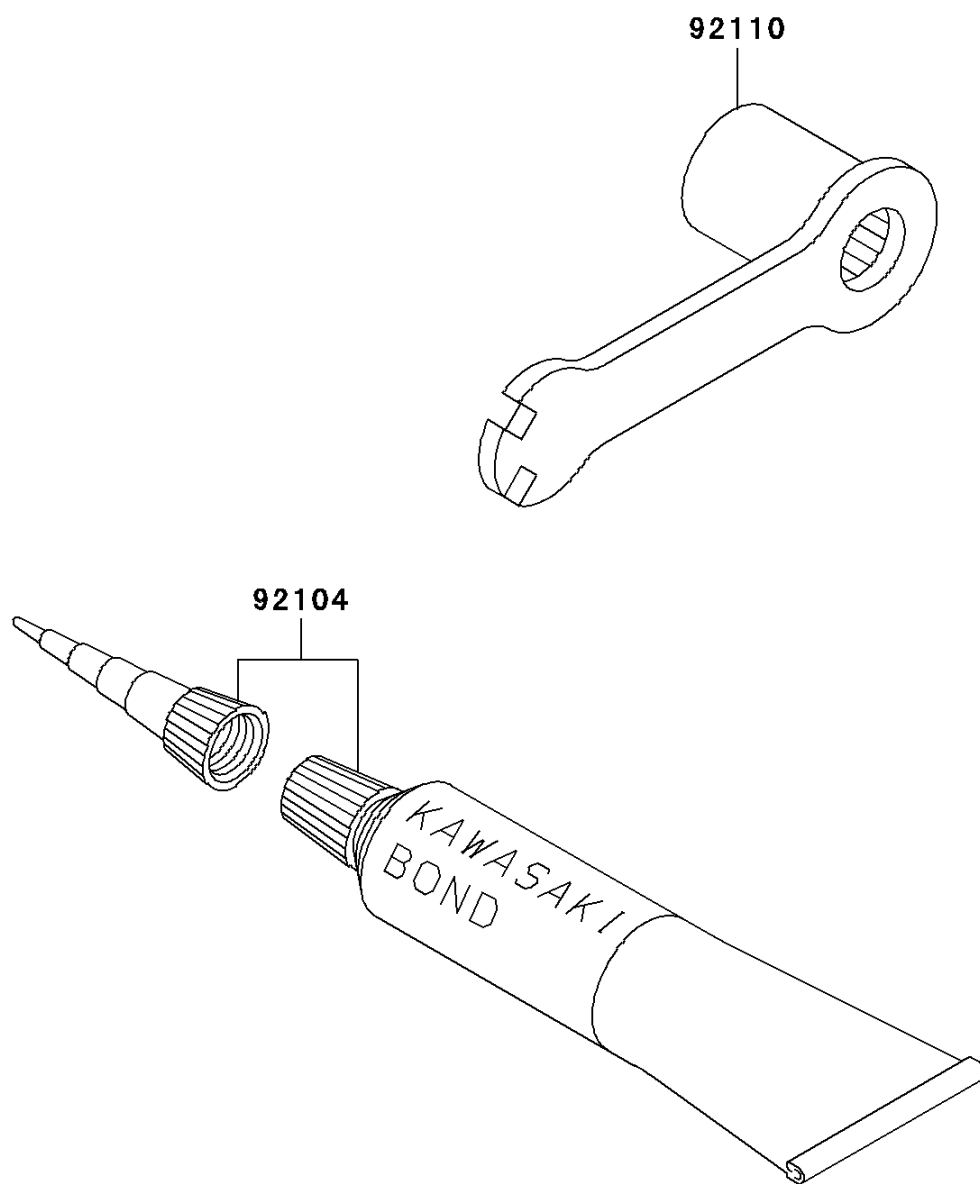

2003 KX500 PARTS DIAGRAM

Owner's Tools

F2810

2003 KX500 PARTS LIST

Owner's Tools

ITEM NAME	PART NUMBER	QUANTITY
GASKET-LIQUID,TUBE,100G,SILVER (Ref # 92104)	92104-002	1
TOOL-WRENCH,BOX,21MM&SPOKE (Ref # 92110)	92110-1142	1