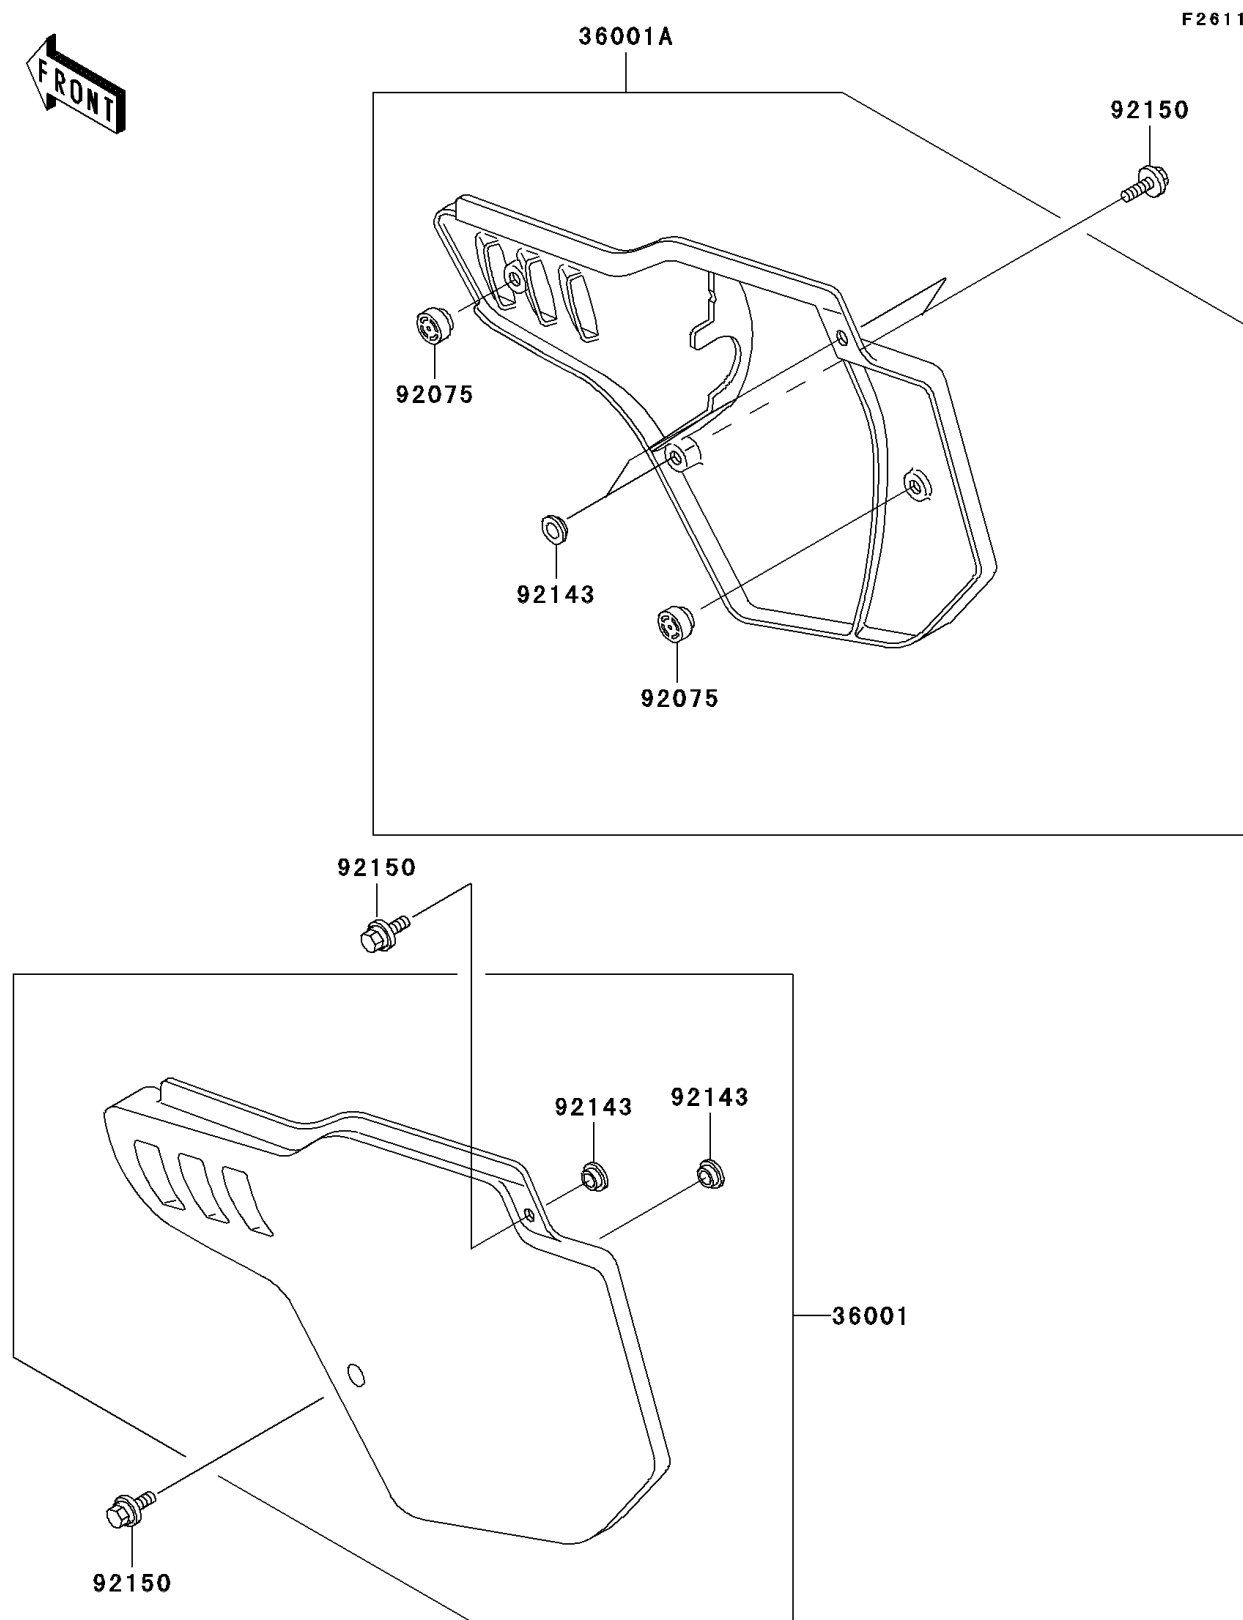

2003 KX500 PARTS DIAGRAM

Side Covers

2003 KX500 PARTS LIST

Side Covers

ITEM NAME	PART NUMBER	QUANTITY
COVER-SIDE,LH,S.WHITE (Ref # 36001)	36001-1390-266	1
COVER-SIDE,RH,S.WHITE (Ref # 36001A)	36001-1419-266	1
DAMPER (Ref # 92075)	92075-1598	1
COLLAR (Ref # 92143)	92143-1196	1
BOLT,6X20 (Ref # 92150)	92150-1339	1