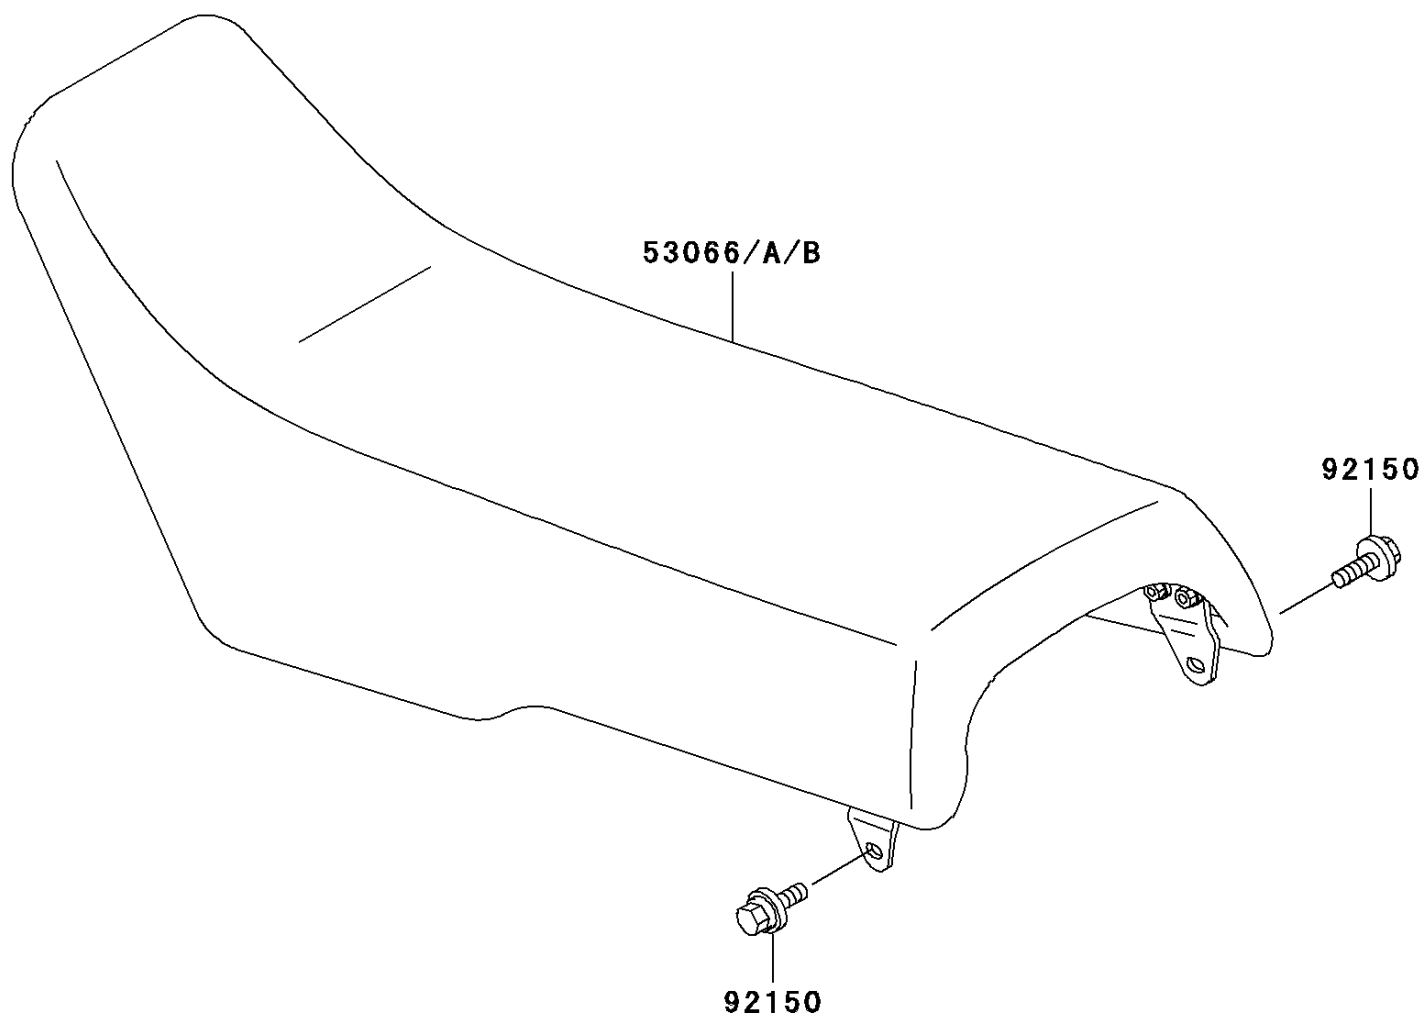

2003 KX500 PARTS DIAGRAM

Seat

F2510

2003 KX500 PARTS LIST

Seat

ITEM NAME	PART NUMBER	QUANTITY
SEAT-ASSY,LOW HEIGHT,BLACK (Ref # 53066)	53066-1068-MW	1
SEAT-ASSY,MIDDLE HEIGHT,BLACK (Ref # 53066A)	53066-1069-MW	1
SEAT-ASSY,HIGH HEIGHT,BLACK (Ref # 53066B)	53066-1070-MW	1
BOLT,6X20 (Ref # 92150)	92150-1339	1