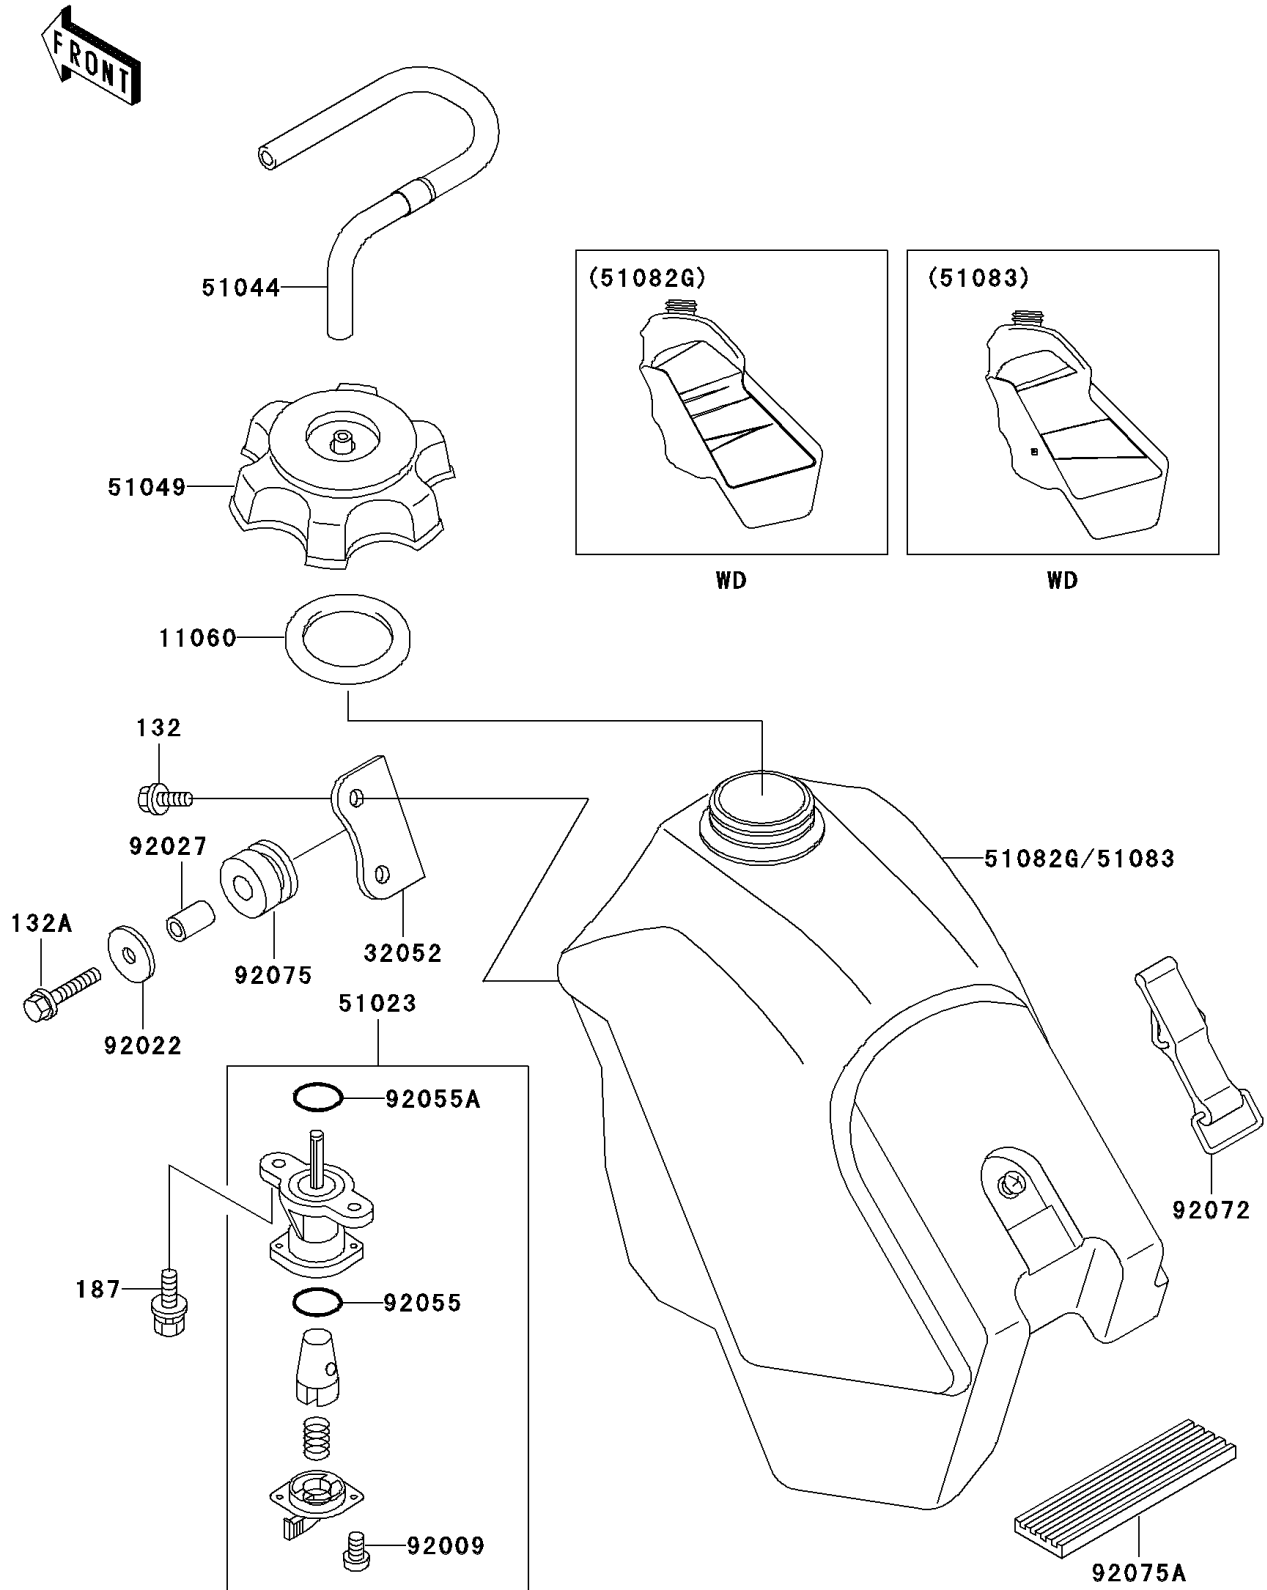

2003 KX500 PARTS DIAGRAM

Fuel Tank

F2410

2003 KX500 PARTS LIST

Fuel Tank

ITEM NAME	PART NUMBER	QUANTITY
BOLT-FLANGED-SMALL (Ref # 132)	132G0612	1
BOLT-FLANGED-SMALL (Ref # 132A)	132G0630	1
BOLT-UPSET-WSP (Ref # 187)	187B0616	1
GASKET,FUEL TANK CAP (Ref # 11060)	11060-1340	1
BRACKET-TANK (Ref # 32052)	32052-1169	1
TAP-ASSY,FUEL (Ref # 51023)	51023-1115	1
TUBE-ASSY (Ref # 51044)	51044-1185	1
CAP-TANK,FUEL (Ref # 51049)	51049-1108	1
TANK-COMP-FUEL,F.BLACK (Ref # 51082G)	51082-5386-6Z	1
SCREW,3X8 (Ref # 92009)	92009-1386	1
WASHER,6.5X24X2 (Ref # 92022)	92022-1690	1
COLLAR,6.8X10X17 (Ref # 92027)	92027-1833	1
RING-O,FUEL TAP LEVER (Ref # 92055)	92055-1299	1
RING-O,FUEL TAP PACKING (Ref # 92055A)	92055-1300	1
BAND,FUEL TANK (Ref # 92072)	92072-1229	1
DAMPER (Ref # 92075)	92075-1660	1
DAMPER,FUEL TANK (Ref # 92075A)	92075-1987	1