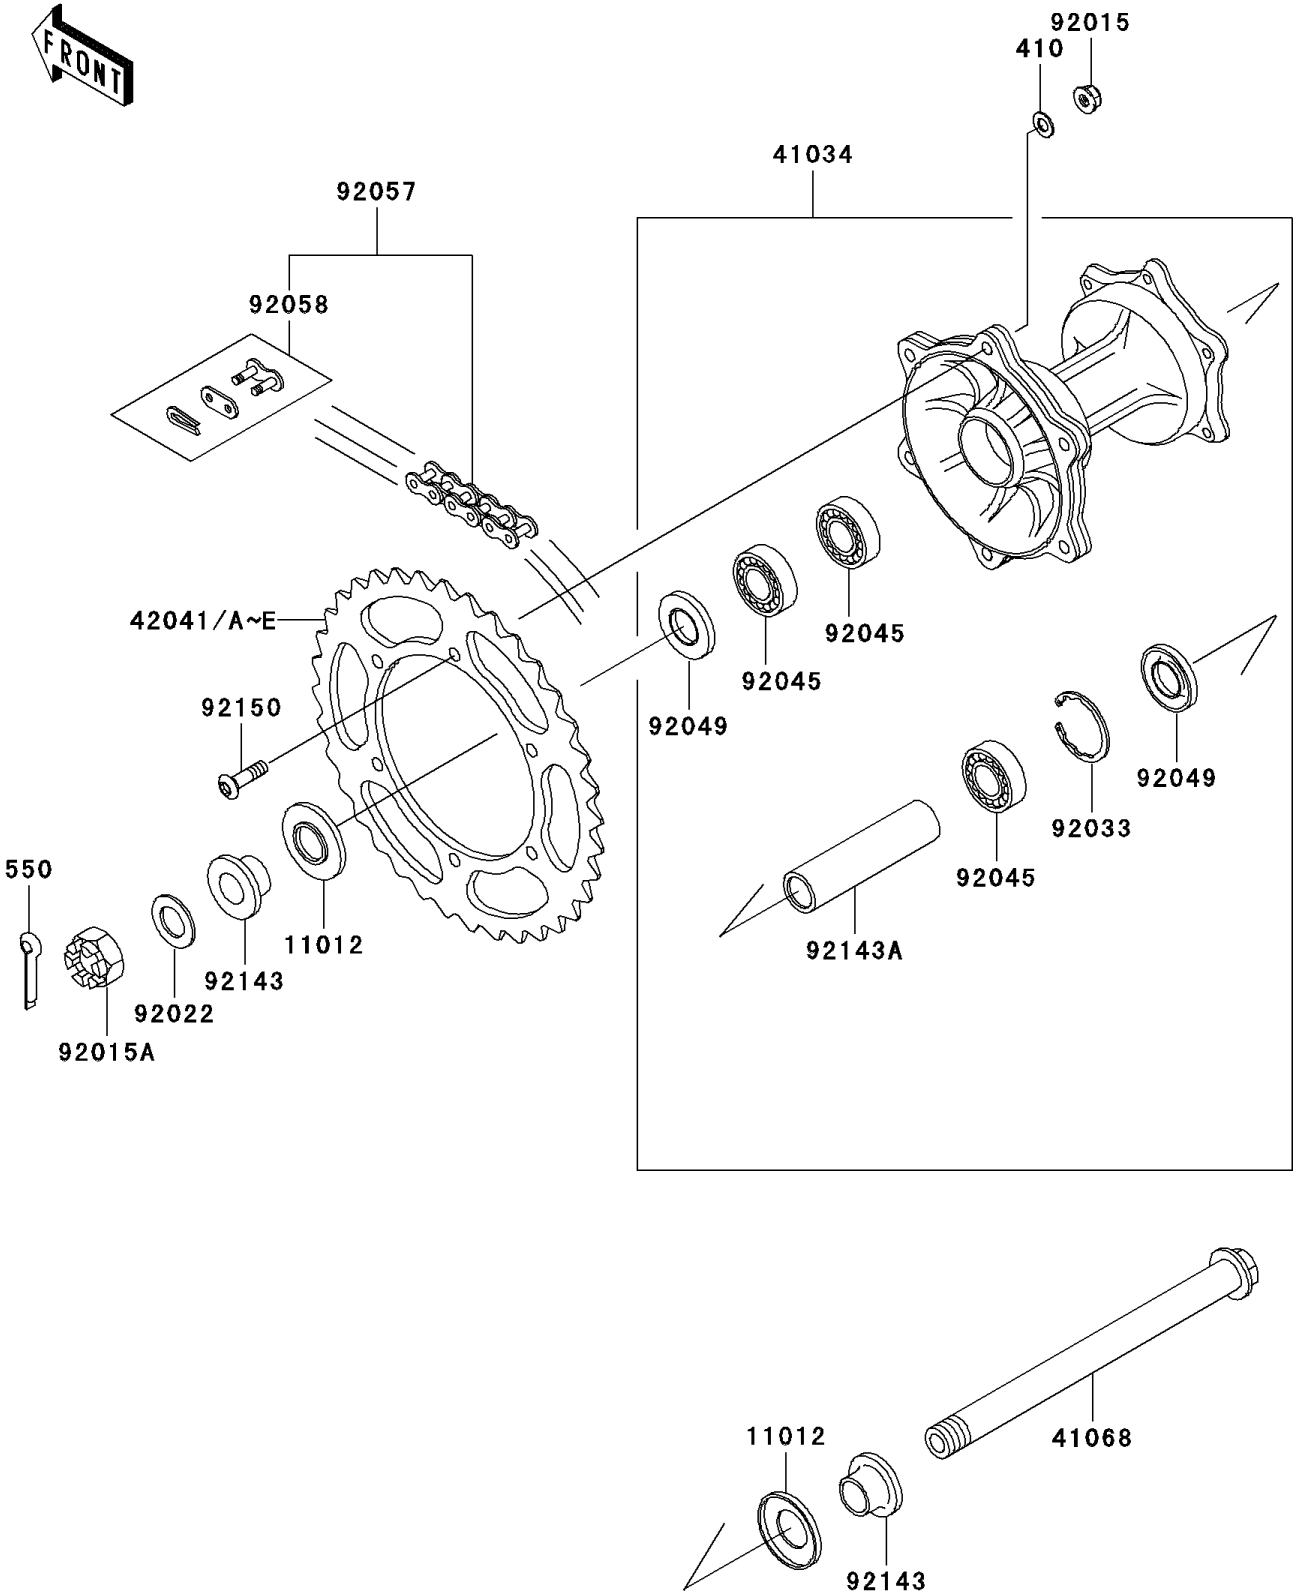

2003 KX500 PARTS DIAGRAM

Rear Hub

F2240

2003 KX500 PARTS LIST

Rear Hub

ITEM NAME	PART NUMBER	QUANTITY
WASHER-PLAIN-SMALL,8MM (Ref # 410)	410B0800	1
PIN-COTTER,3.0X25 (Ref # 550)	550D3025	1
CAP,AXLE (Ref # 11012)	11012-1581	1
DRUM-ASSY,REAR BRAKE (Ref # 41034)	41034-1270	1
AXLE,RR (Ref # 41068)	41068-1299	1
SPROCKET-HUB,45T,AL (Ref # 42041)	42041-1154	1
SPROCKET-HUB,49T,AL (Ref # 42041A)	42041-1256	1
SPROCKET-HUB,48T,AL (Ref # 42041B)	42041-1257	1
SPROCKET-HUB,47T,AL (Ref # 42041C)	42041-1258	1
SPROCKET-HUB,46T,AL (Ref # 42041D)	42041-1259	1
SPROCKET-HUB,47T (Ref # 42041E)	42041-1382	1
NUT,8MM (Ref # 92015)	92015-1432	1
NUT,CASTLE,20MM (Ref # 92015A)	92015-1804	1
WASHER,20.1X34X2.0 (Ref # 92022)	92022-1994	1
RING-SNAP,42MM (Ref # 92033)	92033-1041	1
BEARING-BALL,6004X8JRLLX2/3A (Ref # 92045)	92045-1239	1
SEAL-OIL,MHSA25 42 6 (Ref # 92049)	92049-1314	1
CHAIN,DRIVE,DID520DMX114L (Ref # 92057)	92057-1438	1
JOINT-CHAIN,DRIVE (Ref # 92058)	92058-1074	1
COLLAR,RR AXLE,L=20 (Ref # 92143)	92143-1905	1
COLLAR,RR BRAKE DRUM,L=93 (Ref # 92143A)	92143-1906	1
BOLT,SOCKET,8X28 (Ref # 92150)	92150-1978	1