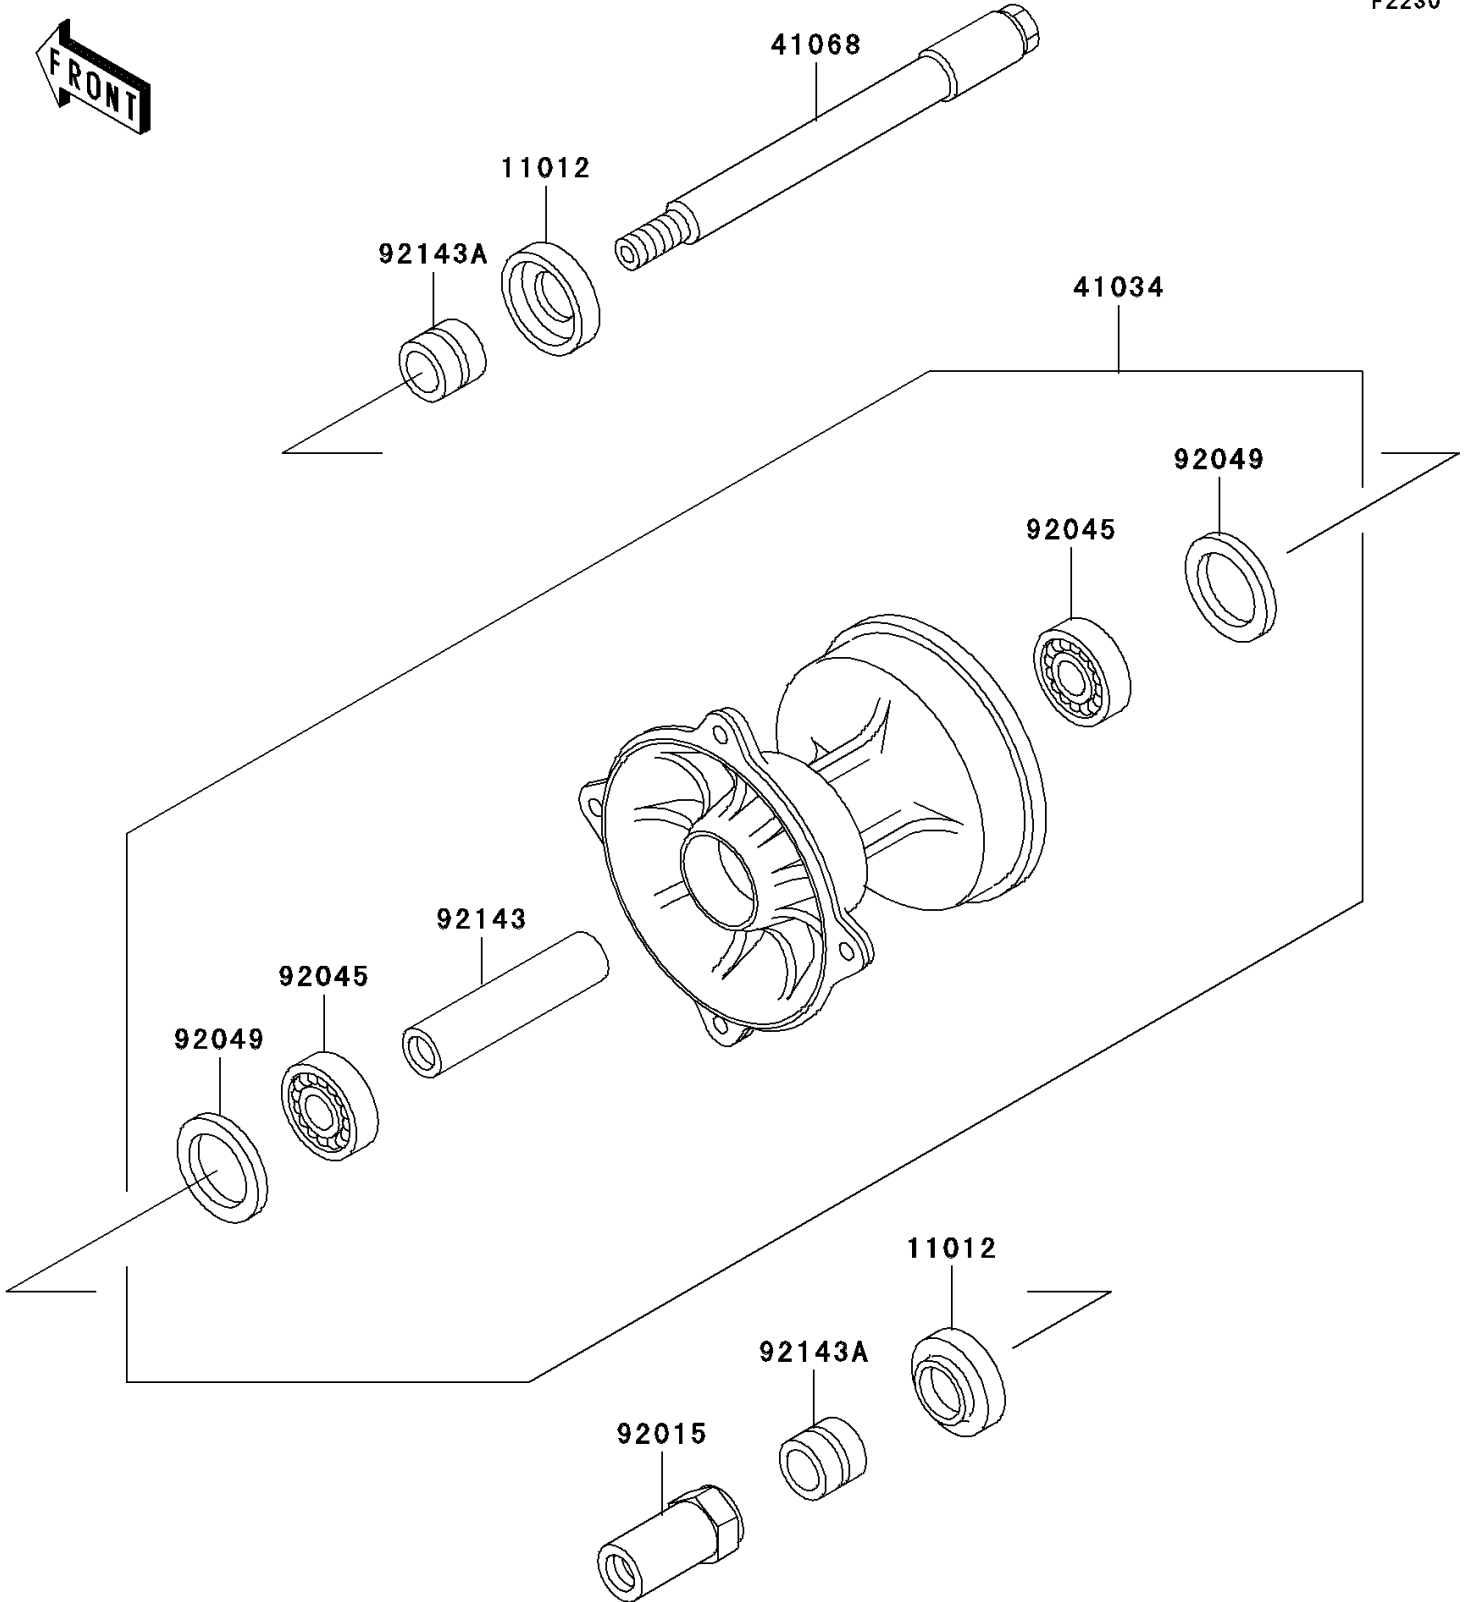

2004 KX500 PARTS DIAGRAM

Front Hub

F2230

2004 KX500 PARTS LIST

Front Hub

ITEM NAME	PART NUMBER	QUANTITY
CAP,AXLE (Ref # 11012)	11012-1581	2
DRUM-ASSY,FRONT BRAKE (Ref # 41034)	41034-1226	1
AXLE,FR (Ref # 41068)	41068-1342	1
NUT,AXLE,18MM (Ref # 92015)	92015-1884	1
BEARING-BALL,69042RS (Ref # 92045)	92045-1284	2
SEAL-OIL,BJNC-2 25X37X5 (Ref # 92049)	92049-1403	2
COLLAR,FR BRAKE DRUM,L=72 (Ref # 92143)	92143-1580	1
COLLAR,FR AXLE,L=20 (Ref # 92143A)	92143-1581	2