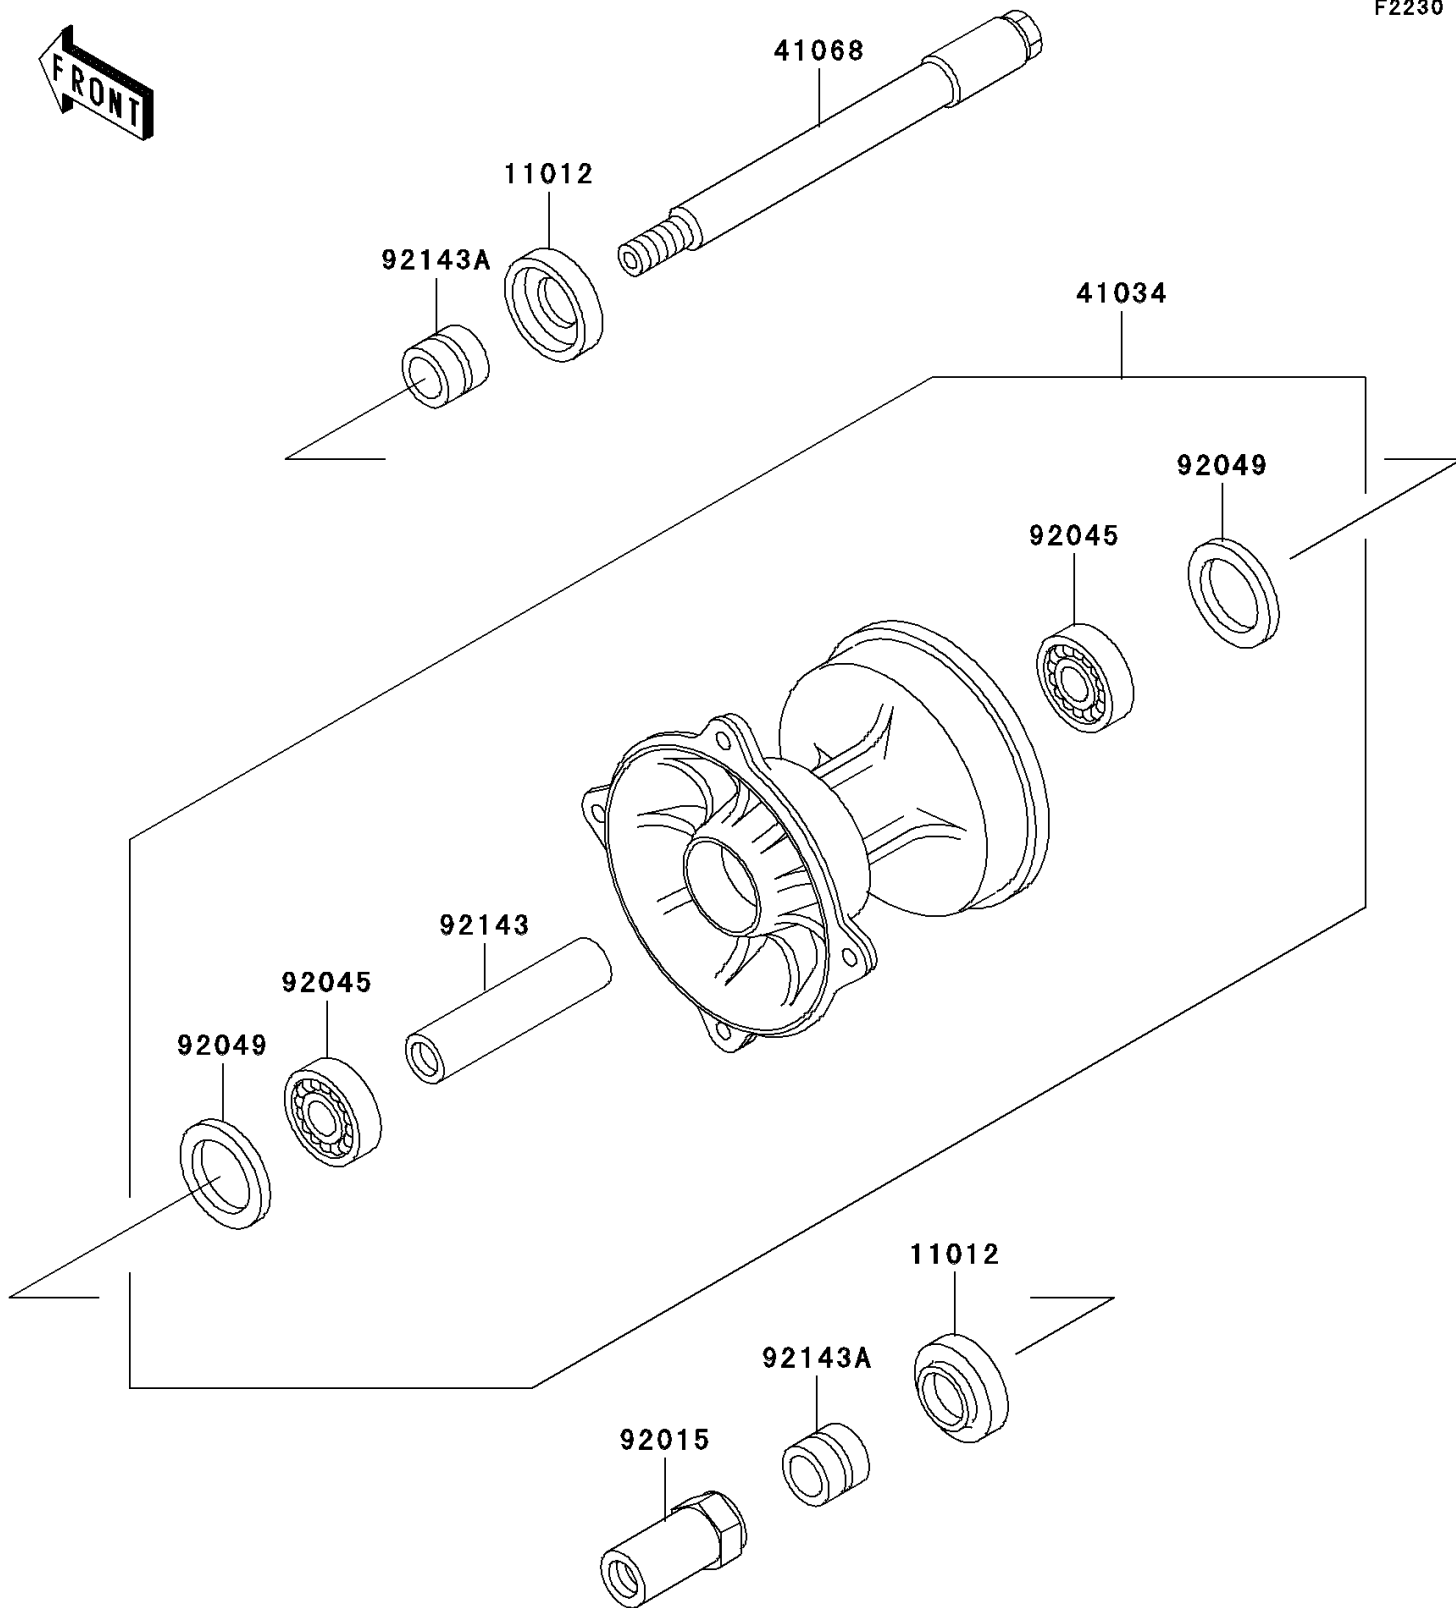

2003 KX500 PARTS DIAGRAM

Front Hub

F2230

2003 KX500 PARTS LIST

Front Hub

ITEM NAME	PART NUMBER	QUANTITY
CAP,AXLE (Ref # 11012)	11012-1581	1
DRUM-ASSY,FRONT BRAKE (Ref # 41034)	41034-1226	1
AXLE,FR (Ref # 41068)	41068-1342	1
NUT,AXLE,18MM (Ref # 92015)	92015-1884	1
BEARING-BALL,69042RS (Ref # 92045)	92045-1284	1
SEAL-OIL,BJNC-2 25X37X5 (Ref # 92049)	92049-1403	1
COLLAR,FR BRAKE DRUM,L=72 (Ref # 92143)	92143-1580	1
COLLAR,FR AXLE,L=20 (Ref # 92143A)	92143-1581	1