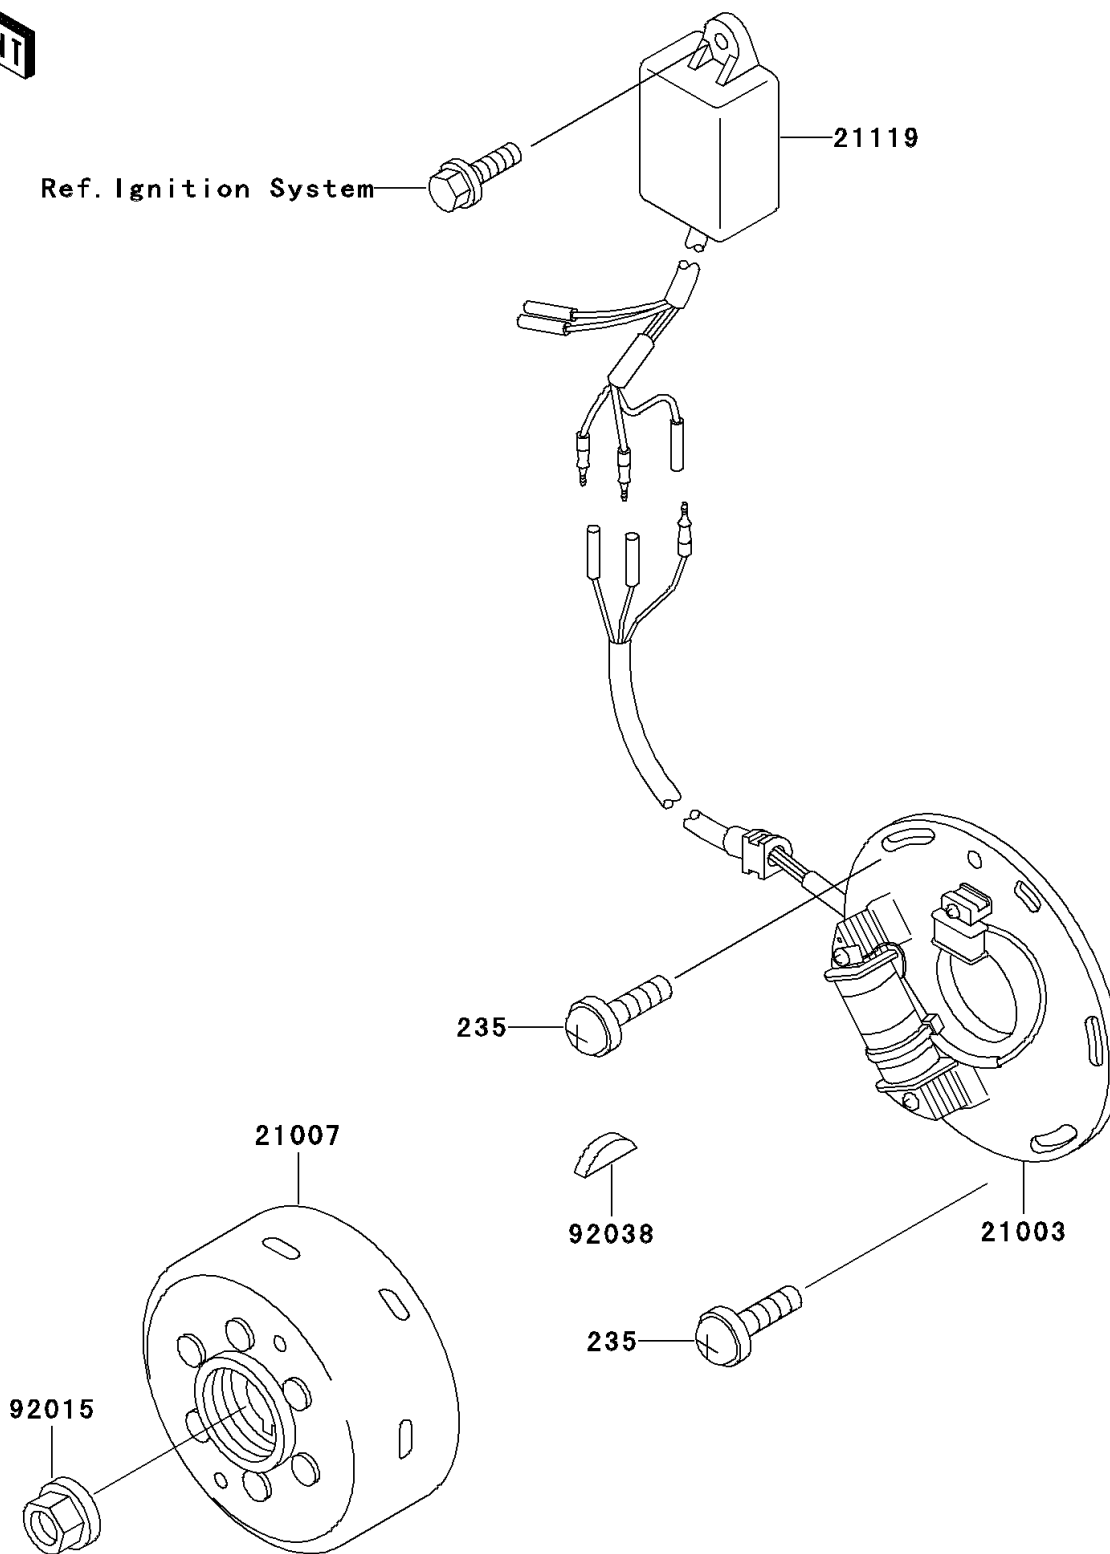

2003 KX500 PARTS DIAGRAM

Generator

E1810

2003 KX500 PARTS LIST

Generator

ITEM NAME	PART NUMBER	QUANTITY
SCREW-PAN-WP-CROS (Ref # 235)	235B0616	1
STATOR (Ref # 21003)	21003-1307	1
ROTOR,MAGNETO (Ref # 21007)	21007-1241	1
IGNITER (Ref # 21119)	21119-1267	1
NUT,FLANGED,12MM (Ref # 92015)	92015-1156	1
KEY,WOODRUFF (Ref # 92038)	92038-001	1