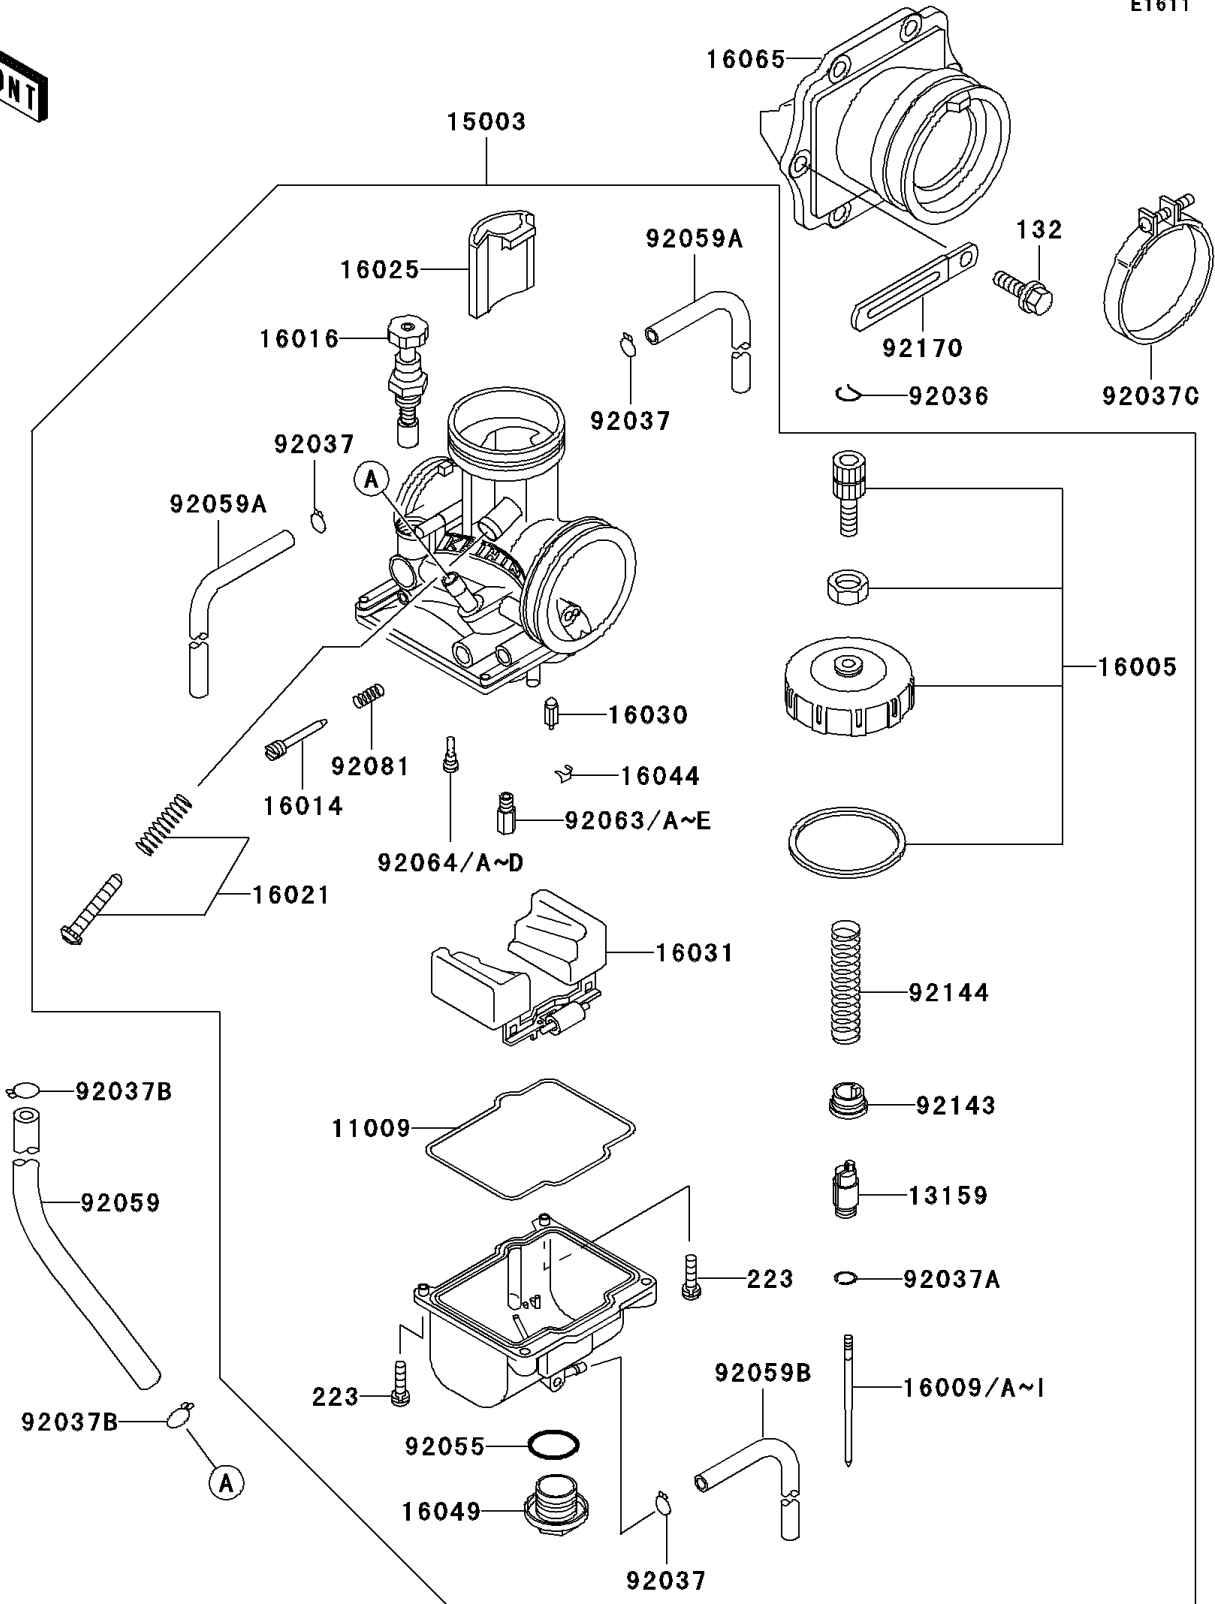

2003 KX500 PARTS DIAGRAM

Carburetor

E1611